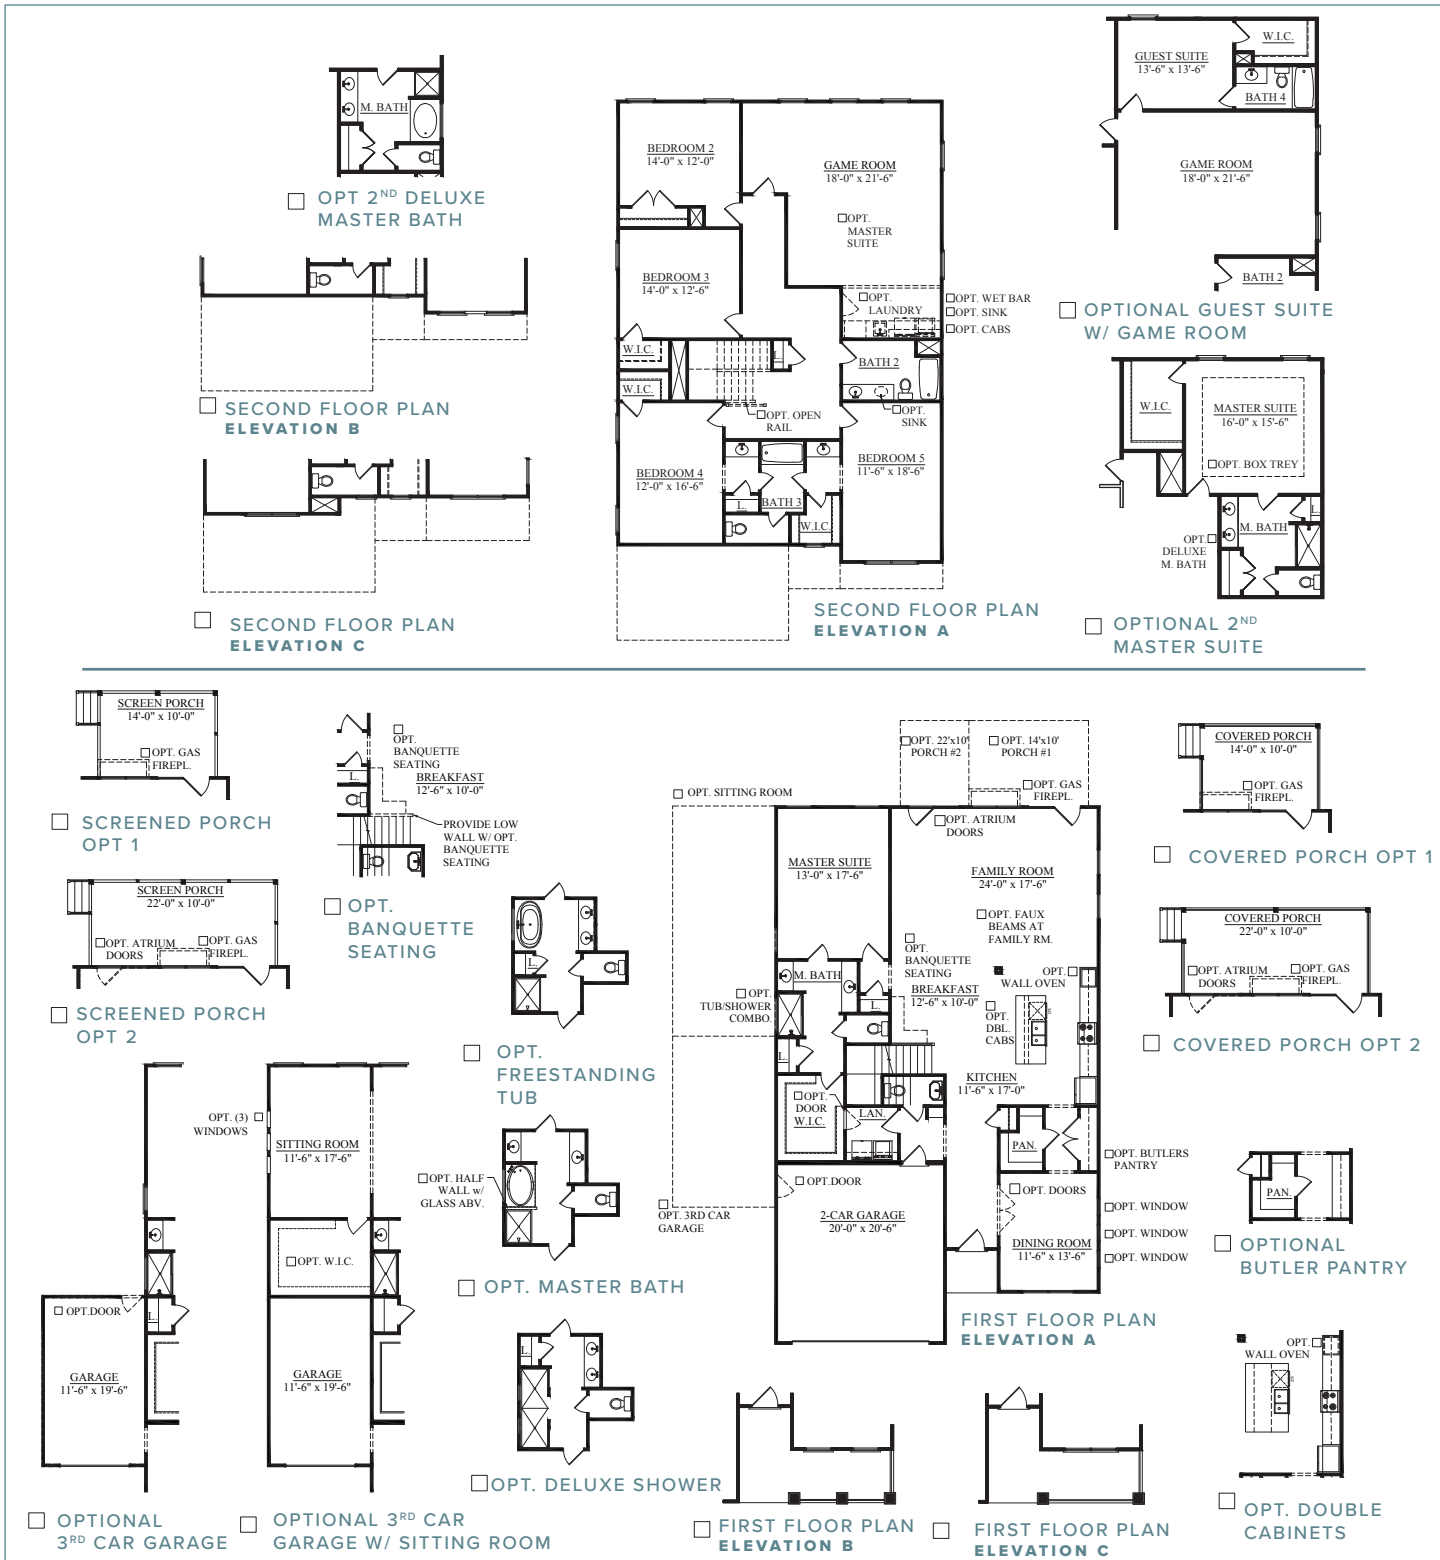

THE PALMETTO SERIES

HAMILTON II

3,779 SQUARE FEET | 5 - 6 BEDROOMS | 3.5 - 4.5 BATHROOMS

C

A

B

[CRESCENTHOMES.NET](https://www.crescenthomes.net)

CHS 843.466.5000 | GVL 864.406.5000 | NVL 615.392.5000

CRESCENT
HOMES

REV. 11.8.22

Dimensions and square footage are approximate. Elevations shown are artist's concepts. Optional features reflected in floor plan. Floor plans may vary per elevation. Crescent Homes reserves the right to make changes without notice or prior obligation.