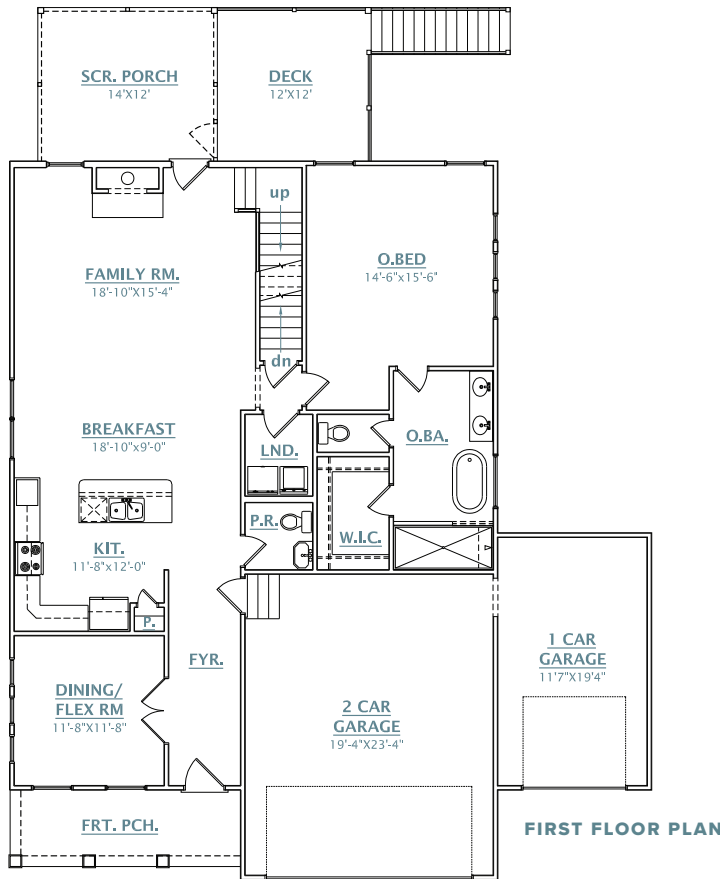

RIVER SPRINGS
CASSIDY
HOMESITE 15

3,871 SQUARE FEET | 4 BEDROOMS | 3.5 BATHROOMS | 3 CAR GARAGE | BASEMENT

[CRESCENTHOMES.NET](https://www.crescenthomes.net)

CHS 843.466.5000 | GVL 864.406.5000 | NVL 615.392.5000

CRESCENT
HOMES

REV.
8.29.22

Dimensions and square footage are approximate. Elevations shown are artist's concepts. Optional features reflected in floor plan. Floor plans may vary per elevation. Crescent Homes reserves the right to make changes without notice or prior obligation.