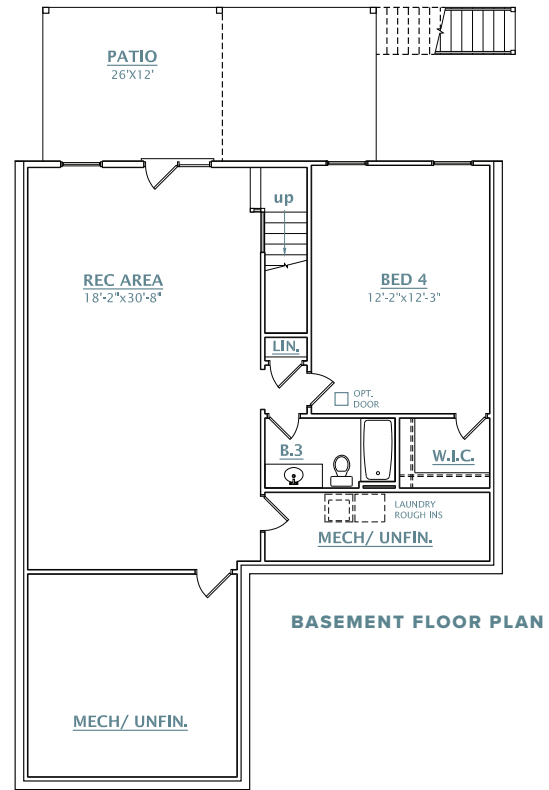

RIVER SPRINGS
CASSIDY
HOMESITE 15

3,871 SQUARE FEET | 4 BEDROOMS | 3.5 BATHROOMS | 3 CAR GARAGE | BASEMENT

[CRESCENTHOMES.NET](https://www.crescenthomes.net)

CHS 843.466.5000 | GVL 864.406.5000 | NVL 615.392.5000

CRESCENT
HOMES

REV.
8.29.22

Dimensions and square footage are approximate. Elevations shown are artist's concepts. Optional features reflected in floor plan. Floor plans may vary per elevation. Crescent Homes reserves the right to make changes without notice or prior obligation.