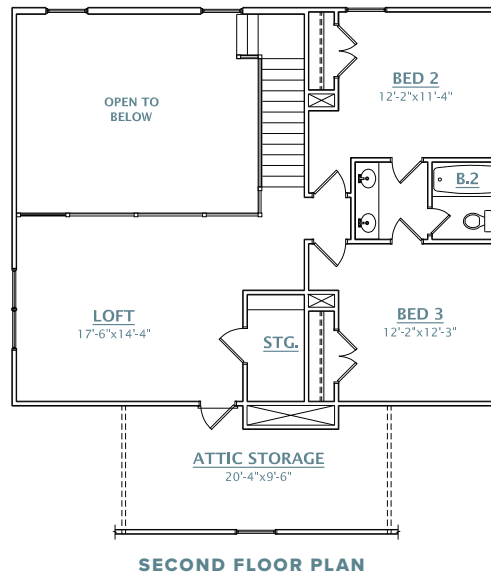

RIVER SPRINGS
CASSIDY
HOMESITE 15

3,871 SQUARE FEET | 4 BEDROOMS | 3.5 BATHROOMS | 3 CAR GARAGE | BASEMENT

[CRESCENTHOMES.NET](https://www.crescenthomes.net)

CHS 843.466.5000 | GVL 864.406.5000 | NVL 615.392.5000

CRESCENT
HOMES

REV.
8.29.22

Dimensions and square footage are approximate. Elevations shown are artist's concepts. Optional features reflected in floor plan. Floor plans may vary per elevation. Crescent Homes reserves the right to make changes without notice or prior obligation.