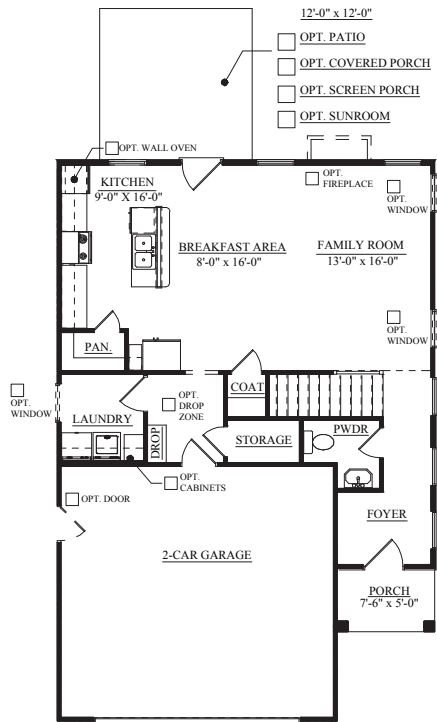

HERITAGE I SERIES

LIVINGSTON

1,703 SQUARE FEET

| 3 BEDROOMS

| 2.5 BATHROOMS

[CRESCENTHOMES.NET](https://www.crescenthomes.net)

CHS 843.466.5000

| GVL 864.406.5000

| NVL 615.392.5000

CRESCENT
HOMES

THE LIVINGSTON

HERITAGE I SERIES

FIRST FLOOR PLAN

OPT. SCREEN PORCH

OPT. COVERED PORCH

OPT. SUNROOM

OPT. FIREPLACE

SECOND FLOOR PLAN ELEVATION A

OPT. OWNER'S BATH

SECOND FLOOR PLAN ELEVATION B

SECOND FLOOR PLAN ELEVATION C

REV. 9.28.22

Dimensions and square footage are approximate. Elevations shown are artist's concepts. Optional features reflected in floor plan. Floor plans may vary per elevation. Crescent Homes reserves the right to make changes without notice or prior obligation.