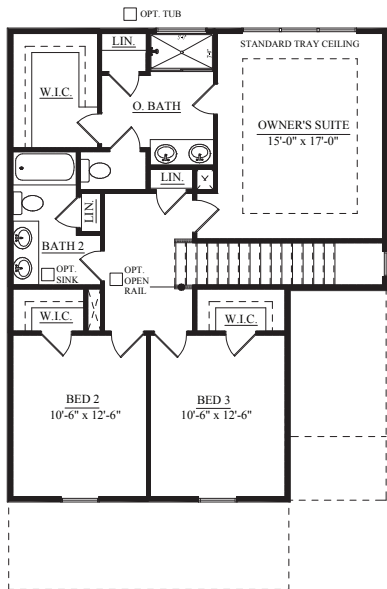

| NVL 615.392.5000

CRESCENT
HOMES

THE LIVINGSTON

HERITAGE I SERIES

FIRST FLOOR PLAN

OPT. SCREEN PORCH

OPT. COVERED PORCH

OPT. SUNROOM

OPT. FIREPLACE

SECOND FLOOR PLAN ELEVATION A

OPT. OWNER'S BATH

SECOND FLOOR PLAN ELEVATION B

SECOND FLOOR PLAN ELEVATION C

REV. 9.28.22

Dimensions and square footage are approximate. Elevations shown are artist's concepts. Optional features reflected in floor plan. Floor plans may vary per elevation. Crescent Homes reserves the right to make changes without notice or prior obligation.