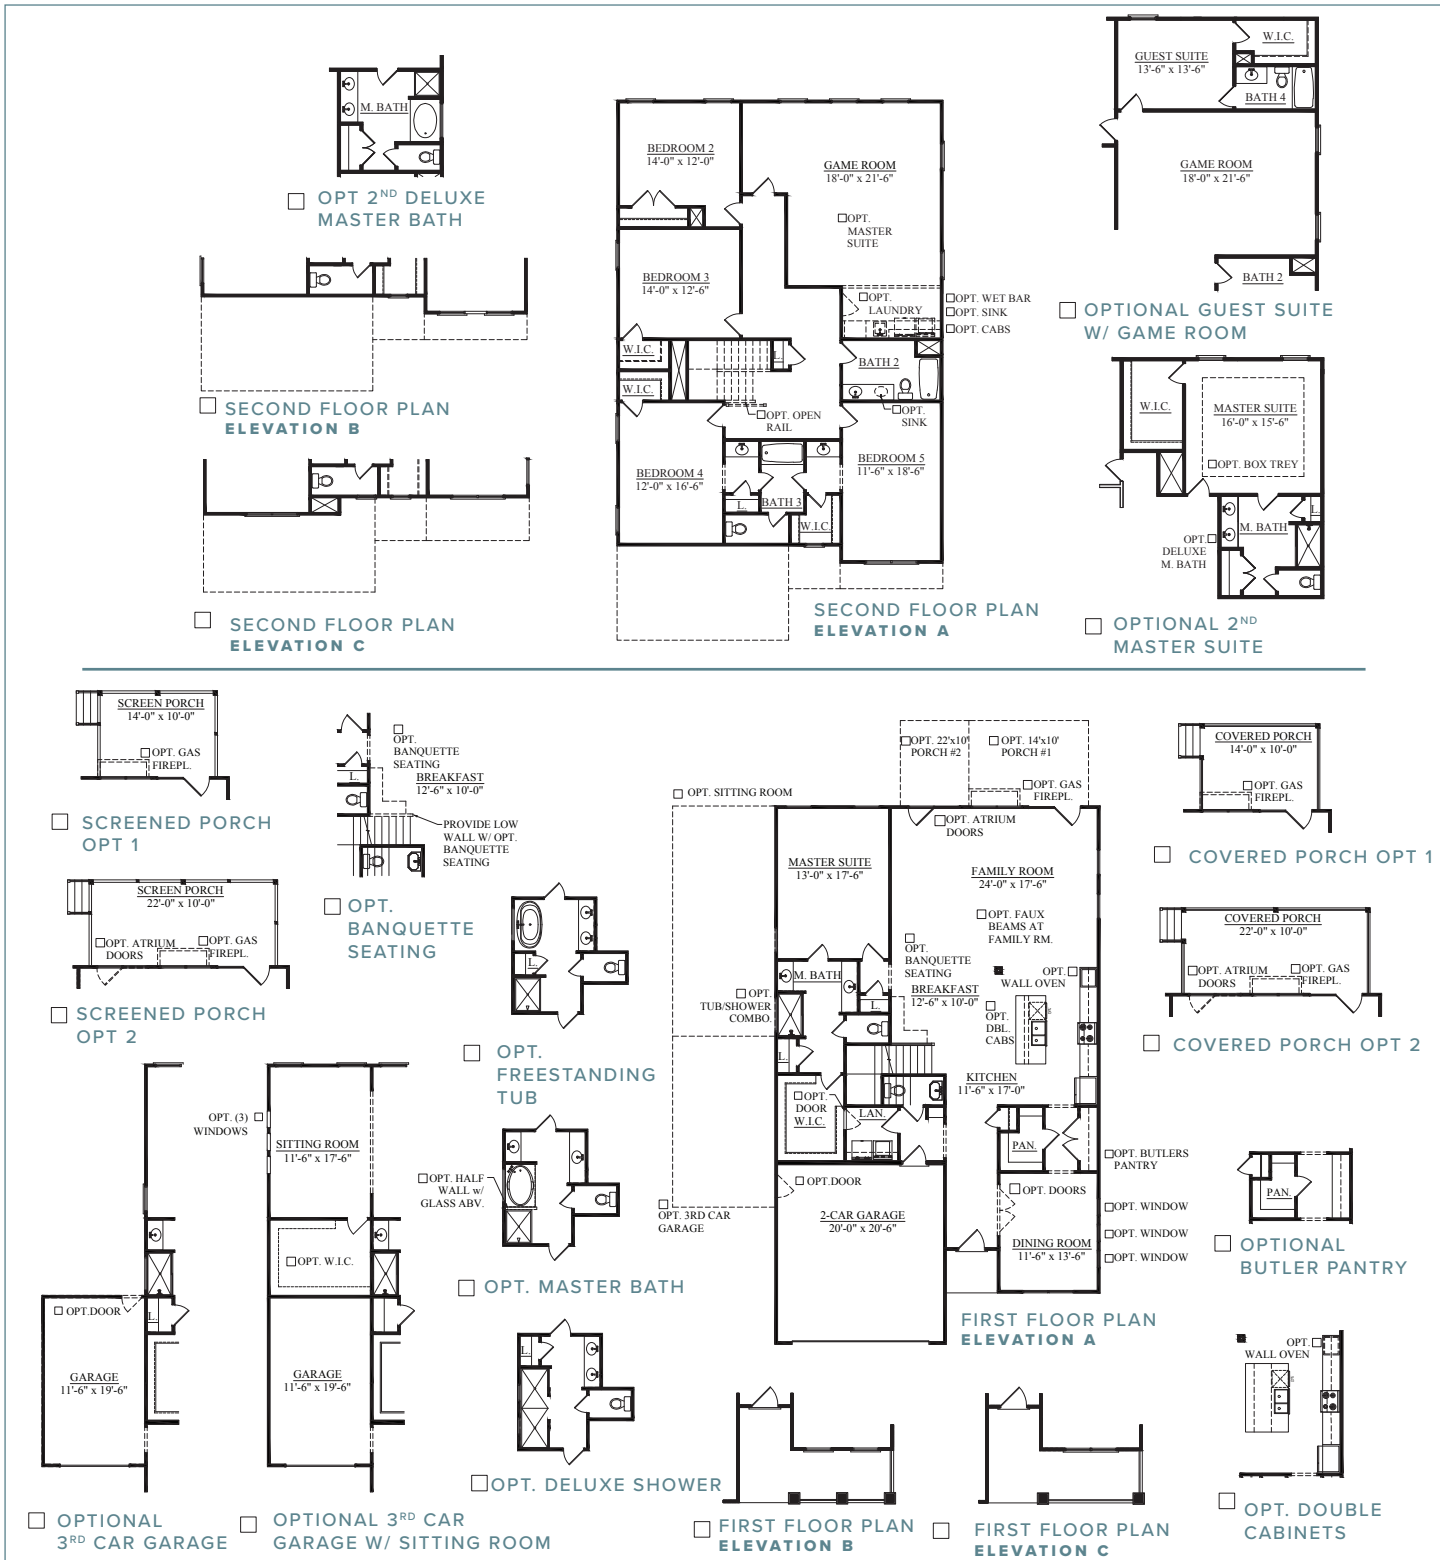

THE PALMETTO SERIES

# HAMILTON II

3,779 SQUARE FEET | 5 - 6 BEDROOMS | 3.5 - 4.5 BATHROOMS

[CRESCENTHOMES.NET](http://CRESCENTHOMES.NET)

CHS 843.466.5000 | GVL 864.406.5000 | NVL 615.392.5000

**REV. 8.12.21** Dimensions and square footage are approximate. Elevations shown are artist's concepts. Optional features reflected in floor plan. Floor plans may vary per elevation. Crescent Homes reserves the right to make changes without notice or prior obligation.