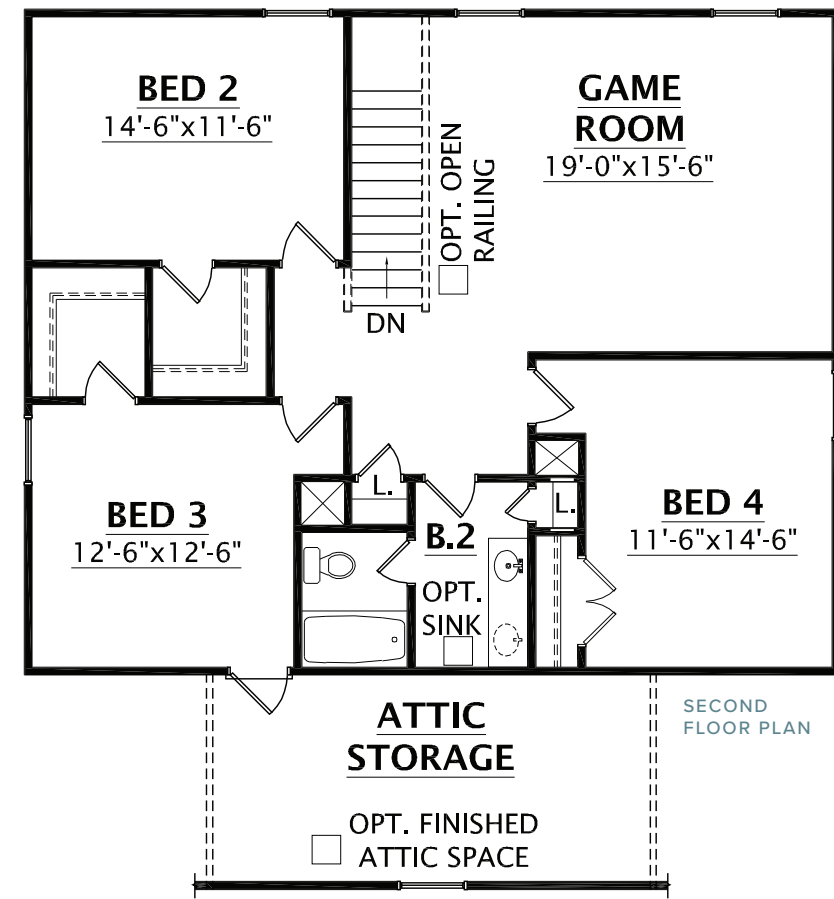

[CRESCENTHOMES.NET](https://www.crescenthomes.net)

CHS 843.466.5000 | GVL 864.406.5000 | NVL 615.392.5000

CRESCENT
HOMES

KINGS RIVER
PALMETTO SERIES

CASSIDY

2,649 SQUARE FEET | 4-5 BEDROOMS | 2.5-3.5 BATHROOMS | 2-3 CAR GARAGE

B

C

KINGS RIVER

FIRST FLOOR

SECOND FLOOR

Dimensions and square footage are approximate. Elevations shown are artist's concepts. Optional features reflected in floor plan. Floor plans may vary per elevation. Crescent Homes reserves the right to make changes without notice or prior obligation.