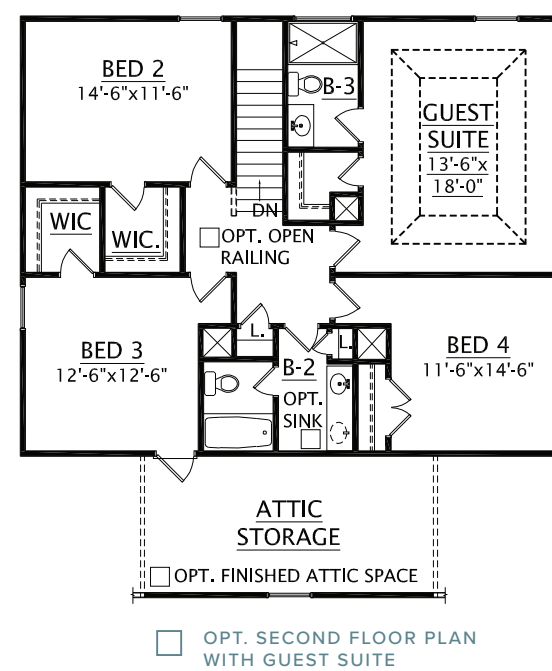

[CRESCENTHOMES.NET](https://www.crescenthomes.net)

CHS 843.466.5000 | GVL 864.406.5000 | NVL 615.392.5000

CRESCENT
HOMES

KINGS RIVER
PALMETTO SERIES

CASSIDY

2,649 SQUARE FEET | 4-5 BEDROOMS | 2.5-3.5 BATHROOMS | 2-3 CAR GARAGE

B

C

KINGS RIVER

FIRST FLOOR

SECOND FLOOR

Dimensions and square footage are approximate. Elevations shown are artist's concepts. Optional features reflected in floor plan. Floor plans may vary per elevation. Crescent Homes reserves the right to make changes without notice or prior obligation.