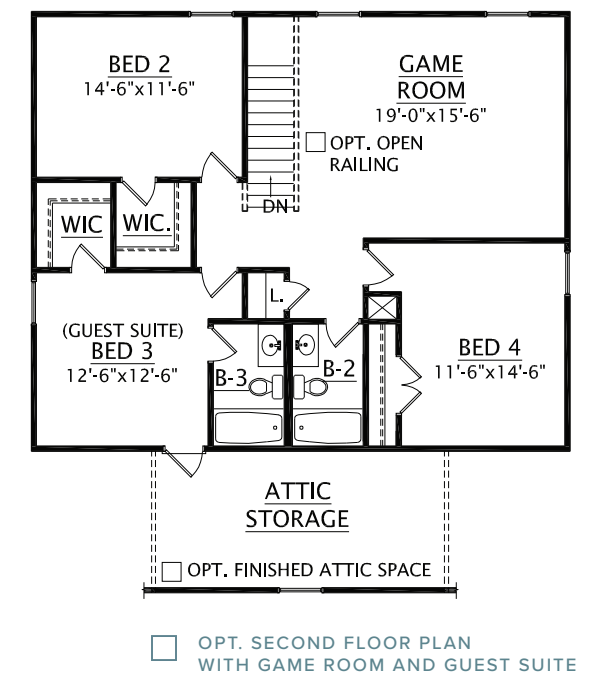

[CRESCENTHOMES.NET](https://www.crescenthomes.net)

CHS 843.466.5000 | GVL 864.406.5000 | NVL 615.392.5000

CRESCENT
HOMES

KINGS RIVER
PALMETTO SERIES

CASSIDY

2,649 SQUARE FEET | 4-5 BEDROOMS | 2.5-3.5 BATHROOMS | 2-3 CAR GARAGE

B

C

KINGS RIVER

FIRST FLOOR

SECOND FLOOR

Dimensions and square footage are approximate. Elevations shown are artist's concepts. Optional features reflected in floor plan. Floor plans may vary per elevation. Crescent Homes reserves the right to make changes without notice or prior obligation.