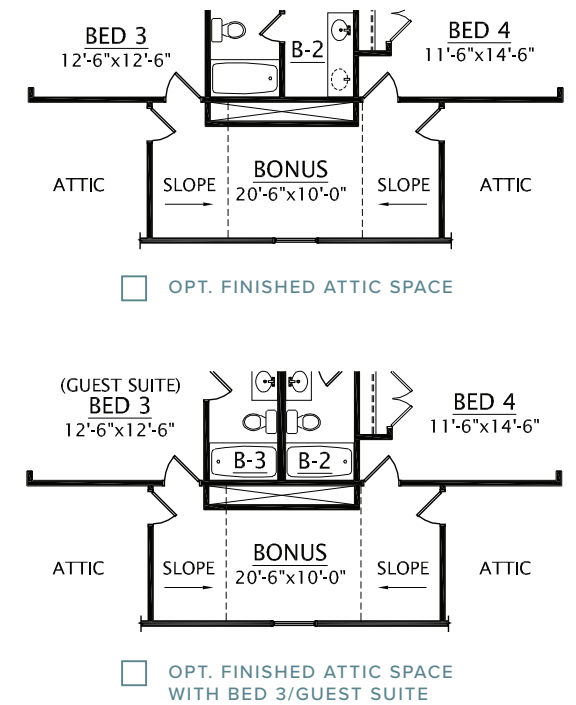

B

C

KINGS RIVER

FIRST FLOOR

SECOND FLOOR

Dimensions and square footage are approximate. Elevations shown are artist's concepts. Optional features reflected in floor plan. Floor plans may vary per elevation. Crescent Homes reserves the right to make changes without notice or prior obligation.