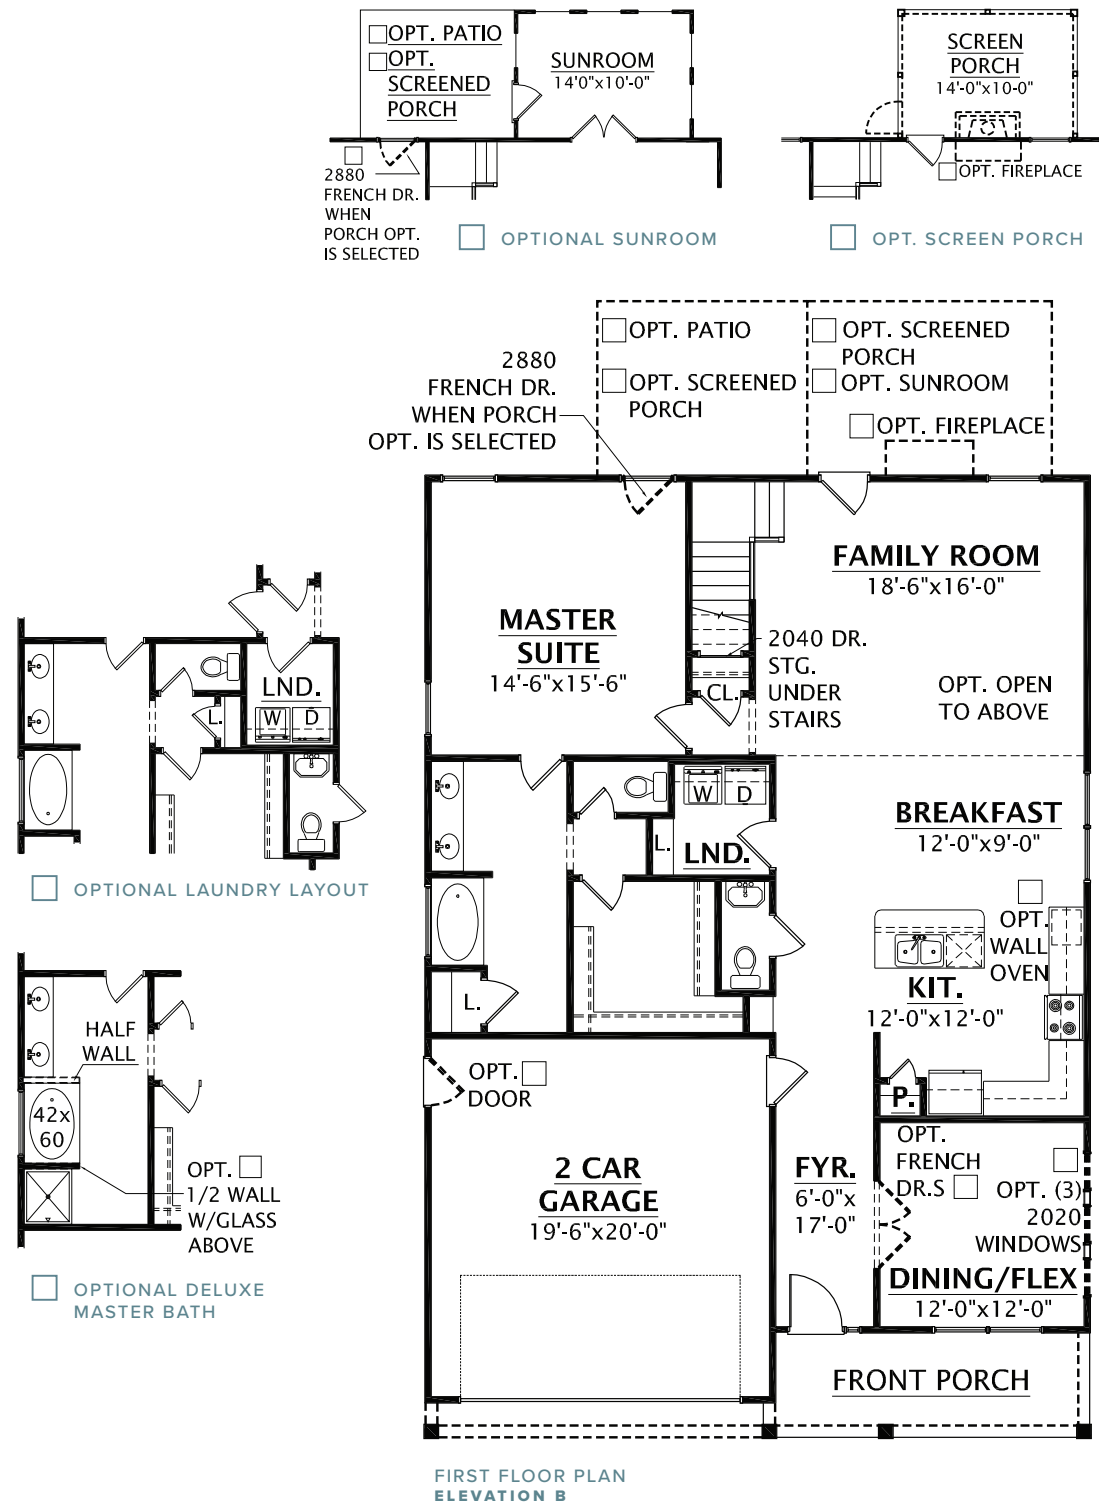

[CRESCENTHOMES.NET](https://www.crescenthomes.net)

CHS 843.466.5000 | GVL 864.406.5000 | NVL 615.392.5000

CRESCENT
HOMES

KINGS RIVER
PALMETTO SERIES

CASSIDY

2,649 SQUARE FEET | 4-5 BEDROOMS | 2.5-3.5 BATHROOMS | 2-3 CAR GARAGE

B

C

KINGS RIVER

FIRST FLOOR

SECOND FLOOR

Dimensions and square footage are approximate. Elevations shown are artist's concepts. Optional features reflected in floor plan. Floor plans may vary per elevation. Crescent Homes reserves the right to make changes without notice or prior obligation.