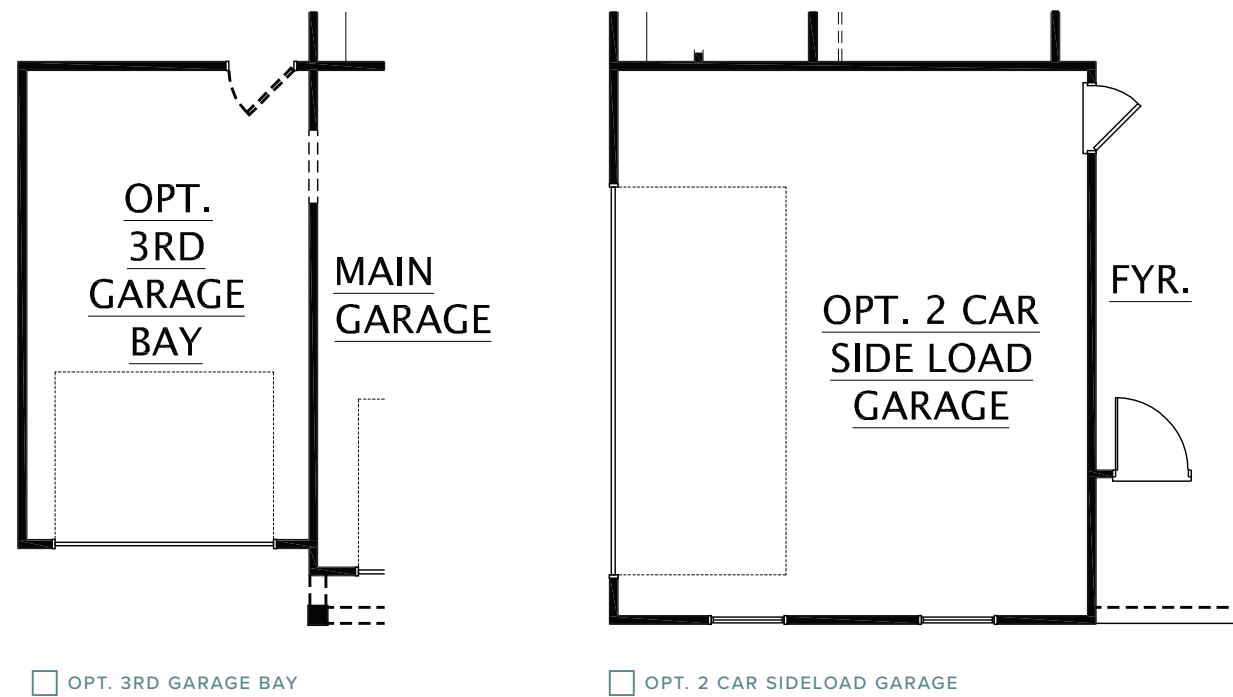

GARAGE OPTIONS

REV.
11.30.21

Dimensions and square footage are approximate. Elevations shown are artist's concepts. Optional features reflected in floor plan. Floor plans may vary per elevation. Crescent Homes reserves the right to make changes without notice or prior obligation.

[CRESCENTHOMES.NET](https://www.crescenthomes.net)

CHS 843.466.5000 | GVL 864.406.5000 | NVL 615.392.5000

CRESCENT
HOMES

KINGS RIVER
PALMETTO SERIES

CASSIDY

2,649 SQUARE FEET | 4-5 BEDROOMS | 2.5-3.5 BATHROOMS | 2-3 CAR GARAGE