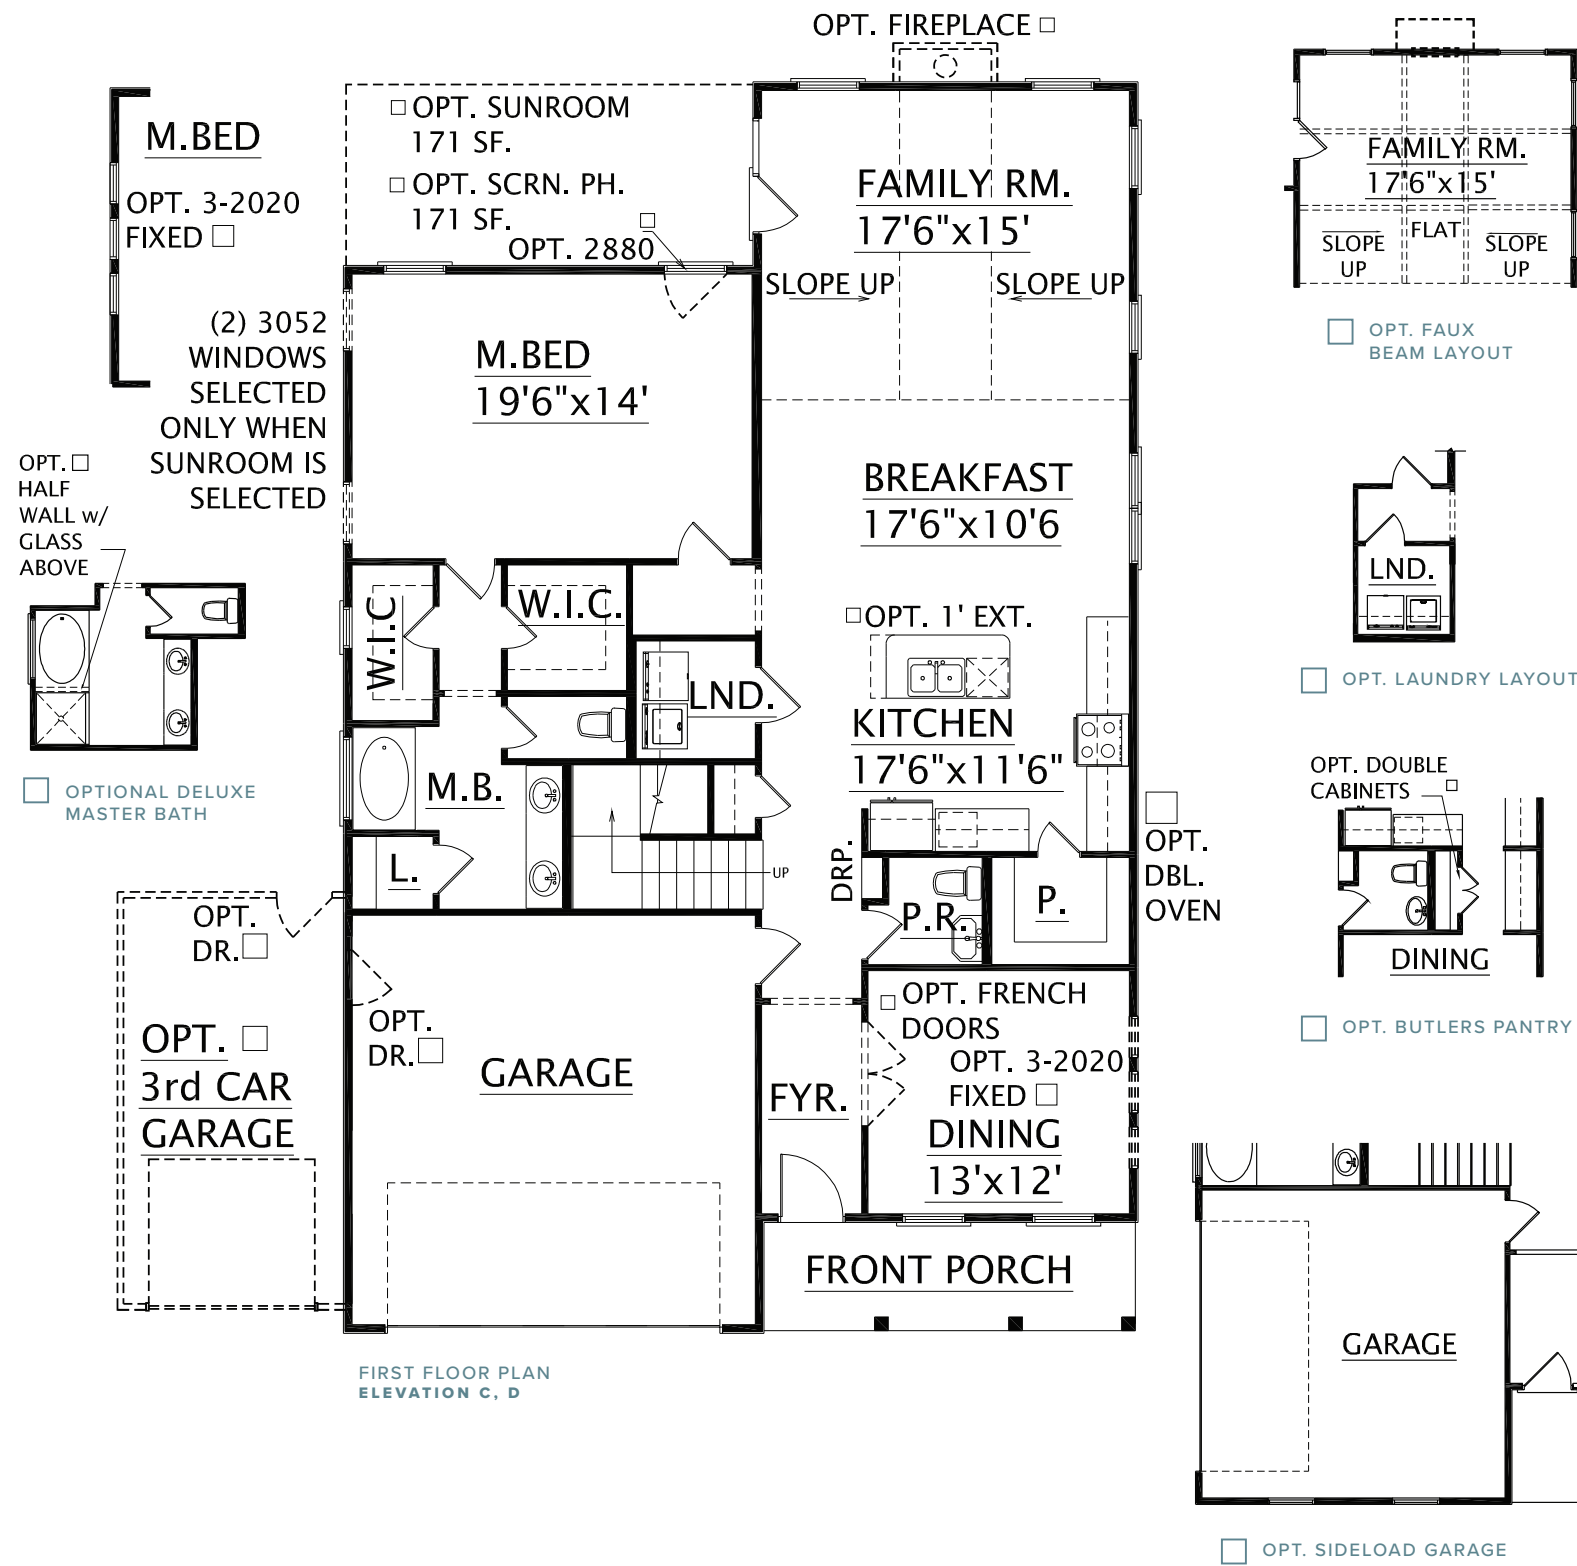

KINGS RIVER  
PALMETTO SERIES

# LINCOLN

3,064 SQUARE FEET | 4-5 BEDROOMS | 3.5 BATHROOMS | 2-3 CAR GARAGE

C

D

REV.  
11.4.21

Dimensions and square footage are approximate. Elevations shown are artist's concepts. Optional features reflected in floor plan. Floor plans may vary per elevation. Crescent Homes reserves the right to make changes without notice or prior obligation.

[CRESCENTHOMES.NET](https://www.crescenthomes.net)

CHS 843.466.5000 | GVL 864.406.5000 | NVL 615.392.5000

CRESCENT  
HOMES

KINGS RIVER

FIRST FLOOR

SECOND FLOOR

Dimensions and square footage are approximate. Elevations shown are artist's concepts. Optional features reflected in floor plan. Floor plans may vary per elevation. Crescent Homes reserves the right to make changes without notice or prior obligation.