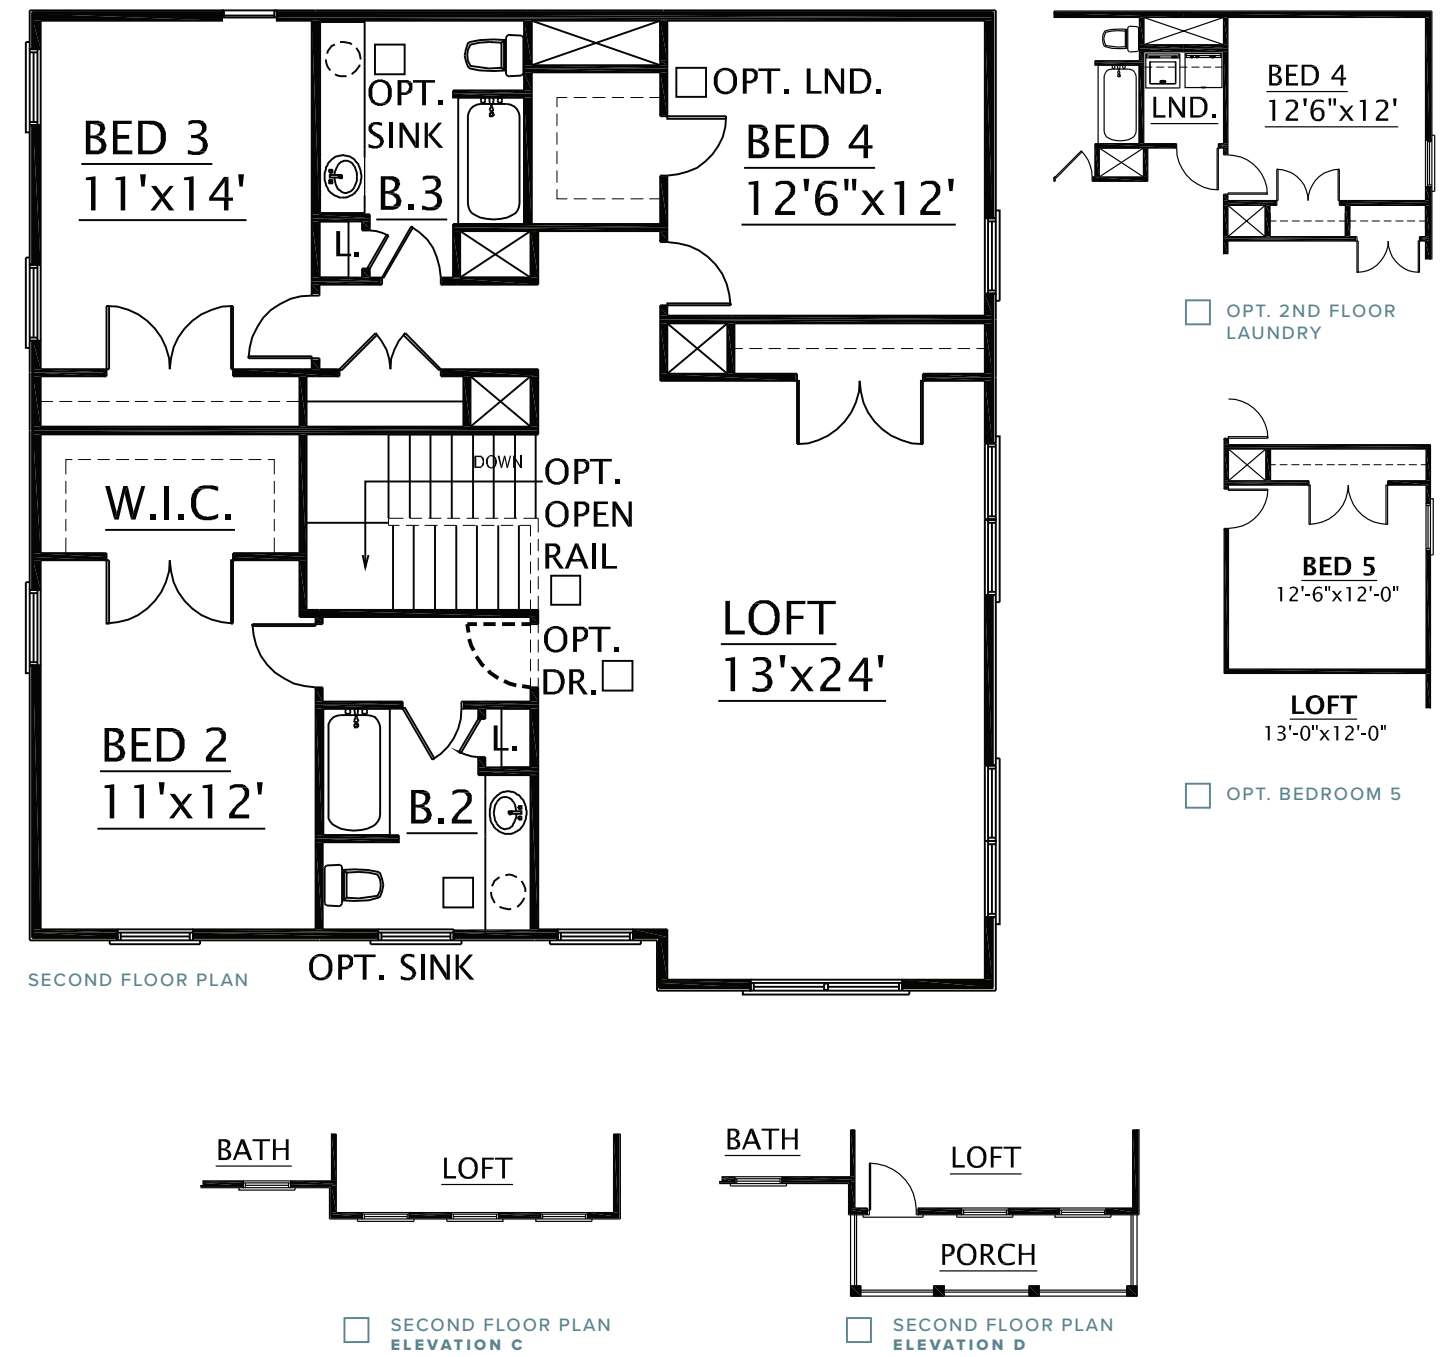

# LINCOLN

3,064 SQUARE FEET | 4-5 BEDROOMS | 3.5 BATHROOMS | 2-3 CAR GARAGE

C

D

REV.  
11.4.21

Dimensions and square footage are approximate. Elevations shown are artist's concepts. Optional features reflected in floor plan. Floor plans may vary per elevation. Crescent Homes reserves the right to make changes without notice or prior obligation.

[CRESCENTHOMES.NET](https://www.crescenthomes.net)

CHS 843.466.5000 | GVL 864.406.5000 | NVL 615.392.5000

CRESCENT  
HOMES

KINGS RIVER

FIRST FLOOR

SECOND FLOOR

Dimensions and square footage are approximate. Elevations shown are artist's concepts. Optional features reflected in floor plan. Floor plans may vary per elevation. Crescent Homes reserves the right to make changes without notice or prior obligation.