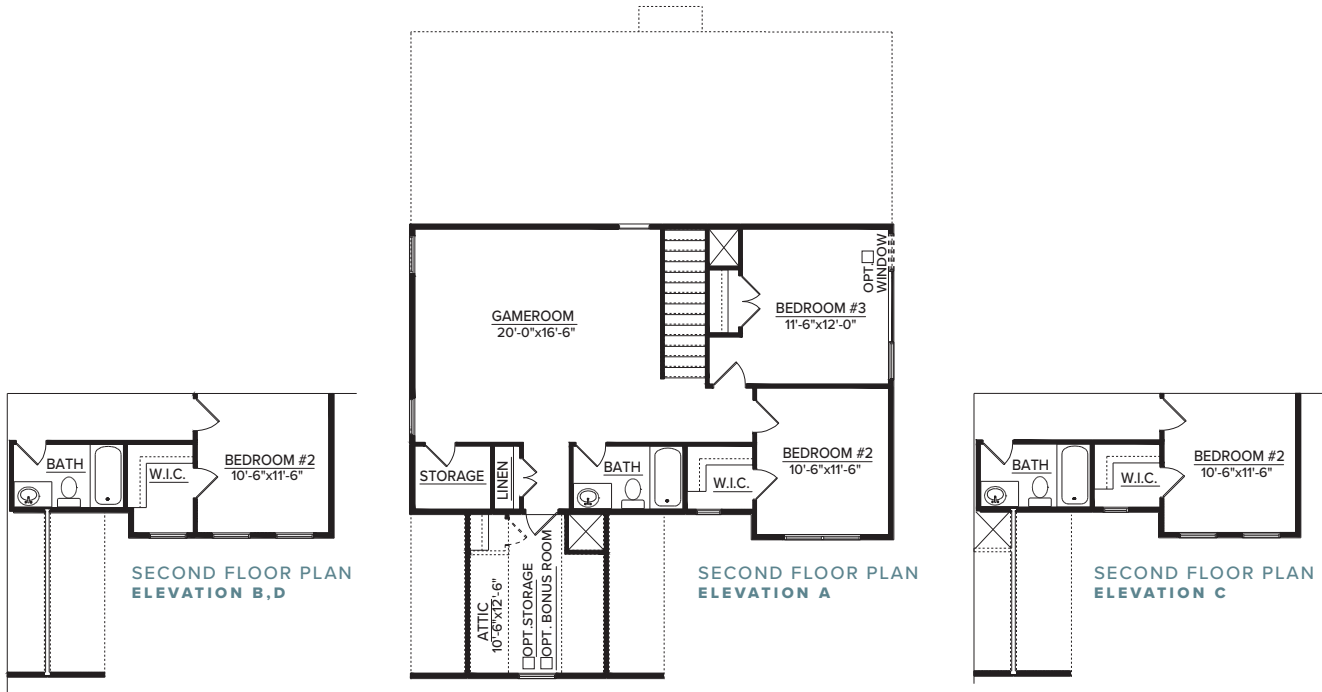

THE PALMETTO SERIES

SULLIVAN

2,185 SQUARE FEET | 3-4 BEDROOMS | 2.5-3.5 BATHROOMS

[CRESCENTHOMES.NET](https://www.crescenthomes.net)

CHS 843.466.5000 | GVL 864.406.5000 | NVL 615.392.5000

CRESCENT
HOMES

REV. 11.18.20

Dimensions and square footage are approximate. Elevations shown are artist's concepts. Optional features reflected in floor plan. Floor plans may vary per elevation. Crescent Homes reserves the right to make changes without notice or prior obligation.