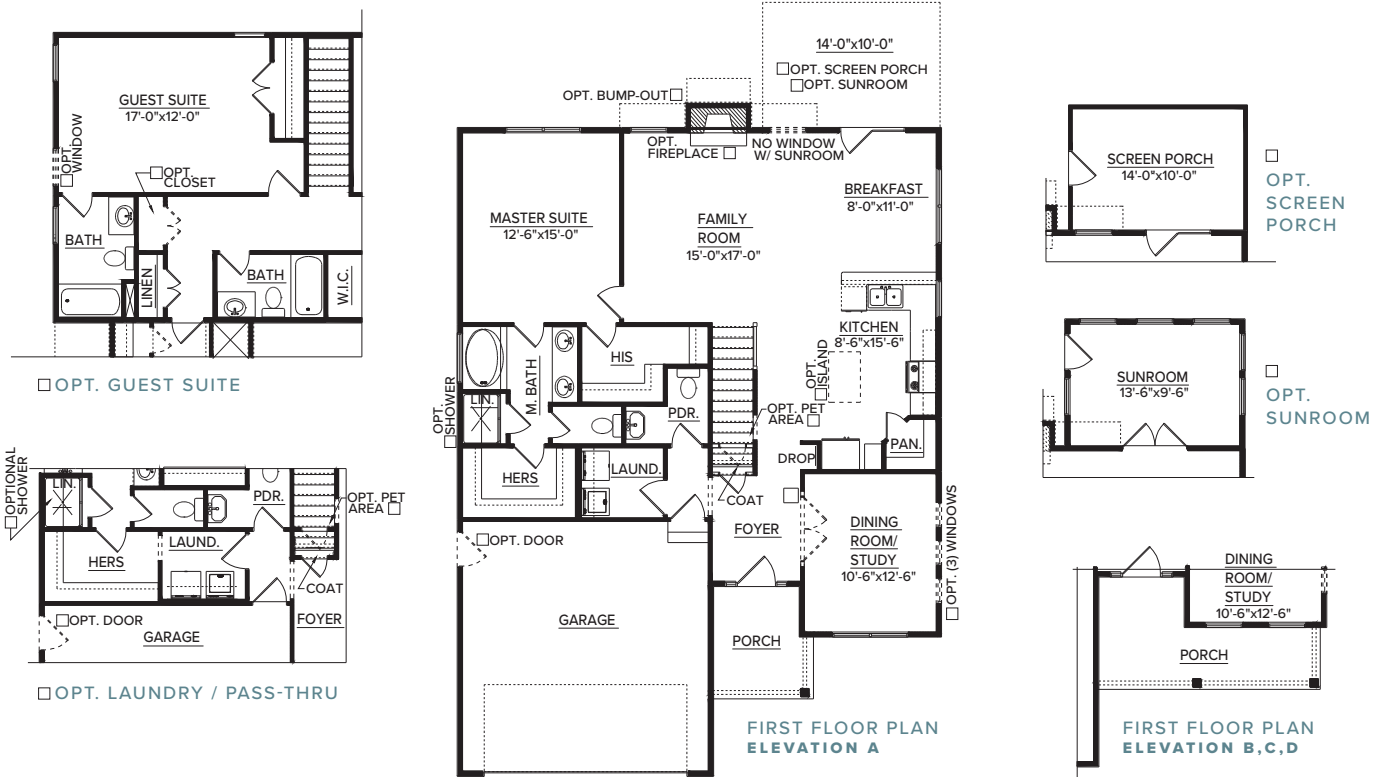

THE PALMETTO SERIES

SULLIVAN

2,185 SQUARE FEET | 3-4 BEDROOMS | 2.5-3.5 BATHROOMS

[CRESCENTHOMES.NET](https://www.crescenthomes.net)

CHS 843.466.5000 | GVL 864.406.5000 | NVL 615.392.5000

CRESCENT
HOMES

REV. 11.18.20

Dimensions and square footage are approximate. Elevations shown are artist's concepts. Optional features reflected in floor plan. Floor plans may vary per elevation. Crescent Homes reserves the right to make changes without notice or prior obligation.