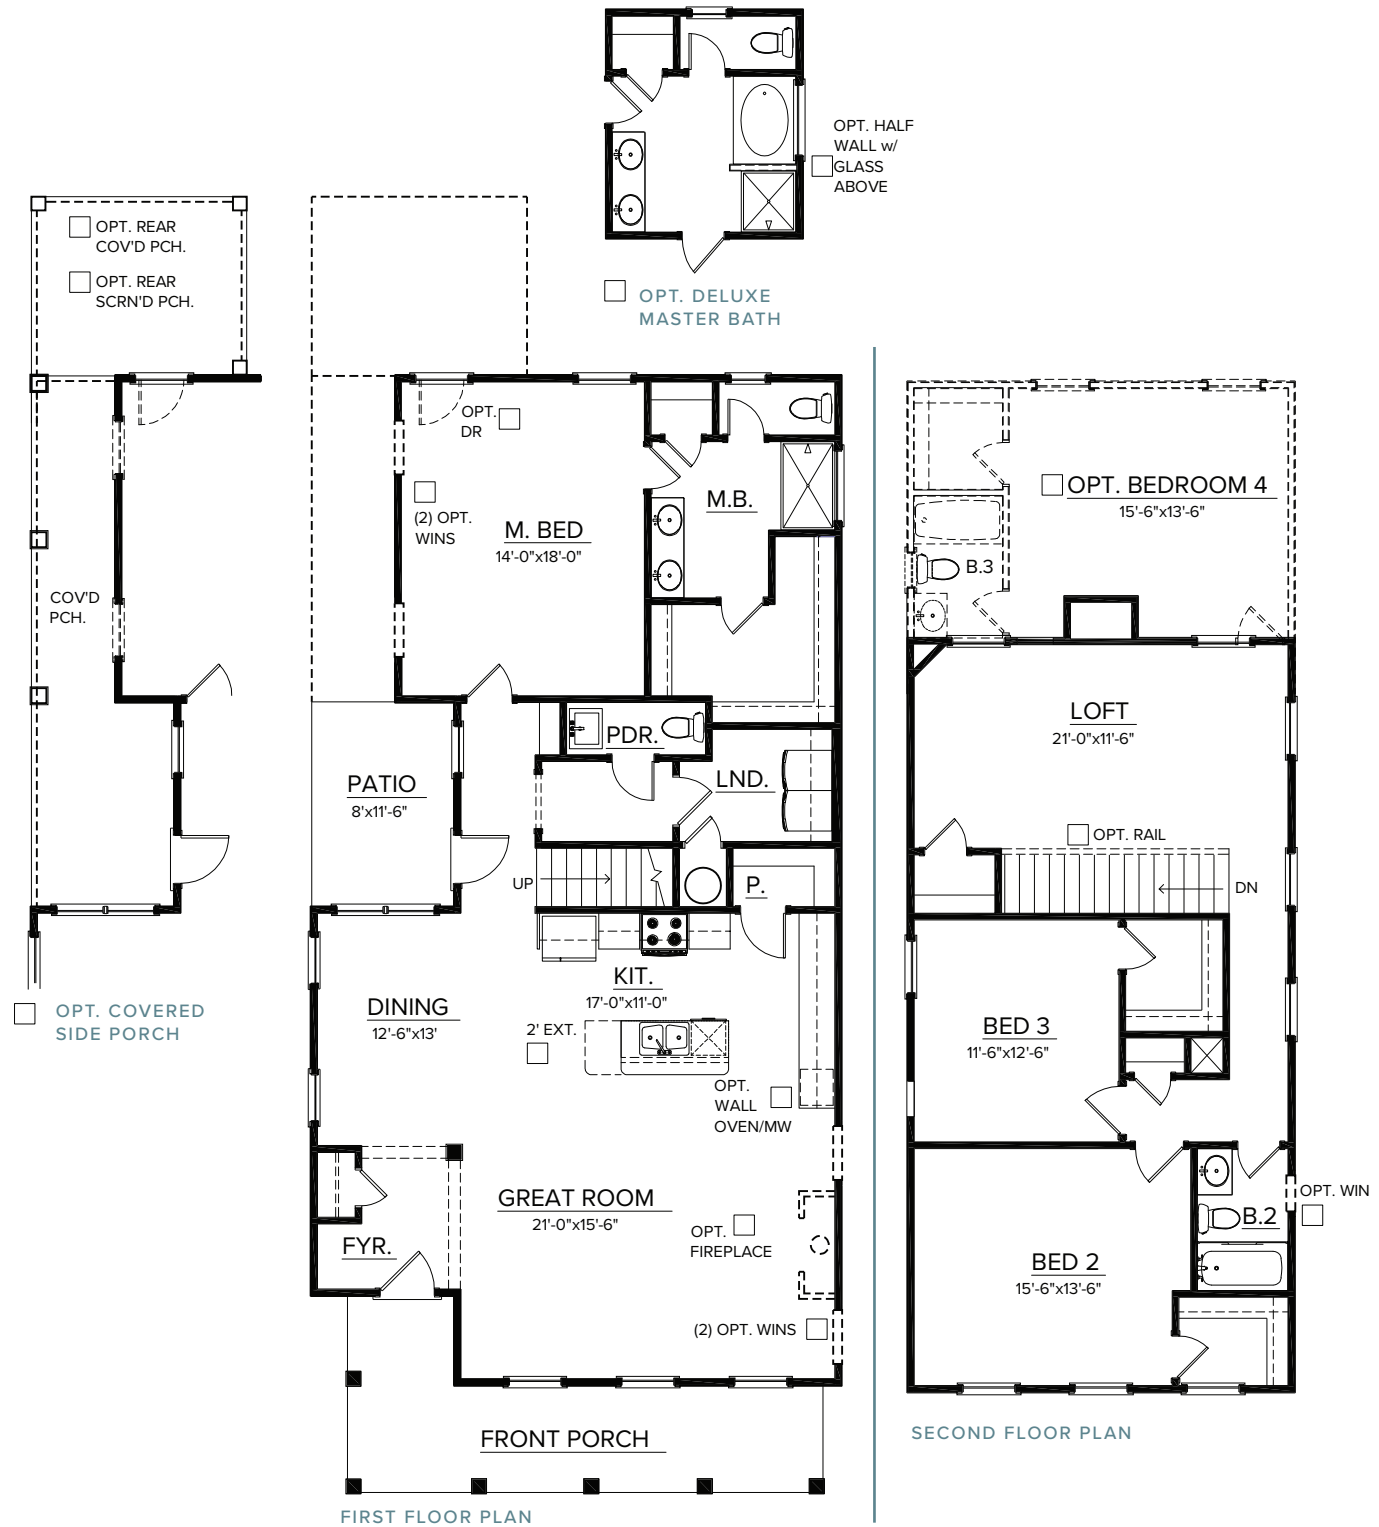

WILKERSON PLACE

CHESAPEAKE

2,271 SQUARE FEET

3 - 4 BEDROOMS

2.5 BATHROOMS

OPTIONAL FRONT DOOR SHOWN ON ALL ELEVATIONS
RAILINGS PER CODE **D**

A

B

C

[CRESCENTHOMES.NET](https://www.crescenthomes.net)

CHS 843.466.5000

GVL 864.406.5000

NVL 615.392.5000

CRESCENT
HOMES

REV.
1.26.21

Dimensions and square footage are approximate. Elevations shown are artist's concepts. Optional features reflected in floor plan. Floor plans may vary per elevation. Crescent Homes reserves the right to make changes without notice or prior obligation.