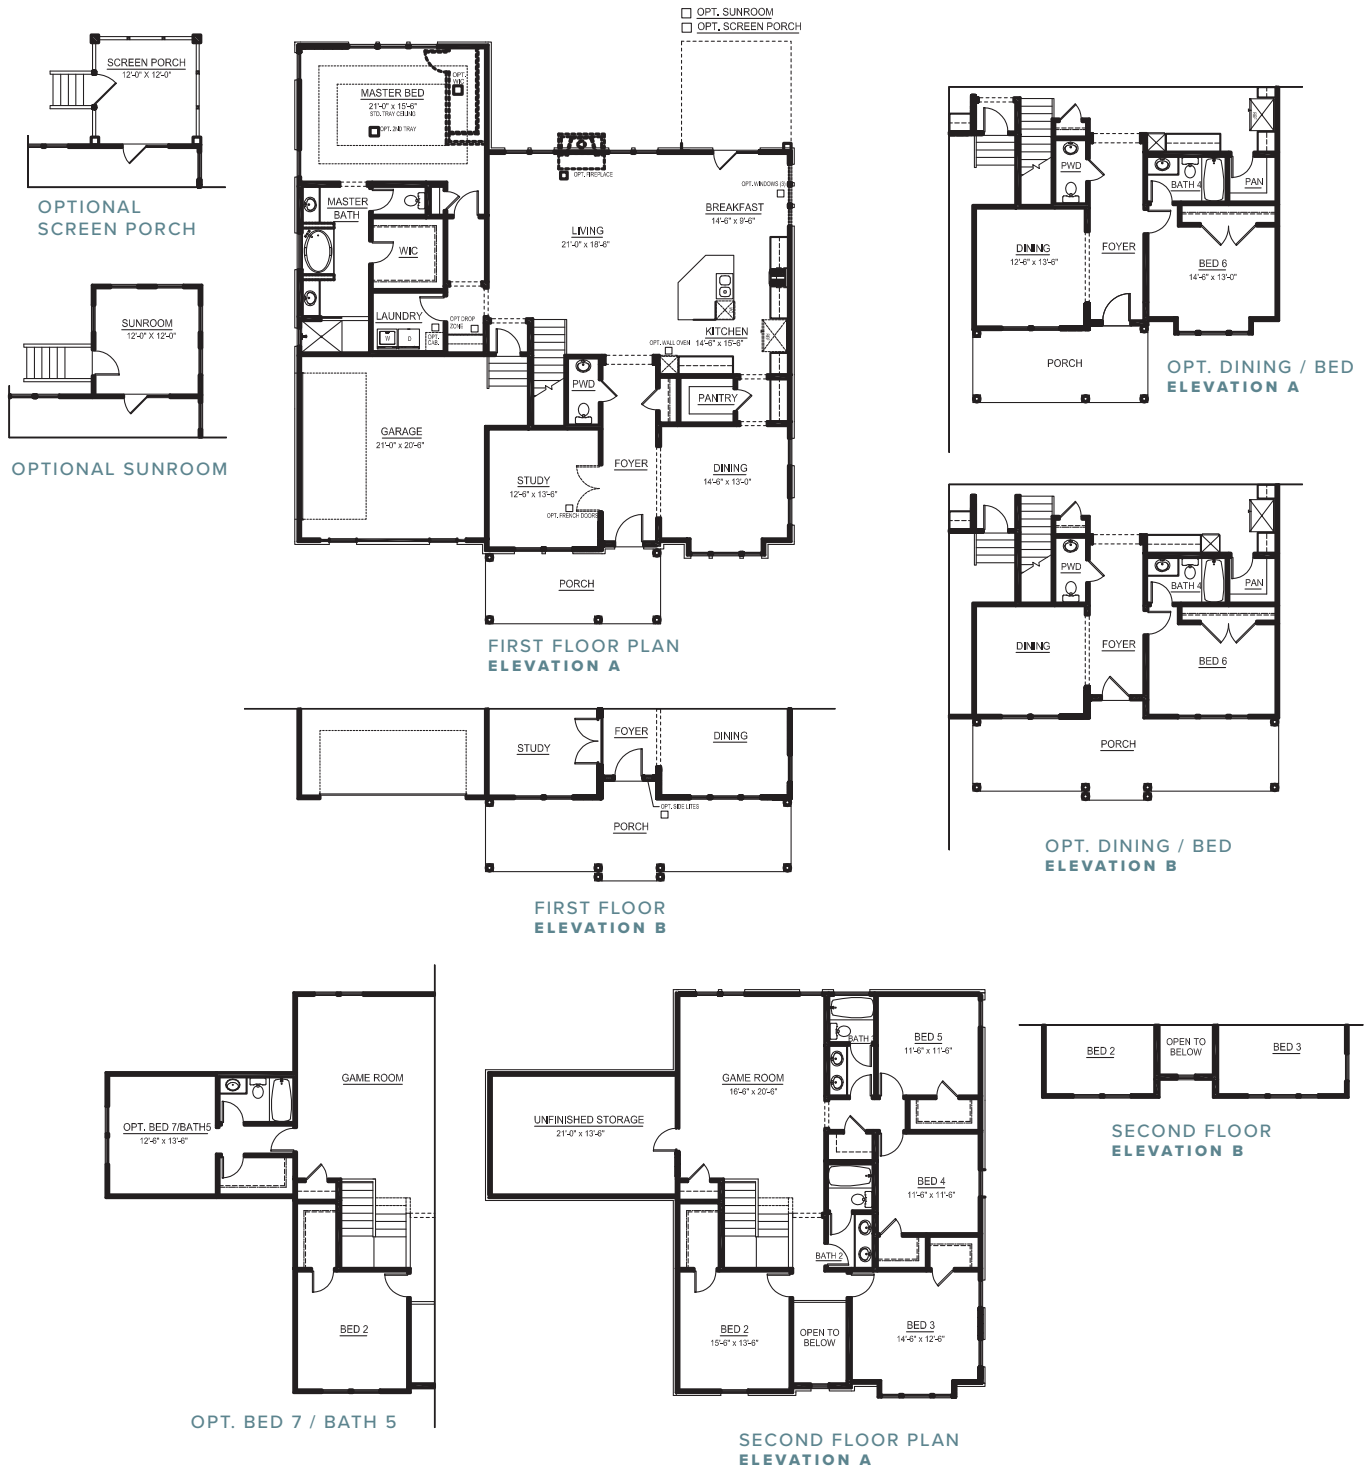

# WINGATE

3,472 SQUARE FEET

5-7 BEDROOMS

3.5-5.5 BATHROOMS

SHOWN WITH OPTIONAL FRONT DOOR  
OPTIONAL BRICK SKIRT FOUNDATION SHOWN

B

SHOWN WITH OPTIONAL FRONT DOOR  
OPTIONAL BRICK SKIRT FOUNDATION SHOWN

A

[CRESCENTHOMES.NET](http://CRESCENTHOMES.NET)

CHS 843.466.5000 | GVL 864.406.5000 | NVL 615.392.5000

CRESCENT  
HOMES

REV.  
11.26.19

Dimensions and square footage are approximate. Elevations shown are artist's concepts. Optional features reflected in floor plan. Floor plans may vary per elevation. Crescent Homes reserves the right to make changes without notice or prior obligation.