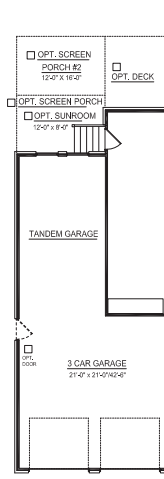

THE INDIGO SERIES

WENTWORTH

3,227 SQUARE FEET

4-5 BEDROOMS

3.5 BATHROOMS

[CRESCENTHOMES.NET](https://www.crescenthomes.net)

CHS 843.466.5000

GVL 864.406.5000

NVL 615.392.5000

CRESCENT
HOMES

OPT. TANDEM GARAGE

OPT. SCREEN PORCH

OPT. SUNROOM

FIRST FLOOR PLAN ELEVATION A

OPT. SCREEN PORCHES & DECK

FIRST FLOOR PLAN ELEVATION B

OPTIONAL SECOND FLOOR WITH GAMEROOM WITH DOORS ELEVATION A

SECOND FLOOR PLAN ELEVATION A

SECOND FLOOR PLAN 5TH BEDROOM / 4TH BATH ELEVATION A

SECOND FLOOR PLAN ELEVATION B

OPT. 4TH BATH ELEVATION B

REV. 11.26.19