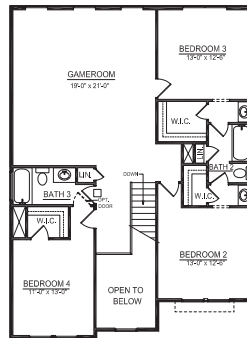

THE INDIGO SERIES

WENTWORTH

3,227 SQUARE FEET

4-5 BEDROOMS

3.5 BATHROOMS

[CRESCENTHOMES.NET](https://www.crescenthomes.net)

CHS 843.466.5000

GVL 864.406.5000

NVL 615.392.5000

CRESCENT
HOMES

OPT. TANDEM GARAGE

OPT. SCREEN PORCH

OPT. SUNROOM

FIRST FLOOR PLAN ELEVATION A

OPT. SCREEN PORCHES & DECK

FIRST FLOOR PLAN ELEVATION B

OPTIONAL SECOND FLOOR WITH GAMEROOM WITH DOORS ELEVATION A

SECOND FLOOR PLAN ELEVATION A

SECOND FLOOR PLAN 5TH BEDROOM / 4TH BATH ELEVATION A

SECOND FLOOR PLAN ELEVATION B

OPT. 4TH BATH ELEVATION B

REV. 11.26.19