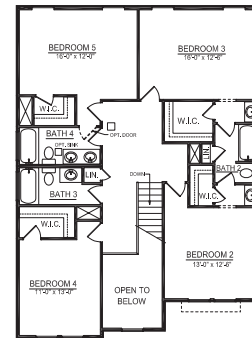

THE INDIGO SERIES

WENTWORTH

3,227 SQUARE FEET

4-5 BEDROOMS

3.5 BATHROOMS

[CRESCENTHOMES.NET](https://www.crescenthomes.net)

CHS 843.466.5000

GVL 864.406.5000

NVL 615.392.5000

CRESCENT
HOMES

OPT. TANDEM GARAGE

OPT. SCREEN PORCH

OPT. SUNROOM

FIRST FLOOR PLAN ELEVATION A

OPT. SCREEN PORCHES & DECK

FIRST FLOOR PLAN ELEVATION B

OPTIONAL SECOND FLOOR WITH GAMEROOM WITH DOORS ELEVATION A

SECOND FLOOR PLAN ELEVATION A

SECOND FLOOR PLAN 5TH BEDROOM / 4TH BATH ELEVATION A

SECOND FLOOR PLAN ELEVATION B

OPT. 4TH BATH ELEVATION B

REV. 11.26.19