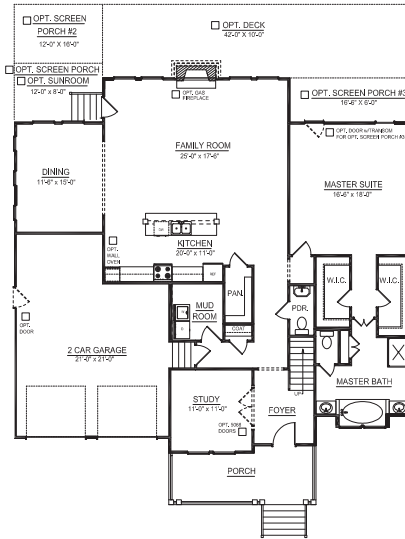

THE INDIGO SERIES

WENTWORTH

3,227 SQUARE FEET

4-5 BEDROOMS

3.5 BATHROOMS

[CRESCENTHOMES.NET](https://www.crescenthomes.net)

CHS 843.466.5000

GVL 864.406.5000

NVL 615.392.5000

CRESCENT
HOMES

OPT. TANDEM GARAGE

OPT. SCREEN PORCH

OPT. SUNROOM

FIRST FLOOR PLAN ELEVATION A

OPT. SCREEN PORCHES & DECK

FIRST FLOOR PLAN ELEVATION B

OPTIONAL SECOND FLOOR WITH GAMEROOM WITH DOORS ELEVATION A

SECOND FLOOR PLAN ELEVATION A

SECOND FLOOR PLAN 5TH BEDROOM / 4TH BATH ELEVATION A

SECOND FLOOR PLAN ELEVATION B

OPT. 4TH BATH ELEVATION B

REV. 11.26.19

Dimensions and square footage are approximate. Elevations shown are artist's concepts. Optional features reflected in floor plan. Floor plans may vary per elevation. Crescent Homes reserves the right to make changes without notice or prior obligation.