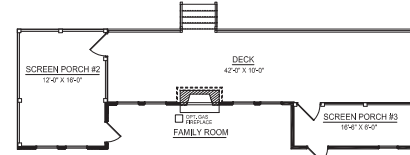

NVL 615.392.5000

CRESCENT
HOMES

OPT. TANDEM GARAGE

OPT. SCREEN PORCH

OPT. SUNROOM

FIRST FLOOR PLAN ELEVATION A

OPT. SCREEN PORCHES & DECK

FIRST FLOOR PLAN ELEVATION B

OPTIONAL SECOND FLOOR WITH GAMEROOM WITH DOORS ELEVATION A

SECOND FLOOR PLAN ELEVATION A

SECOND FLOOR PLAN 5TH BEDROOM / 4TH BATH ELEVATION A

SECOND FLOOR PLAN ELEVATION B

OPT. 4TH BATH ELEVATION B

REV. 11.26.19