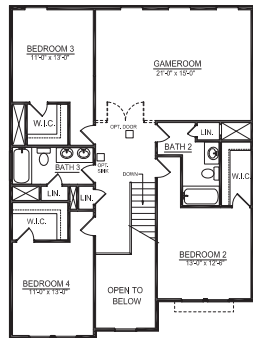

THE INDIGO SERIES

WENTWORTH

3,227 SQUARE FEET

4-5 BEDROOMS

3.5 BATHROOMS

[CRESCENTHOMES.NET](https://www.crescenthomes.net)

CHS 843.466.5000

GVL 864.406.5000

NVL 615.392.5000

CRESCENT
HOMES

OPT. TANDEM GARAGE

OPT. SCREEN PORCH

OPT. SUNROOM

FIRST FLOOR PLAN ELEVATION A

OPT. SCREEN PORCHES & DECK

FIRST FLOOR PLAN ELEVATION B

OPTIONAL SECOND FLOOR WITH GAMEROOM WITH DOORS ELEVATION A

SECOND FLOOR PLAN ELEVATION A

SECOND FLOOR PLAN 5TH BEDROOM / 4TH BATH ELEVATION A

SECOND FLOOR PLAN ELEVATION B

OPT. 4TH BATH ELEVATION B

REV. 11.26.19