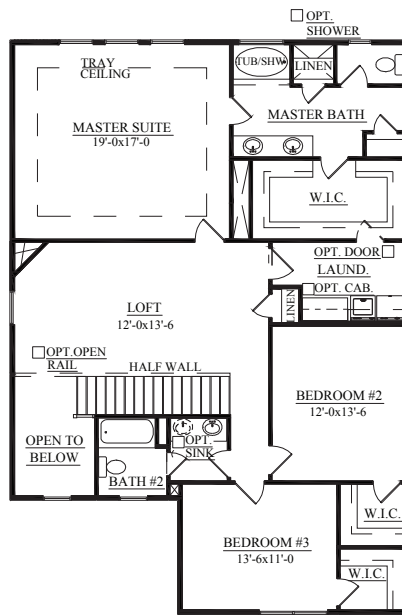

# ABBOTT

2,471 SQUARE FEET | 3-4 BEDROOMS | 3.5 BATHROOMS

[CRESCENTHOMES.NET](https://www.crescenthomes.net)

CHS 843.466.5000 | GVL 864.406.5000 | NVL 615.392.5000

CRESCENT  
HOMES

OPTIONAL BEDROOM 4 WITH BATH 3

OPTIONAL BEDROOM 4

SECOND FLOOR PLAN ELEVATION A

SECOND FLOOR PLAN ELEVATION C

SECOND FLOOR PLAN ELEVATION B

FIRST FLOOR PLAN ELEVATION A

OPTIONAL COVERED SCREEN PORCH

OPTIONAL SUNROOM

REV. 10.18.19