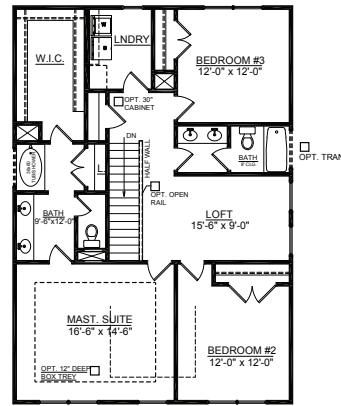

# VIRGINIA

2,433 SQUARE FEET

3-4 BEDROOMS

3 BATHROOMS

OPT. METAL ROOF

OPTIONAL DOOR SHOWN ON ALL ELEVATIONS.

[CRESCENTHOMES.NET](https://www.crescenthomes.net)

CHS 843.466.5000 | GVL 864.406.5000 | NVL 615.392.5000

CRESCENT  
HOMES

REV.  
03.14.20

Dimensions and square footage are approximate. Elevations shown are artist's concepts. Optional features reflected in floor plan. Floor plans may vary per elevation. Crescent Homes reserves the right to make changes without notice or prior obligation.