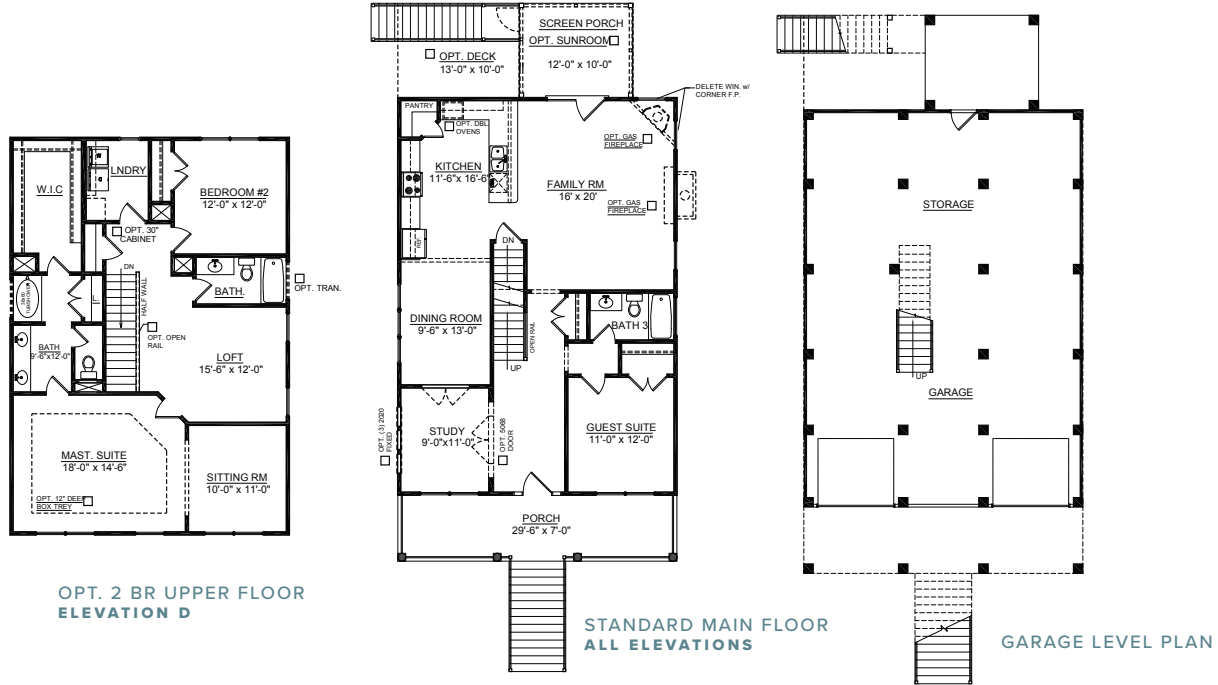

# VIRGINIA

2,433 SQUARE FEET

3-4 BEDROOMS

3 BATHROOMS

OPT. METAL ROOF

OPTIONAL DOOR SHOWN ON ALL ELEVATIONS.

[CRESCENTHOMES.NET](https://www.crescenthomes.net)

CHS 843.466.5000 | GVL 864.406.5000 | NVL 615.392.5000

CRESCENT  
HOMES

REV.  
03.14.20

Dimensions and square footage are approximate. Elevations shown are artist's concepts. Optional features reflected in floor plan. Floor plans may vary per elevation. Crescent Homes reserves the right to make changes without notice or prior obligation.