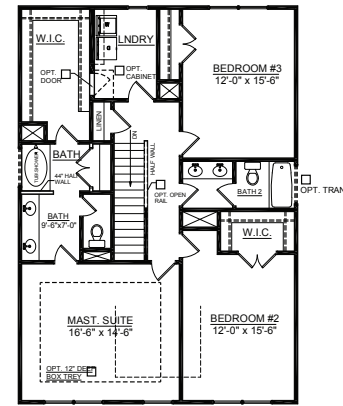

# VIRGINIA

2,433 SQUARE FEET

3-4 BEDROOMS

3 BATHROOMS

OPT. METAL ROOF

OPTIONAL DOOR SHOWN ON ALL ELEVATIONS.

[CRESCENTHOMES.NET](https://www.crescenthomes.net)

CHS 843.466.5000 | GVL 864.406.5000 | NVL 615.392.5000

CRESCENT  
HOMES

REV.  
03.14.20

Dimensions and square footage are approximate. Elevations shown are artist's concepts. Optional features reflected in floor plan. Floor plans may vary per elevation. Crescent Homes reserves the right to make changes without notice or prior obligation.