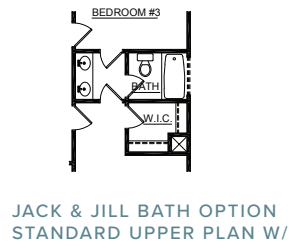

REV.
03.14.20

Dimensions and square footage are approximate. Elevations shown are artist's concepts. Optional features reflected in floor plan. Floor plans may vary per elevation. Crescent Homes reserves the right to make changes without notice or prior obligation.

CRESCENTHOMES.NET

CHS 843.466.5000 | GVL 864.406.5000 | NVL 615.392.5000

CRESCENT
HOMES