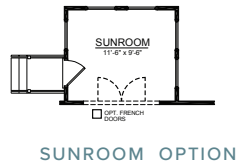

REV.
03.14.20

Dimensions and square footage are approximate. Elevations shown are artist's concepts. Optional features reflected in floor plan. Floor plans may vary per elevation. Crescent Homes reserves the right to make changes without notice or prior obligation.

CRESCENTHOMES.NET

CHS 843.466.5000 | GVL 864.406.5000 | NVL 615.392.5000

CRESCENT
HOMES