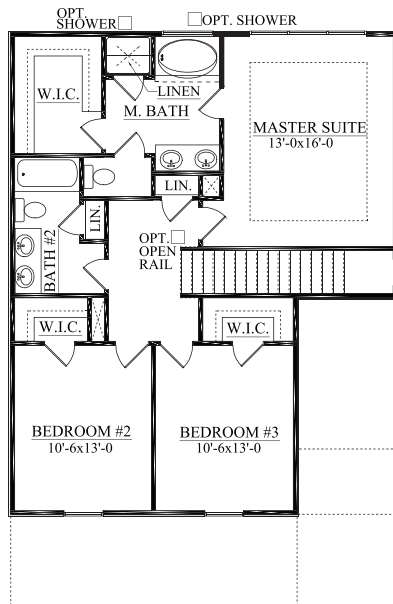

THE HERITAGE SERIES

LIVINGSTON

1,703 SQUARE FEET

3 BEDROOMS

2.5 BATHROOMS

[CRESCENTHOMES.NET](https://www.crescenthomes.net)

CHS 843.466.5000

GVL 864.406.5000

NVL 615.392.5000

CRESCENT
HOMES

SECOND FLOOR PLAN ELEVATION A

SECOND FLOOR PLAN ELEVATION B

SECOND FLOOR PLAN ELEVATION C

FIRST FLOOR PLAN

OPTIONAL SUNROOM

OPTIONAL SCREEN PORCH