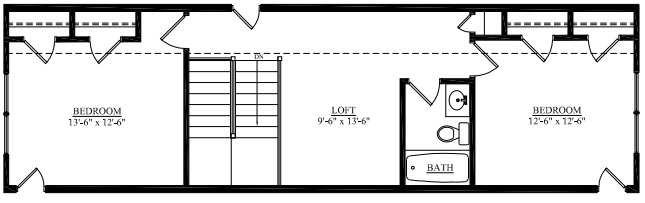

### STONO

2853 SQ. FT.  
4-5 BEDROOMS, 3.5-4.5 BATHS

C

SHOWN W/OPTIONAL FRONT DOOR  
ON ALL ELEVATIONS

**"STONO" 2,853 SF**