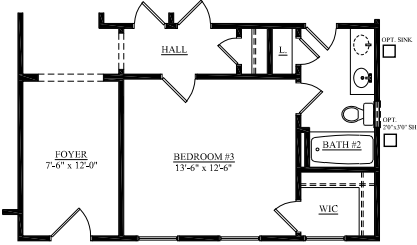

### STONO

2853 SQ. FT.  
4-5 BEDROOMS, 3.5-4.5 BATHS

C

SHOWN W/OPTIONAL FRONT DOOR  
ON ALL ELEVATIONS

**"STONO" 2,853 SF**