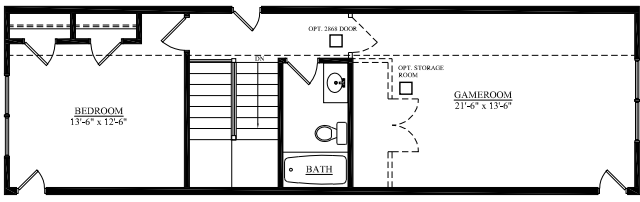

### STONO

2853 SQ. FT.  
4-5 BEDROOMS, 3.5-4.5 BATHS

C

SHOWN W/OPTIONAL FRONT DOOR  
ON ALL ELEVATIONS

**"STONO" 2,853 SF**