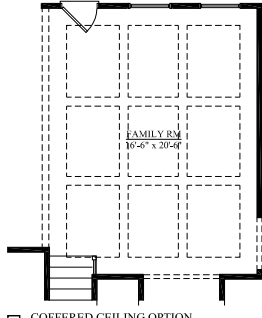

### STONO

2853 SQ. FT.  
4-5 BEDROOMS, 3.5-4.5 BATHS

C

SHOWN W/OPTIONAL FRONT DOOR  
ON ALL ELEVATIONS

**"STONO" 2,853 SF**