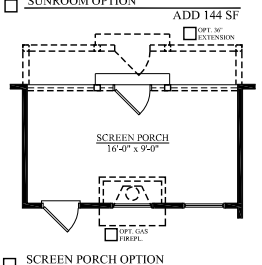

### STONO

2853 SQ. FT.  
4-5 BEDROOMS, 3.5-4.5 BATHS

C

SHOWN W/OPTIONAL FRONT DOOR  
ON ALL ELEVATIONS

**"STONO" 2,853 SF**