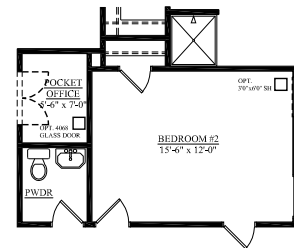

### STONO

2853 SQ. FT.  
4-5 BEDROOMS, 3.5-4.5 BATHS

C

SHOWN W/OPTIONAL FRONT DOOR  
ON ALL ELEVATIONS

**"STONO" 2,853 SF**