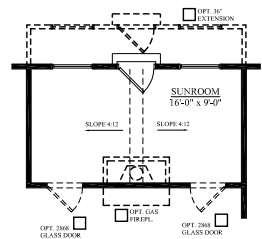

### STONO

2853 SQ. FT.  
4-5 BEDROOMS, 3.5-4.5 BATHS

C

SHOWN W/OPTIONAL FRONT DOOR  
ON ALL ELEVATIONS

**"STONO" 2,853 SF**