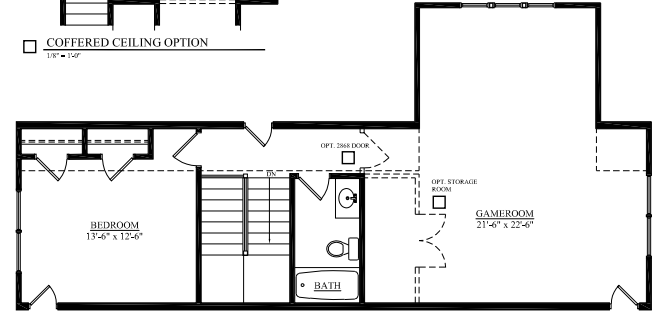

### STONO

2853 SQ. FT.  
4-5 BEDROOMS, 3.5-4.5 BATHS

C

SHOWN W/OPTIONAL FRONT DOOR  
ON ALL ELEVATIONS

**"STONO" 2,853 SF**