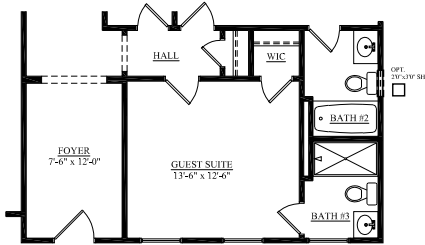

### STONO

2853 SQ. FT.  
4-5 BEDROOMS, 3.5-4.5 BATHS

C

SHOWN W/OPTIONAL FRONT DOOR  
ON ALL ELEVATIONS

**"STONO" 2,853 SF**