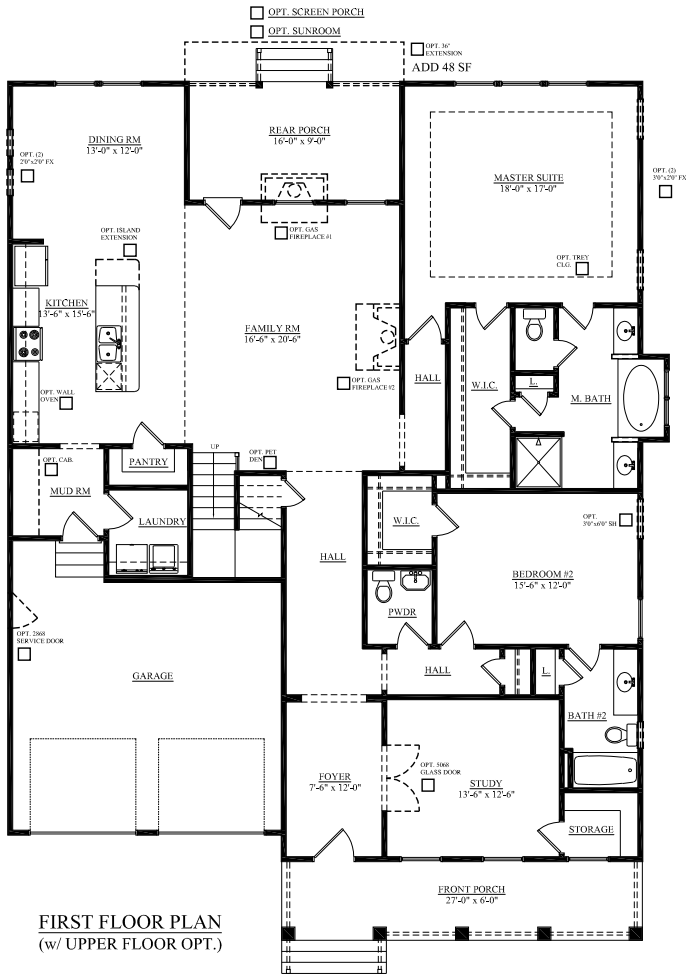

## CLUB INDIGO SERIES

### STONO

2853 SQ. FT.  
4-5 BEDROOMS, 3.5-4.5 BATHS

C

SHOWN W/OPTIONAL FRONT DOOR  
ON ALL ELEVATIONS

**"STONO" 2,853 SF**