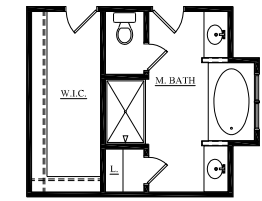

### STONO

2853 SQ. FT.  
4-5 BEDROOMS, 3.5-4.5 BATHS

C

SHOWN W/OPTIONAL FRONT DOOR  
ON ALL ELEVATIONS

**"STONO" 2,853 SF**