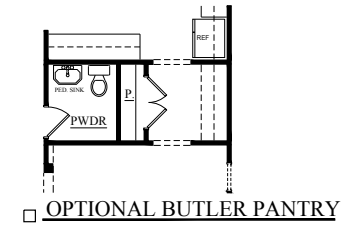

COTTAGE SERIES

SAWGRASS

2211 SQ. FT.
3 BEDROOMS, 2.5 BATHS

Optional metal roof and wrap porch **B**

A Optional wrap porch
and metal roof

C

Railings per code. Optional door shown on all elevations.

MAIN LEVEL PLAN- ELEVATION "A"

UPPER LEVEL PLAN- ELEVATION "A"

"SAWGRASS" 2211 SF