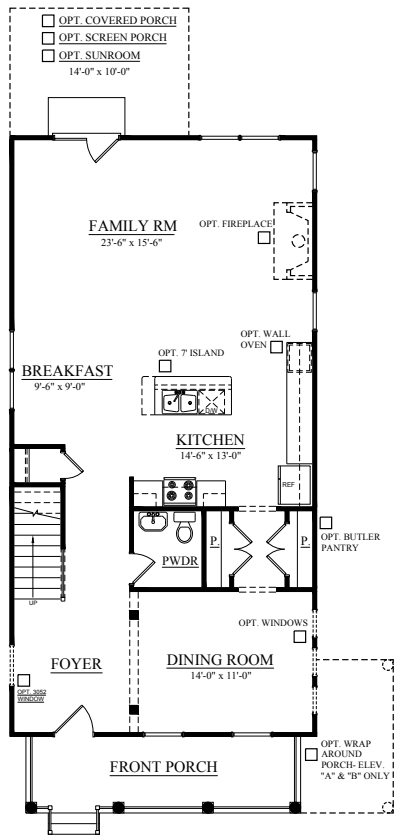

COTTAGE SERIES

SAWGRASS

2211 SQ. FT.
3 BEDROOMS, 2.5 BATHS

Optional metal roof and wrap porch **B**

A Optional wrap porch
and metal roof

C

Railings per code. Optional door shown on all elevations.

MAIN LEVEL PLAN- ELEVATION "A"

UPPER LEVEL PLAN- ELEVATION "A"

"SAWGRASS" 2211 SF