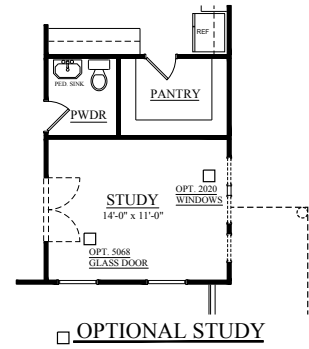

COTTAGE SERIES

SAWGRASS

2211 SQ. FT.
3 BEDROOMS, 2.5 BATHS

Optional metal roof and wrap porch **B**

A Optional wrap porch
and metal roof

C

Railings per code. Optional door shown on all elevations.

MAIN LEVEL PLAN- ELEVATION "A"

UPPER LEVEL PLAN- ELEVATION "A"

"SAWGRASS" 2211 SF