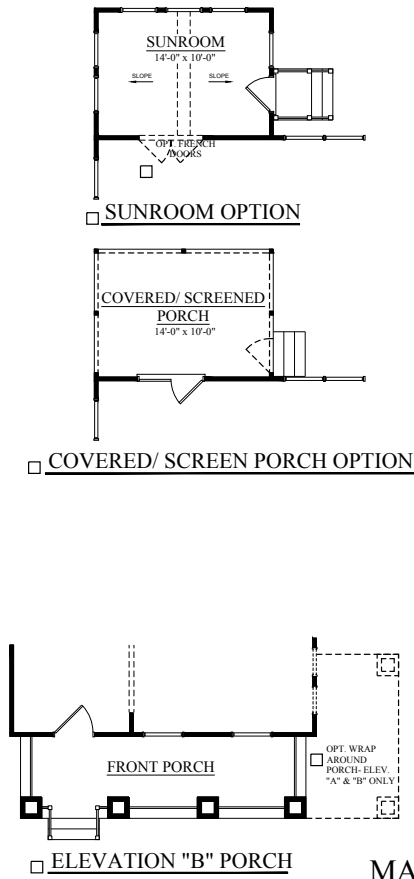

COTTAGE SERIES

SAWGRASS

2211 SQ. FT.
3 BEDROOMS, 2.5 BATHS

Optional metal roof and wrap porch **B**

A Optional wrap porch
and metal roof

C

Railings per code. Optional door shown on all elevations.

MAIN LEVEL PLAN- ELEVATION "A"

UPPER LEVEL PLAN- ELEVATION "A"

"SAWGRASS" 2211 SF