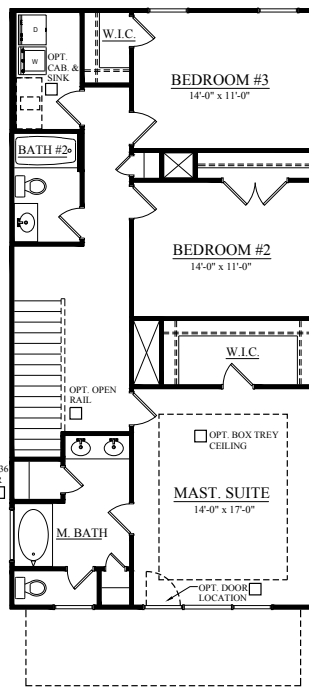

COTTAGE SERIES

SAWGRASS

2211 SQ. FT.
3 BEDROOMS, 2.5 BATHS

Optional metal roof and wrap porch **B**

A Optional wrap porch
and metal roof

C

Railings per code. Optional door shown on all elevations.

MAIN LEVEL PLAN- ELEVATION "A"

UPPER LEVEL PLAN- ELEVATION "A"

"SAWGRASS" 2211 SF