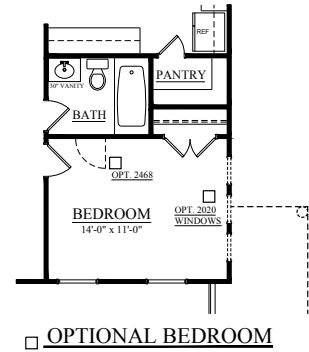

COTTAGE SERIES

SAWGRASS

2211 SQ. FT.
3 BEDROOMS, 2.5 BATHS

Optional metal roof and wrap porch **B**

A Optional wrap porch
and metal roof

C

Railings per code. Optional door shown on all elevations.

MAIN LEVEL PLAN- ELEVATION "A"

UPPER LEVEL PLAN- ELEVATION "A"

"SAWGRASS" 2211 SF