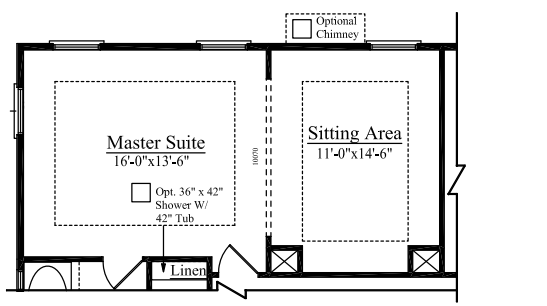

### NEWPORT

2241 SQ. FT.  
4-5 BEDROOMS, 2.5-3.5 BATHS

**A**

**B**

**C**

Optional Front Door shown on all elevations. Railings per code,

Optional Sunroom (Additional 120 S.F. Heated)

**Second Floor**

Optional Master Suite  
Sitting Area

Upper Level Elevation - C

Upper Level Plan For Elevations - A & B

"NEWPORT" 2241 Sq. Ft.

Rev. 12-19-16