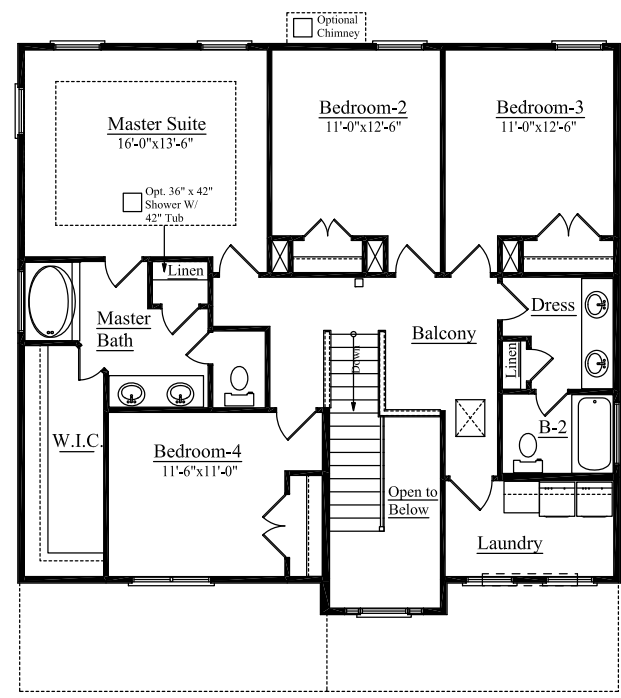

### NEWPORT

2241 SQ. FT.  
4-5 BEDROOMS, 2.5-3.5 BATHS

**A**

**B**

**C**

Optional Front Door shown on all elevations. Railings per code,

Optional Sunroom (Additional 120 S.F. Heated)

**Second Floor**

Optional Master Suite  
Sitting Area

Upper Level Elevation - C

Upper Level Plan For Elevations - A & B

"NEWPORT" 2241 Sq. Ft.

Rev. 12-19-16