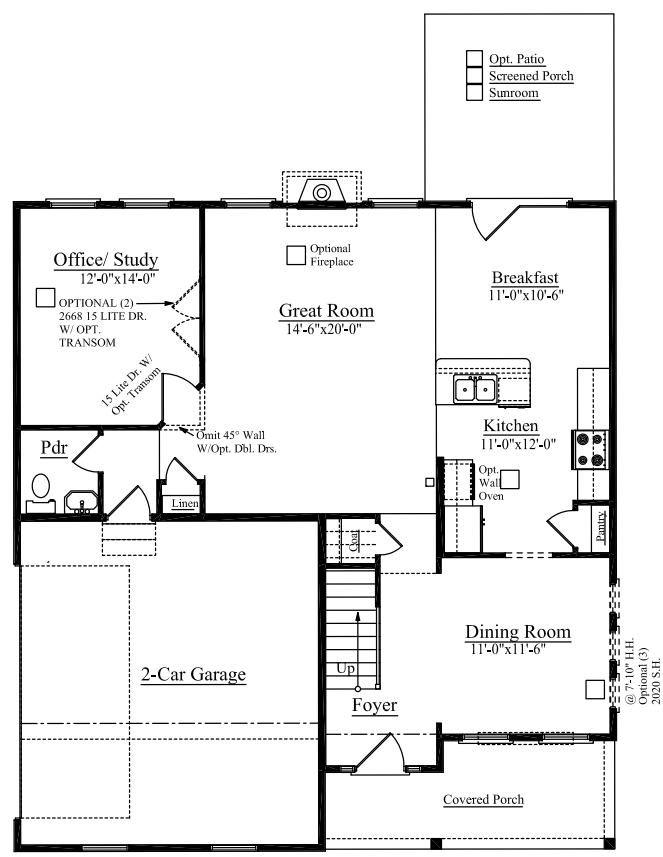

### NEWPORT

2241 SQ. FT.  
4-5 BEDROOMS, 2.5-3.5 BATHS

**A**

**B**

**C**

Optional Front Door shown on all elevations. Railings per code,

Optional Sunroom (Additional 120 S.F. Heated)

**Second Floor**

Optional Master Suite  
Sitting Area

Upper Level Elevation - C

Upper Level Plan For Elevations - A & B

"NEWPORT" 2241 Sq. Ft.

Rev. 12-19-16