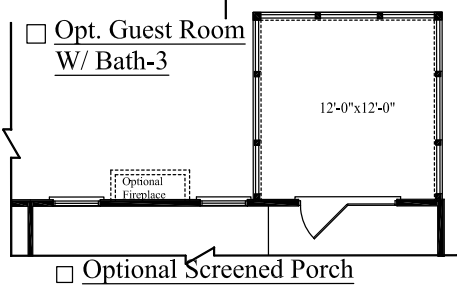

### NEWPORT

2241 SQ. FT.  
4-5 BEDROOMS, 2.5-3.5 BATHS

**A**

**B**

**C**

Optional Front Door shown on all elevations. Railings per code,

Optional Sunroom (Additional 120 S.F. Heated)

**Second Floor**

Optional Master Suite  
Sitting Area

Upper Level Elevation - C

Upper Level Plan For Elevations - A & B

"NEWPORT" 2241 Sq. Ft.

Rev. 12-19-16