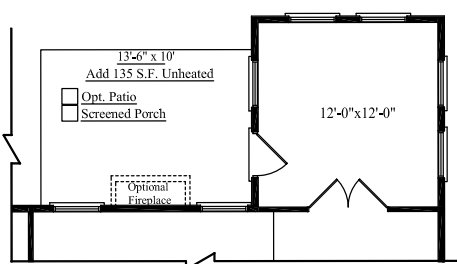

### NEWPORT

2241 SQ. FT.  
4-5 BEDROOMS, 2.5-3.5 BATHS

**A**

**B**

**C**

Optional Front Door shown on all elevations. Railings per code,

Optional Sunroom (Additional 120 S.F. Heated)

**Second Floor**

Optional Master Suite  
Sitting Area

Upper Level Elevation - C

Upper Level Plan For Elevations - A & B

"NEWPORT" 2241 Sq. Ft.

Rev. 12-19-16