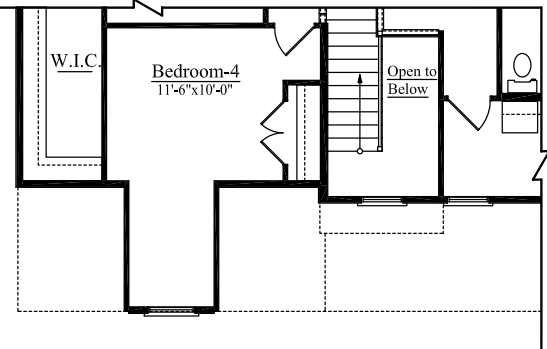

### NEWPORT

2241 SQ. FT.  
4-5 BEDROOMS, 2.5-3.5 BATHS

**A**

**B**

**C**

Optional Front Door shown on all elevations. Railings per code,

Optional Sunroom (Additional 120 S.F. Heated)

**Second Floor**

Optional Master Suite  
Sitting Area

Upper Level Elevation - C

Upper Level Plan For Elevations - A & B

"NEWPORT" 2241 Sq. Ft.

Rev. 12-19-16