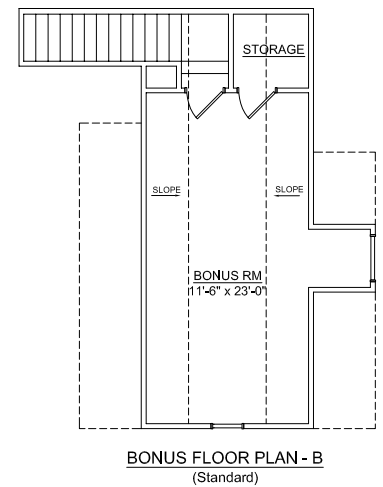

PALMETTO SERIES

DELAWARE

2688 SQ. FT.
3 BEDROOMS, 2.5 BATHS

Optional Front Door shown on all elevations.

B

A

"DELAWARE" 2688 Sq. Ft.

Rev. 12-19-16