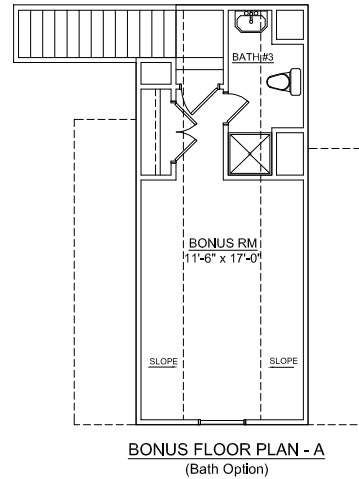

PALMETTO SERIES

DELAWARE

2688 SQ. FT.
3 BEDROOMS, 2.5 BATHS

Optional Front Door shown on all elevations.

B

A

"DELAWARE" 2688 Sq. Ft.

Rev. 12-19-16