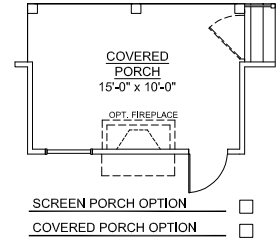

PALMETTO SERIES

DELAWARE

2688 SQ. FT.
3 BEDROOMS, 2.5 BATHS

Optional Front Door shown on all elevations.

B

A

"DELAWARE" 2688 Sq. Ft.

Rev. 12-19-16