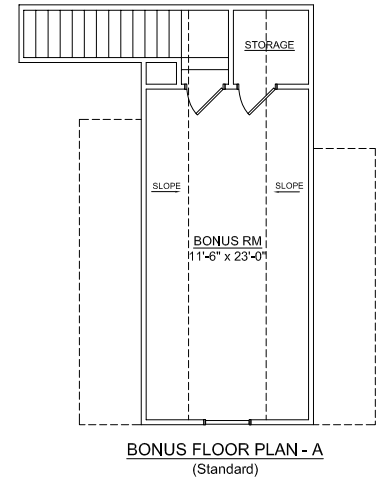

PALMETTO SERIES

DELAWARE

2688 SQ. FT.
3 BEDROOMS, 2.5 BATHS

Optional Front Door shown on all elevations.

B

A

"DELAWARE" 2688 Sq. Ft.

Rev. 12-19-16