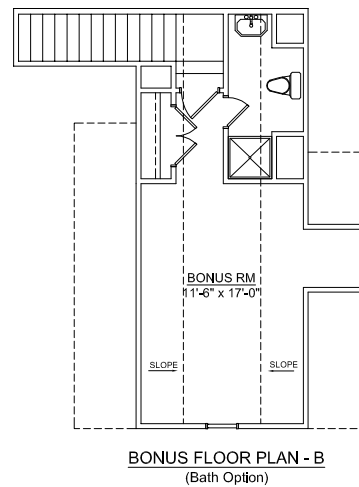

PALMETTO SERIES

DELAWARE

2688 SQ. FT.
3 BEDROOMS, 2.5 BATHS

Optional Front Door shown on all elevations.

B

A

"DELAWARE" 2688 Sq. Ft.

Rev. 12-19-16