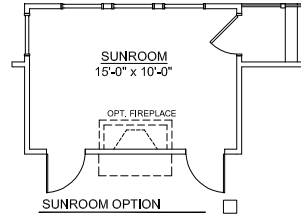

PALMETTO SERIES

DELAWARE

2688 SQ. FT.
3 BEDROOMS, 2.5 BATHS

Optional Front Door shown on all elevations.

B

A

"DELAWARE" 2688 Sq. Ft.

Rev. 12-19-16