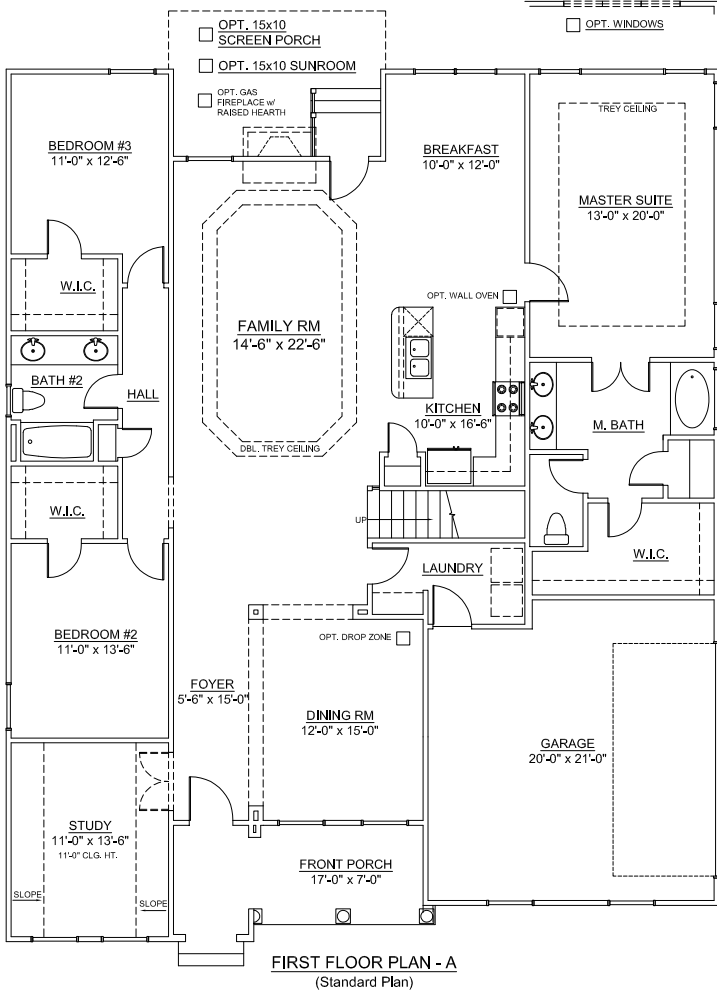

PALMETTO SERIES

DELAWARE

2688 SQ. FT.
3 BEDROOMS, 2.5 BATHS

Optional Front Door shown on all elevations.

B

A

"DELAWARE" 2688 Sq. Ft.

Rev. 12-19-16