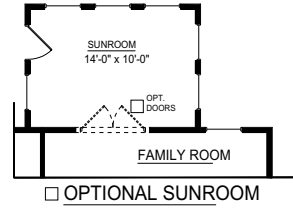

HERITAGE II SERIES

WINCHESTER

2765 SQ. FT.  
4-5 BEDROOMS, 3.5 BATHS

A

B

C

FIRST FLOOR PLAN

SECOND FLOOR PLAN ELEV. A

# "WINCHESTER" 2765 SF