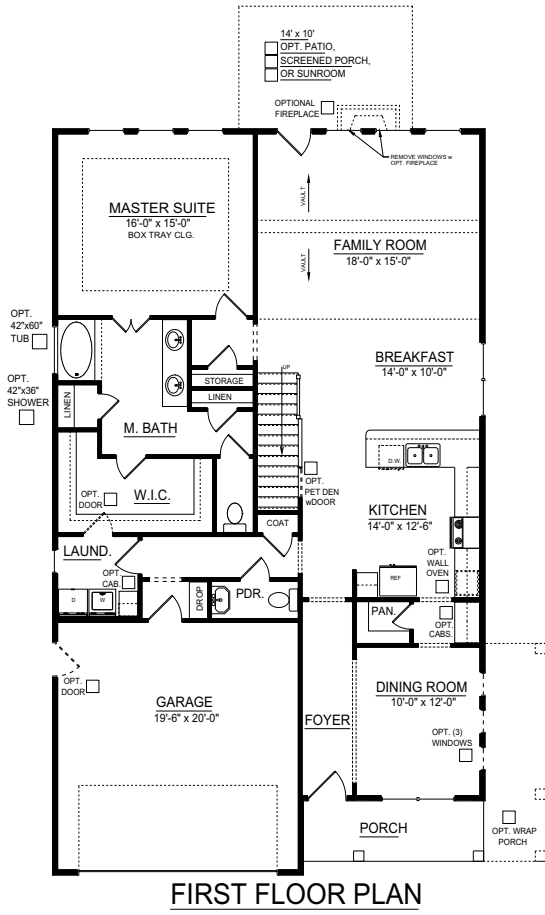

HERITAGE II SERIES

WINCHESTER

2765 SQ. FT.  
4-5 BEDROOMS, 3.5 BATHS

A

B

C

FIRST FLOOR PLAN

SECOND FLOOR PLAN ELEV. A

# "WINCHESTER" 2765 SF