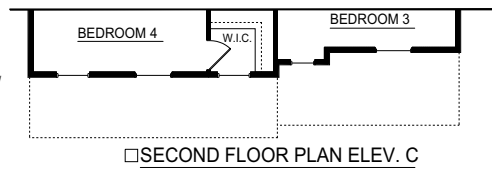

HERITAGE II SERIES

WINCHESTER

2765 SQ. FT.  
4-5 BEDROOMS, 3.5 BATHS

A

B

C

FIRST FLOOR PLAN

SECOND FLOOR PLAN ELEV. A

# "WINCHESTER" 2765 SF