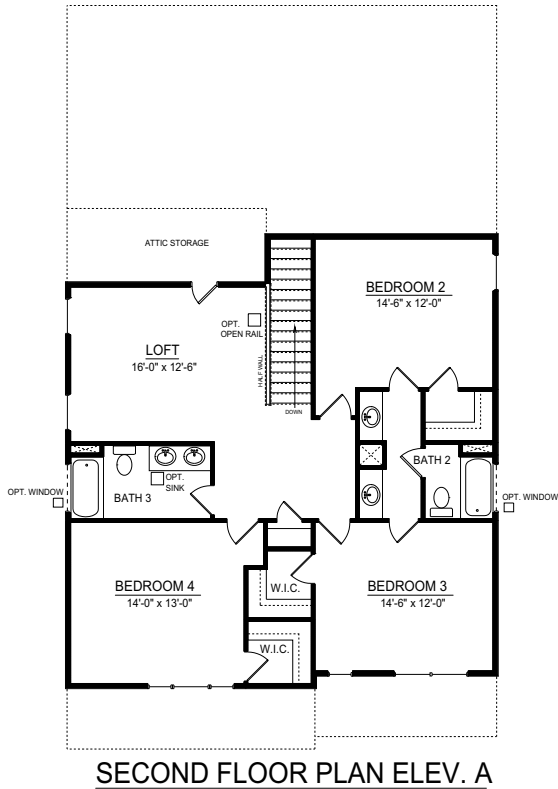

HERITAGE II SERIES

WINCHESTER

2765 SQ. FT.  
4-5 BEDROOMS, 3.5 BATHS

A

B

C

FIRST FLOOR PLAN

SECOND FLOOR PLAN ELEV. A

# "WINCHESTER" 2765 SF