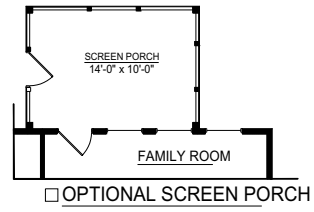

HERITAGE II SERIES

WINCHESTER

2765 SQ. FT.  
4-5 BEDROOMS, 3.5 BATHS

A

B

C

FIRST FLOOR PLAN

SECOND FLOOR PLAN ELEV. A

# "WINCHESTER" 2765 SF