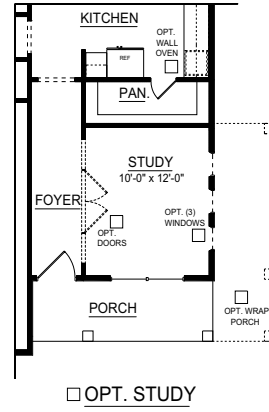

HERITAGE II SERIES

WINCHESTER

2765 SQ. FT.  
4-5 BEDROOMS, 3.5 BATHS

A

B

C

FIRST FLOOR PLAN

SECOND FLOOR PLAN ELEV. A

# "WINCHESTER" 2765 SF