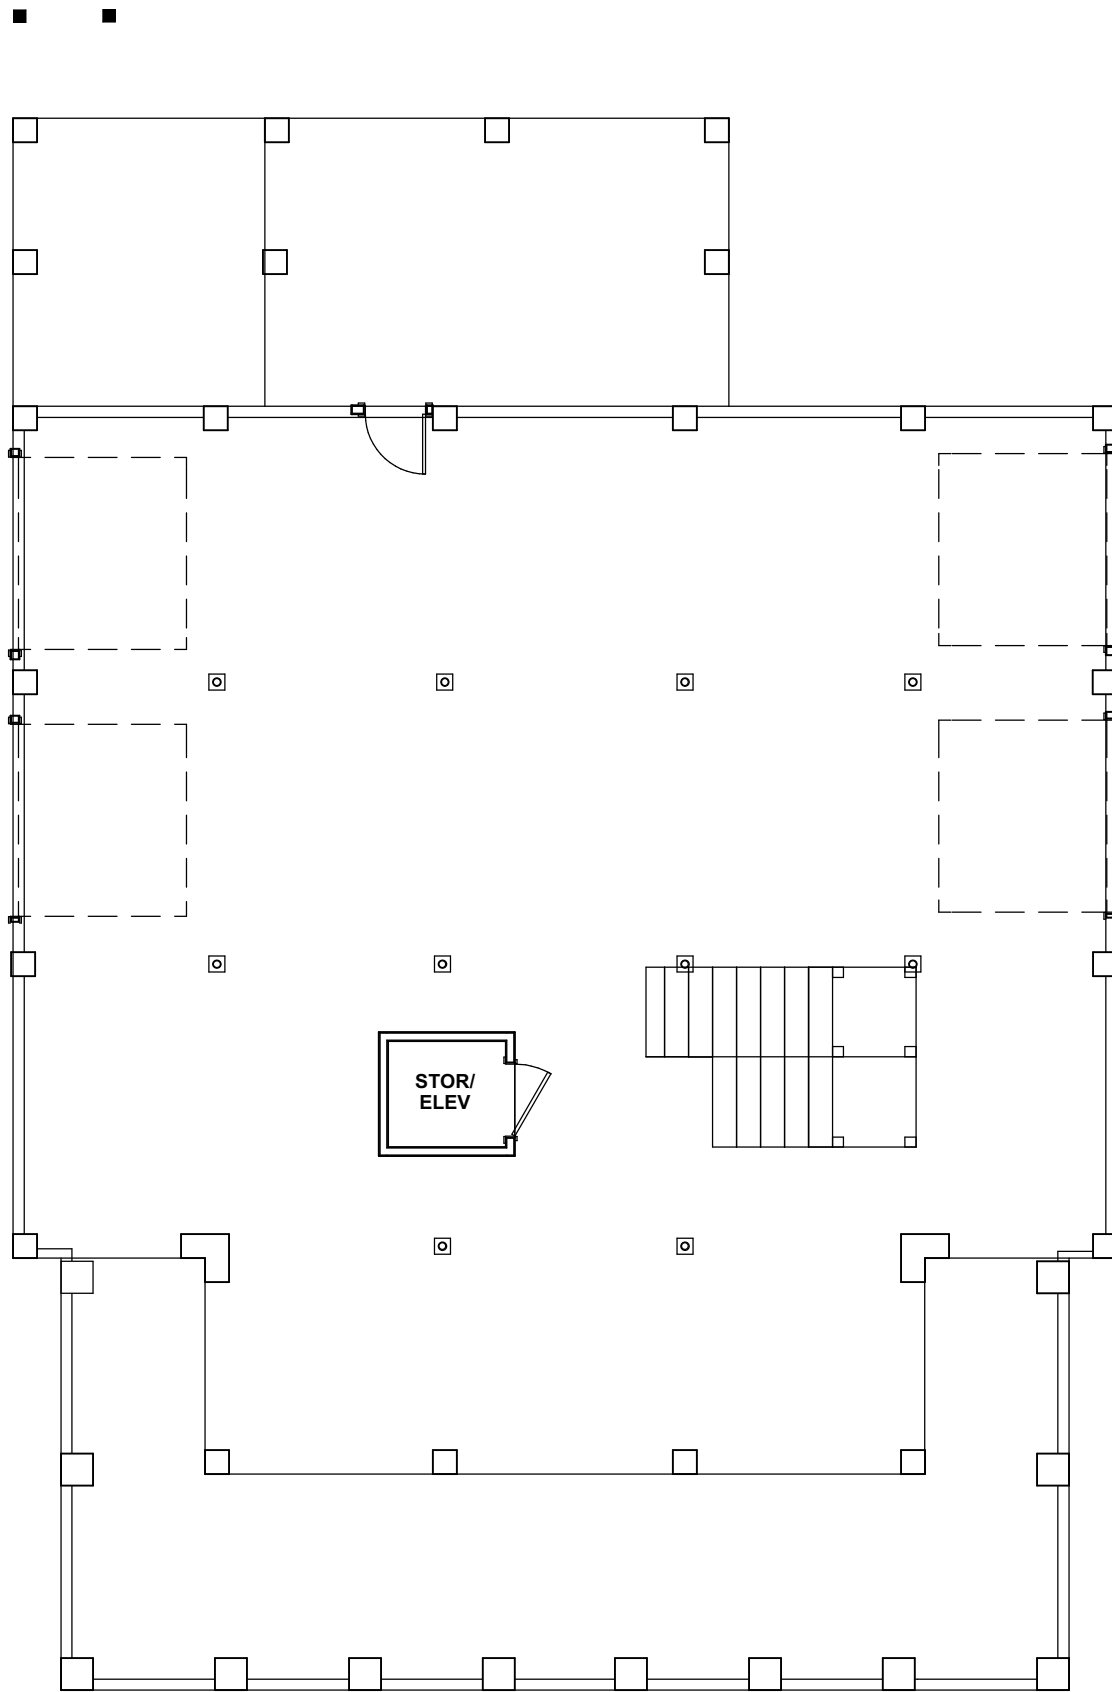

FLEX

BY

CRESCENT HOMES

MIDDLETON
4-5 BR, 3.5 BA,
2,994-3,204 SF

FLEX

BY

CRESCENT HOMES

MIDDLETON
4-5 BR, 3.5 BA,
2,994-3,204 SF

FRONT ELEVATION A

FLEX

BY

CRESCENT HOMES

MIDDLETON
4-5 BR, 3.5 BA,
2,994-3,204 SF

FRONT ELEVATION B

FLEX

BY

CRESCENT HOMES

MIDDLETON
4-5 BR, 3.5 BA,
2,994-3,204 SF

REAR ELEVATION OPTIONS

FLEX

BY

CRESCENT HOMES

MIDDLETON
4-5 BR, 3.5 BA,
2,994-3,204 SF

REAR ELEVATION OPTIONS

FLEX

BY

CRESCENT HOMES

MIDDLETON
 4-5 BR, 3.5 BA,
 2,994-3,204 SF

DELUXE
 KITCHEN OPTION

FIRST FLOOR