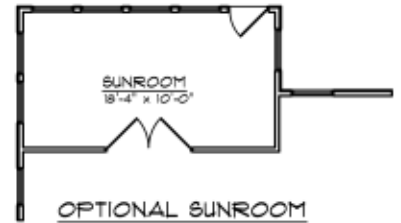

FIRST FLOOR

ELEVATION B