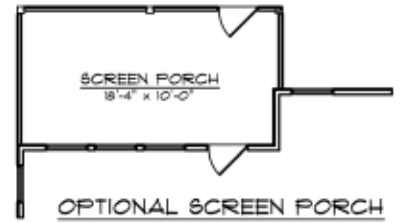

FIRST FLOOR

ELEVATION B