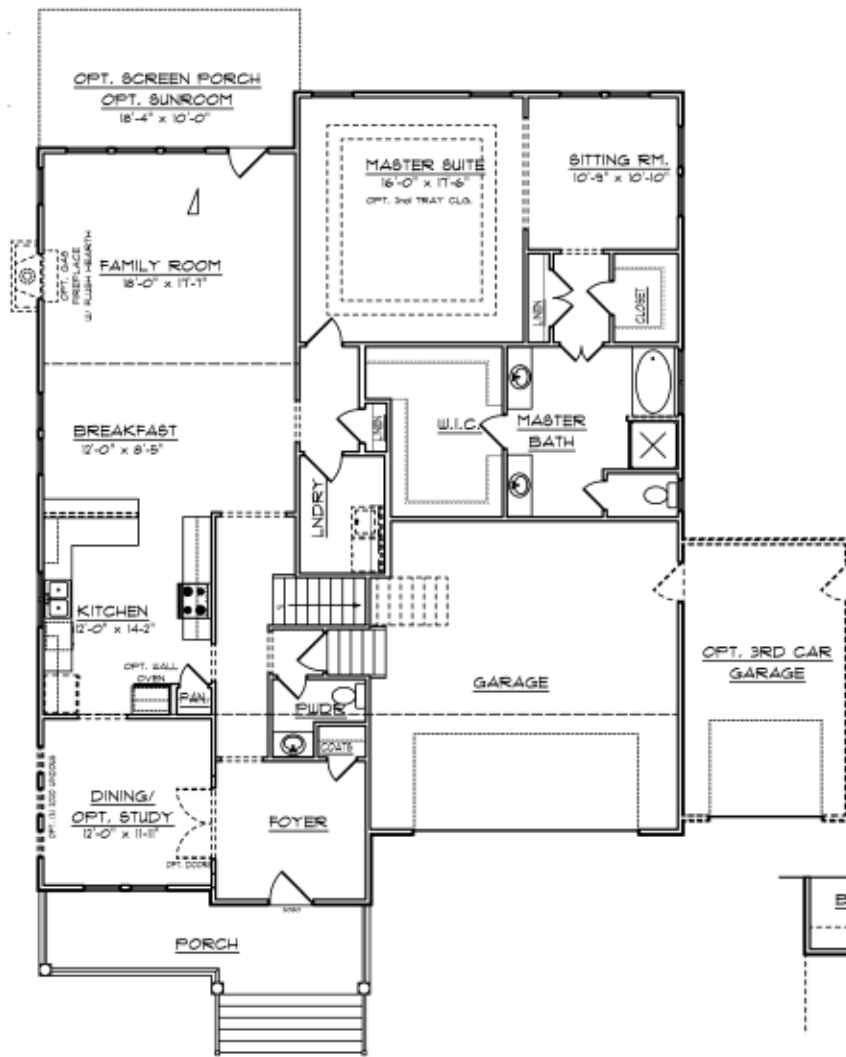

CLUB INDIGO SERIES

HABERSHAM

3114 SQ. FT.

3 BEDROOMS, 2.5-3 BATHS WITH BONUS ROOM

C

A

B

D

SHOWN W/OPTIONAL
3-CAR GARAGE

FIRST FLOOR

ELEVATION B

SECOND FLOOR

ELEVATION A

ELEVATION C

ELEVATION D

Habersham

Elev. A 3134 Sq. Ft.

Elev. B 3128 Sq. Ft.

Elev. C 3142 Sq. Ft.

Elev. D 3090 Sq. Ft.

Rev. 2/18/2015