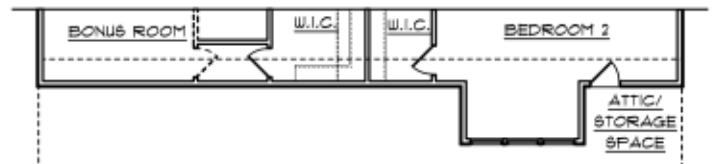

FIRST FLOOR

ELEVATION B