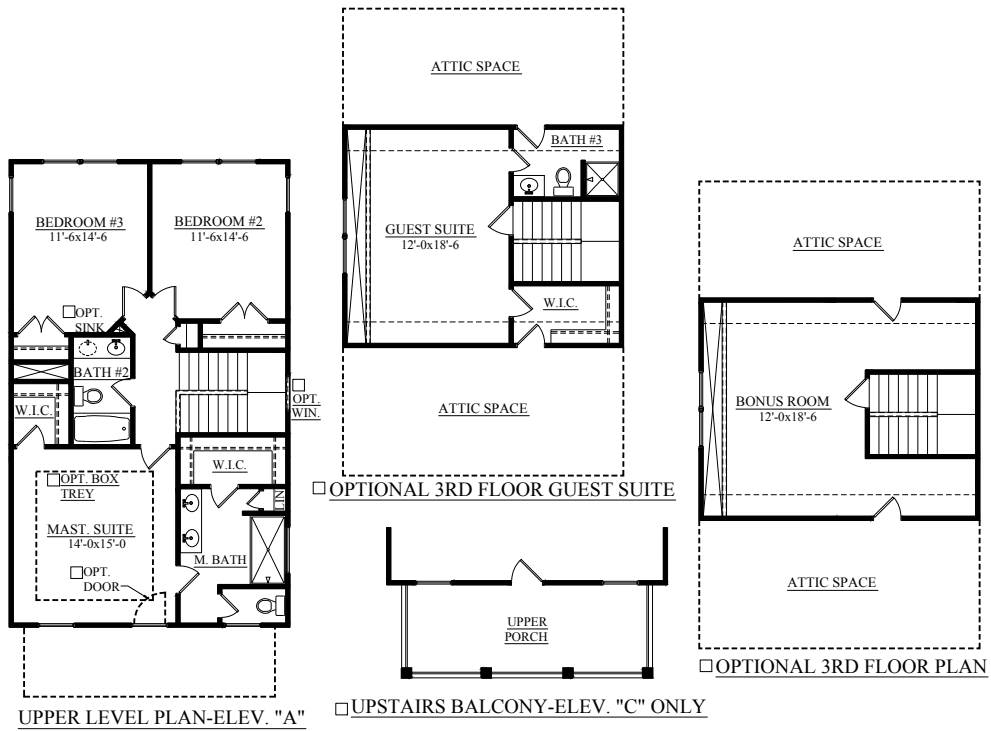

TOLLGATE VILLAGE

COOPER

1854 SQ. FT.
3-4 BEDROOMS, 2.5-3.5 BATHS

A

B

SHOWN W/OPT. METAL
ROOF & WRAP PORCH

SHOWN WITH
OPTIONAL
METAL ROOF

"COOPER FOR TOLLGATE VILLAGE" 1854Sq. Ft.