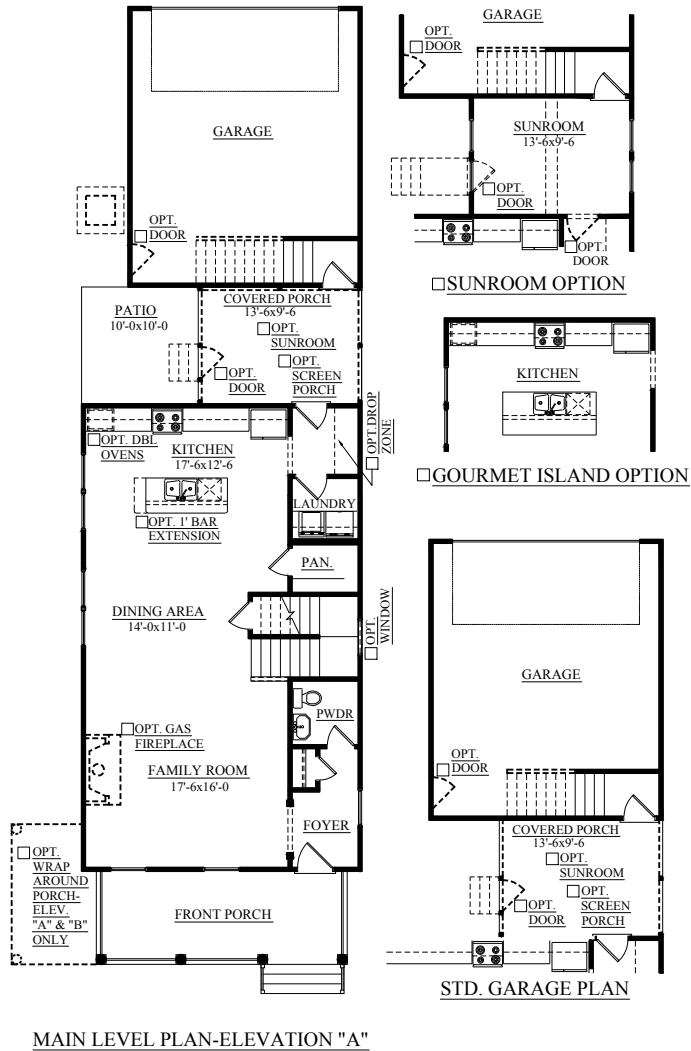

TOLLGATE VILLAGE

COOPER

1854 SQ. FT.
3-4 BEDROOMS, 2.5-3.5 BATHS

A

B

SHOWN W/OPT. METAL
ROOF & WRAP PORCH

SHOWN WITH
OPTIONAL
METAL ROOF

"COOPER FOR TOLLGATE VILLAGE" 1854Sq. Ft.