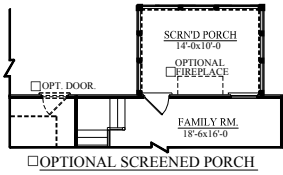

### CASSIDY

2649 SQ. FT.  
4-5 BEDROOMS, 2.5-3.5 BATHS

A

B

C

"CASSIDY" 2649 Sq. Ft.

RIGHTS RESERVED TO MAKE CHANGES AT ANY TIME, DUE TO NEW CODE REGULATIONS OR DESIGN MANDATES, WITHOUT NOTICE OR PRIOR OBLIGATION. REFER TO SPECS FOR NEIGHBORHOOD SPECIFICS THAT MAY BE DIFFERENT THAT WHAT IS DEPICTED ON THIS SHEET.