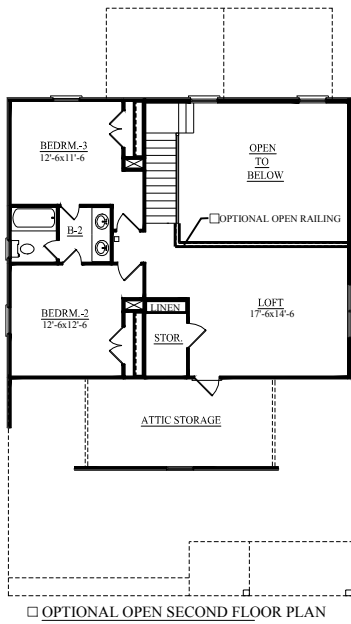

### CASSIDY

2649 SQ. FT.  
4-5 BEDROOMS, 2.5-3.5 BATHS

A

B

C

"CASSIDY" 2649 Sq. Ft.

RIGHTS RESERVED TO MAKE CHANGES AT ANY TIME, DUE TO NEW CODE REGULATIONS OR DESIGN MANDATES, WITHOUT NOTICE OR PRIOR OBLIGATION. REFER TO SPECS FOR NEIGHBORHOOD SPECIFICS THAT MAY BE DIFFERENT THAT WHAT IS DEPICTED ON THIS SHEET.