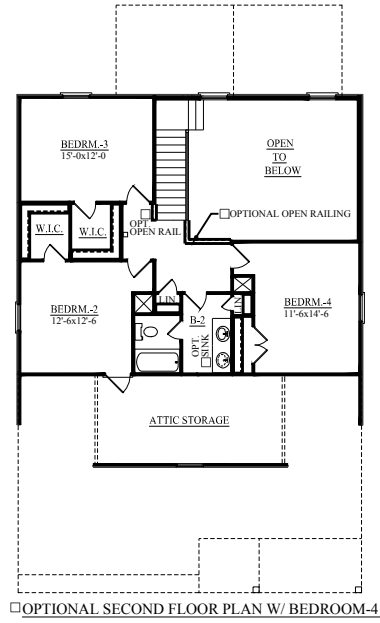

### CASSIDY

2649 SQ. FT.  
4-5 BEDROOMS, 2.5-3.5 BATHS

A

B

C

"CASSIDY" 2649 Sq. Ft.

RIGHTS RESERVED TO MAKE CHANGES AT ANY TIME, DUE TO NEW CODE REGULATIONS OR DESIGN MANDATES, WITHOUT NOTICE OR PRIOR OBLIGATION. REFER TO SPECS FOR NEIGHBORHOOD SPECIFICS THAT MAY BE DIFFERENT THAT WHAT IS DEPICTED ON THIS SHEET.