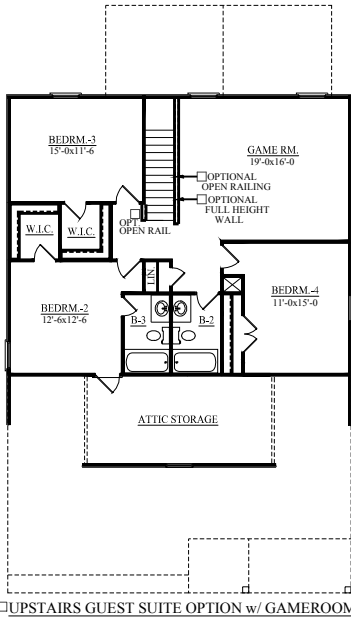

### CASSIDY

2649 SQ. FT.  
4-5 BEDROOMS, 2.5-3.5 BATHS

A

B

C

"CASSIDY" 2649 Sq. Ft.

RIGHTS RESERVED TO MAKE CHANGES AT ANY TIME, DUE TO NEW CODE REGULATIONS OR DESIGN MANDATES, WITHOUT NOTICE OR PRIOR OBLIGATION. REFER TO SPECS FOR NEIGHBORHOOD SPECIFICS THAT MAY BE DIFFERENT THAT WHAT IS DEPICTED ON THIS SHEET.