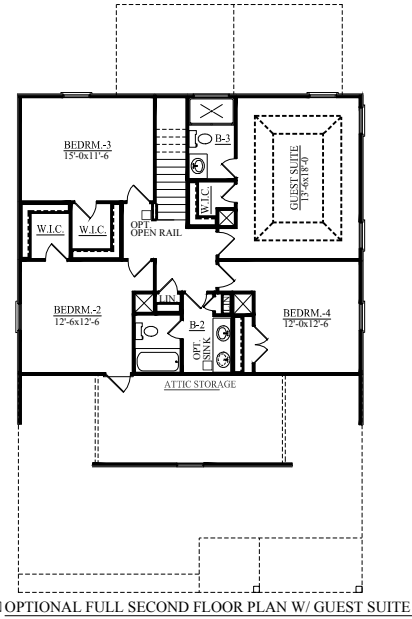

### CASSIDY

2649 SQ. FT.  
4-5 BEDROOMS, 2.5-3.5 BATHS

A

B

C

"CASSIDY" 2649 Sq. Ft.

RIGHTS RESERVED TO MAKE CHANGES AT ANY TIME, DUE TO NEW CODE REGULATIONS OR DESIGN MANDATES, WITHOUT NOTICE OR PRIOR OBLIGATION. REFER TO SPECS FOR NEIGHBORHOOD SPECIFICS THAT MAY BE DIFFERENT THAT WHAT IS DEPICTED ON THIS SHEET.