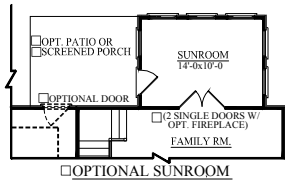

### CASSIDY

2649 SQ. FT.  
4-5 BEDROOMS, 2.5-3.5 BATHS

A

B

C

"CASSIDY" 2649 Sq. Ft.

RIGHTS RESERVED TO MAKE CHANGES AT ANY TIME, DUE TO NEW CODE REGULATIONS OR DESIGN MANDATES, WITHOUT NOTICE OR PRIOR OBLIGATION. REFER TO SPECS FOR NEIGHBORHOOD SPECIFICS THAT MAY BE DIFFERENT THAT WHAT IS DEPICTED ON THIS SHEET.