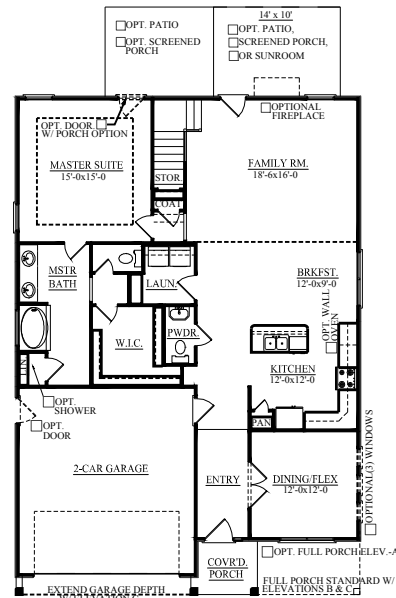

### CASSIDY

2649 SQ. FT.  
4-5 BEDROOMS, 2.5-3.5 BATHS

A

B

C

"CASSIDY" 2649 Sq. Ft.

RIGHTS RESERVED TO MAKE CHANGES AT ANY TIME, DUE TO NEW CODE REGULATIONS OR DESIGN MANDATES, WITHOUT NOTICE OR PRIOR OBLIGATION. REFER TO SPECS FOR NEIGHBORHOOD SPECIFICS THAT MAY BE DIFFERENT THAT WHAT IS DEPICTED ON THIS SHEET.