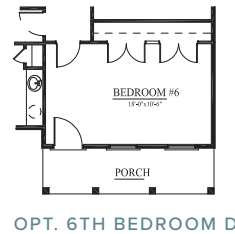

THE PALMETTO SERIES

LINCOLN

3,040-3,064 SQUARE FEET

5-6 BEDROOMS

3.5-4 BATHROOMS

[CRESCENTHOMES.NET](https://www.crescenthomes.net)

CHS 843.466.5000

GVL 864.406.5000

NVL 615.392.5000

CRESCENT
HOMES

THE LINCOLN

THE PALMETTO SERIES

REV. 10.22.19

Dimensions and square footage are approximate. Elevations shown are artist's concepts. Optional features reflected in floor plan. Floor plans may vary per elevation. Crescent Homes reserves the right to make changes without notice or prior obligation.