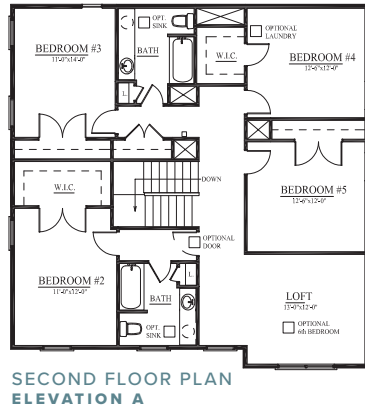

THE PALMETTO SERIES

LINCOLN

3,040-3,064 SQUARE FEET

5-6 BEDROOMS

3.5-4 BATHROOMS

[CRESCENTHOMES.NET](https://www.crescenthomes.net)

CHS 843.466.5000

GVL 864.406.5000

NVL 615.392.5000

CRESCENT
HOMES

THE LINCOLN

THE PALMETTO SERIES

REV. 10.22.19

Dimensions and square footage are approximate. Elevations shown are artist's concepts. Optional features reflected in floor plan. Floor plans may vary per elevation. Crescent Homes reserves the right to make changes without notice or prior obligation.