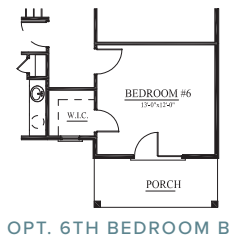

THE PALMETTO SERIES

LINCOLN

3,040-3,064 SQUARE FEET

5-6 BEDROOMS

3.5-4 BATHROOMS

[CRESCENTHOMES.NET](https://www.crescenthomes.net)

CHS 843.466.5000

GVL 864.406.5000

NVL 615.392.5000

CRESCENT
HOMES

THE LINCOLN

THE PALMETTO SERIES

REV. 10.22.19

Dimensions and square footage are approximate. Elevations shown are artist's concepts. Optional features reflected in floor plan. Floor plans may vary per elevation. Crescent Homes reserves the right to make changes without notice or prior obligation.