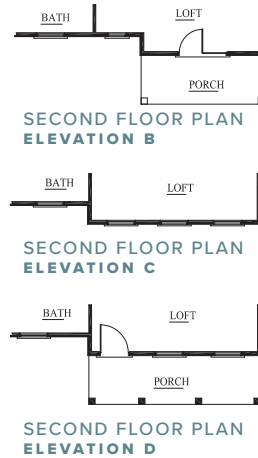

THE PALMETTO SERIES

LINCOLN

3,040-3,064 SQUARE FEET

5-6 BEDROOMS

3.5-4 BATHROOMS

[CRESCENTHOMES.NET](https://www.crescenthomes.net)

CHS 843.466.5000

GVL 864.406.5000

NVL 615.392.5000

CRESCENT
HOMES

THE LINCOLN

THE PALMETTO SERIES

REV. 10.22.19

Dimensions and square footage are approximate. Elevations shown are artist's concepts. Optional features reflected in floor plan. Floor plans may vary per elevation. Crescent Homes reserves the right to make changes without notice or prior obligation.