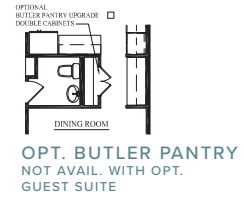

THE LINCOLN

THE PALMETTO SERIES

REV. 10.22.19

Dimensions and square footage are approximate. Elevations shown are artist's concepts. Optional features reflected in floor plan. Floor plans may vary per elevation. Crescent Homes reserves the right to make changes without notice or prior obligation.

CRESCENTHOMES.NET

CHS 843.466.5000 | GVL 864.406.5000 | NVL 615.392.5000

CRESCENT HOMES