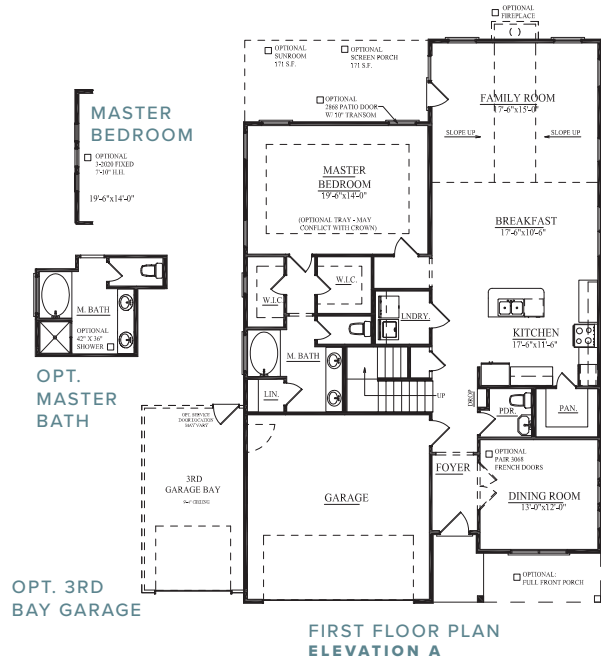

THE PALMETTO SERIES

LINCOLN

3,040-3,064 SQUARE FEET

5-6 BEDROOMS

3.5-4 BATHROOMS

[CRESCENTHOMES.NET](https://www.crescenthomes.net)

CHS 843.466.5000

GVL 864.406.5000

NVL 615.392.5000

CRESCENT
HOMES

THE LINCOLN

THE PALMETTO SERIES

REV. 10.22.19

Dimensions and square footage are approximate. Elevations shown are artist's concepts. Optional features reflected in floor plan. Floor plans may vary per elevation. Crescent Homes reserves the right to make changes without notice or prior obligation.