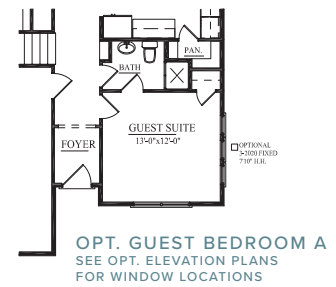

THE PALMETTO SERIES

LINCOLN

3,040-3,064 SQUARE FEET

5-6 BEDROOMS

3.5-4 BATHROOMS

[CRESCENTHOMES.NET](https://www.crescenthomes.net)

CHS 843.466.5000

GVL 864.406.5000

NVL 615.392.5000

CRESCENT
HOMES

THE LINCOLN

THE PALMETTO SERIES

REV. 10.22.19

Dimensions and square footage are approximate. Elevations shown are artist's concepts. Optional features reflected in floor plan. Floor plans may vary per elevation. Crescent Homes reserves the right to make changes without notice or prior obligation.