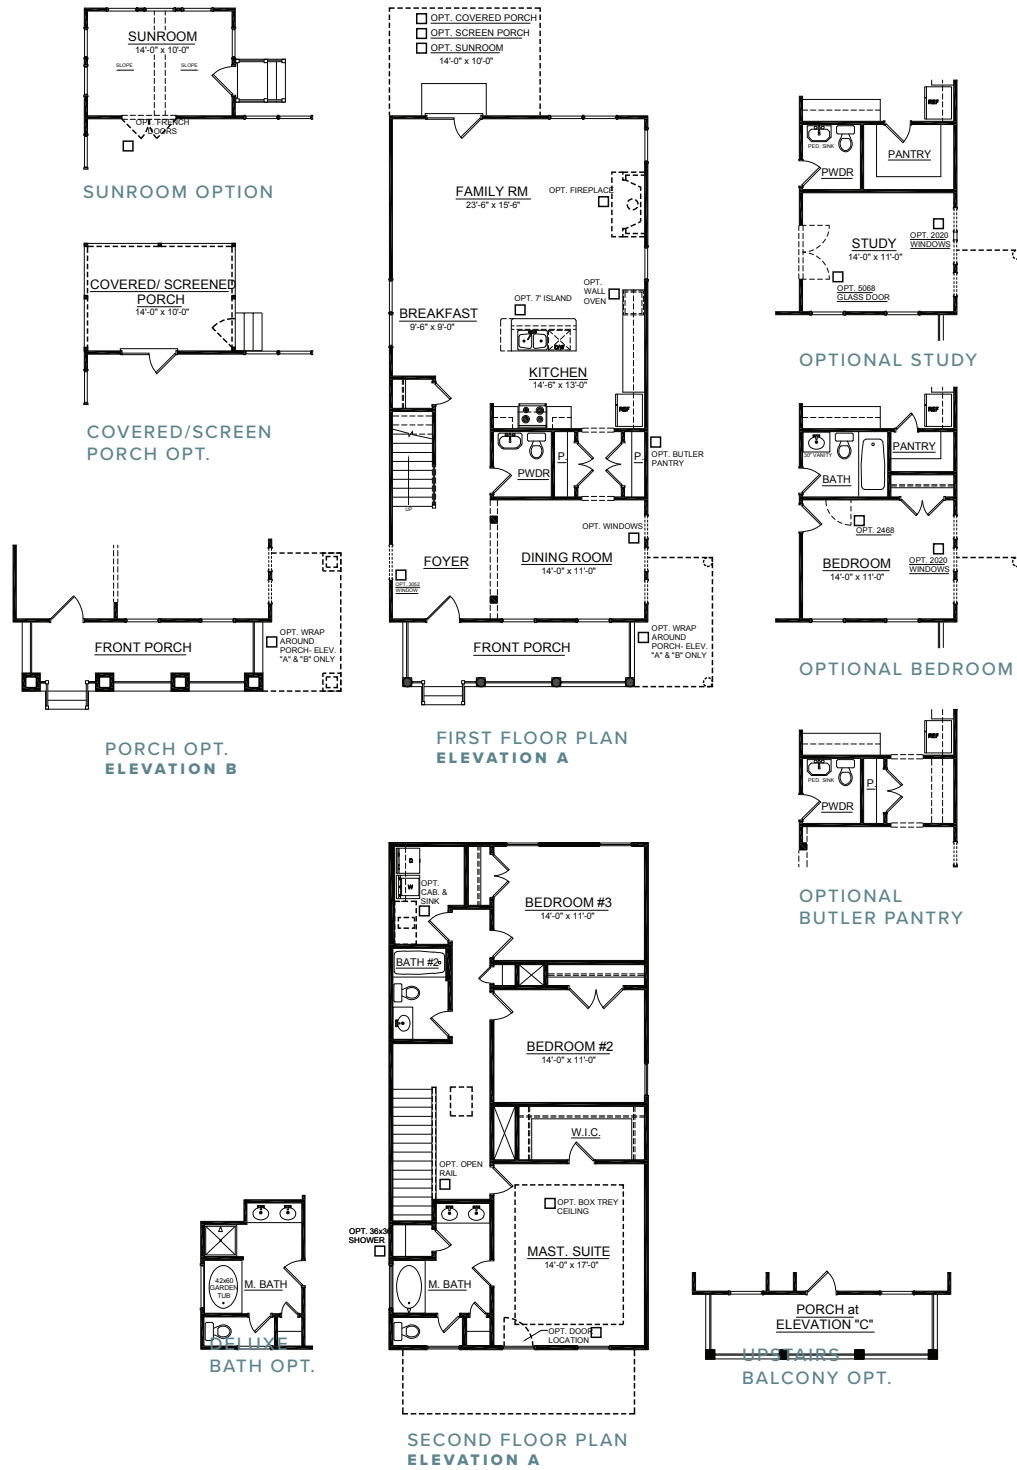

# SAWGRASS

2,211 SQUARE FEET | 3 BEDROOMS | 2.5 BATHROOMS

OPTIONAL METAL ROOF AND WRAP PORCH

[CRESCENTHOMES.NET](https://www.crescenthomes.net)

CHS 843.466.5000 | GVL 864.406.5000 | NVL 615.392.5000

CRESCENT  
HOMES

THE SAWGRASS

THE COTTAGE SERIES

REV. 10.31.19

Dimensions and square footage are approximate. Elevations shown are artist's concepts. Optional features reflected in floor plan. Floor plans may vary per elevation. Crescent Homes reserves the right to make changes without notice or prior obligation.