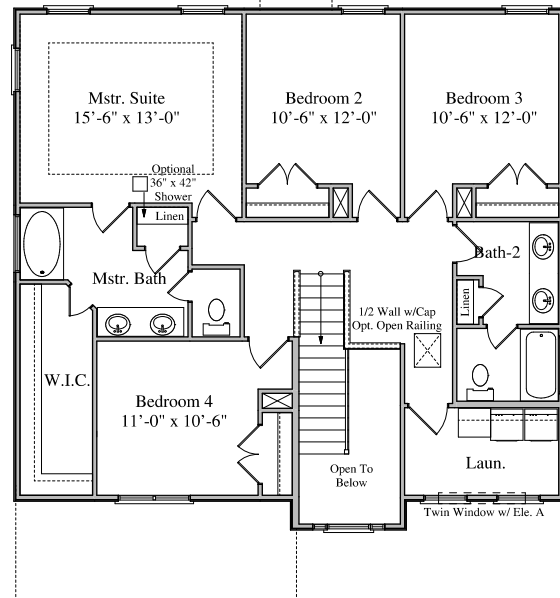

**PALMETTO SERIES**

**NEWPORT**

2261 SQ. FT.  
4 BEDROOMS, 2.5 BATHS

**A**

**C**

**B**

# FIRST FLOOR

# SECOND FLOOR

Upper Level Plan  
Elevation C

Upper Level Plan  
Elevation A & B

**NEWPORT**  
2261 SQ FT

Rev 3/2013