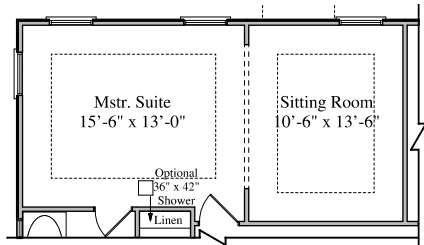

**PALMETTO SERIES**

**NEWPORT**

2261 SQ. FT.  
4 BEDROOMS, 2.5 BATHS

**A**

**C**

**B**

# FIRST FLOOR

# SECOND FLOOR

Upper Level Plan  
Elevation C

Upper Level Plan  
Elevation A & B

**NEWPORT**  
2261 SQ FT

Rev 3/2013