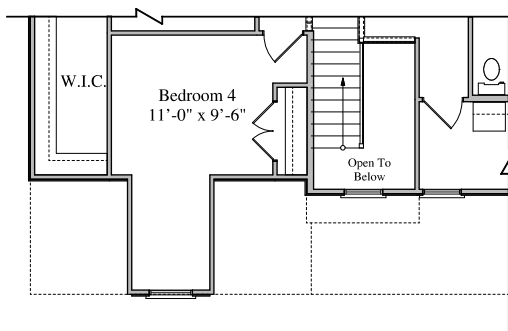

**PALMETTO SERIES**

**NEWPORT**

2261 SQ. FT.  
4 BEDROOMS, 2.5 BATHS

**A**

**C**

**B**

# FIRST FLOOR

# SECOND FLOOR

Upper Level Plan  
Elevation C

Upper Level Plan  
Elevation A & B

**NEWPORT**  
2261 SQ FT

Rev 3/2013