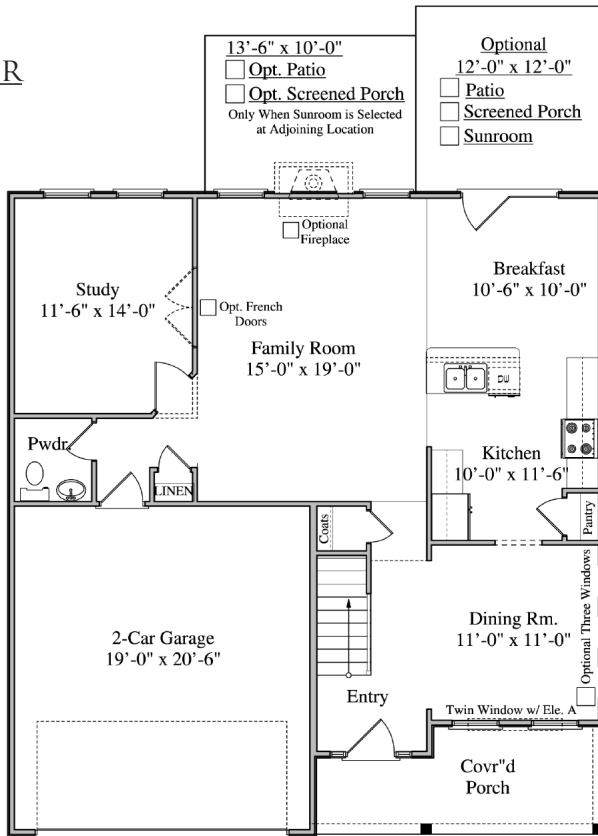

**PALMETTO SERIES**

**NEWPORT**

2261 SQ. FT.  
4 BEDROOMS, 2.5 BATHS

**A**

**C**

**B**

# FIRST FLOOR

# SECOND FLOOR

Upper Level Plan  
Elevation C

Upper Level Plan  
Elevation A & B

**NEWPORT**  
2261 SQ FT

Rev 3/2013