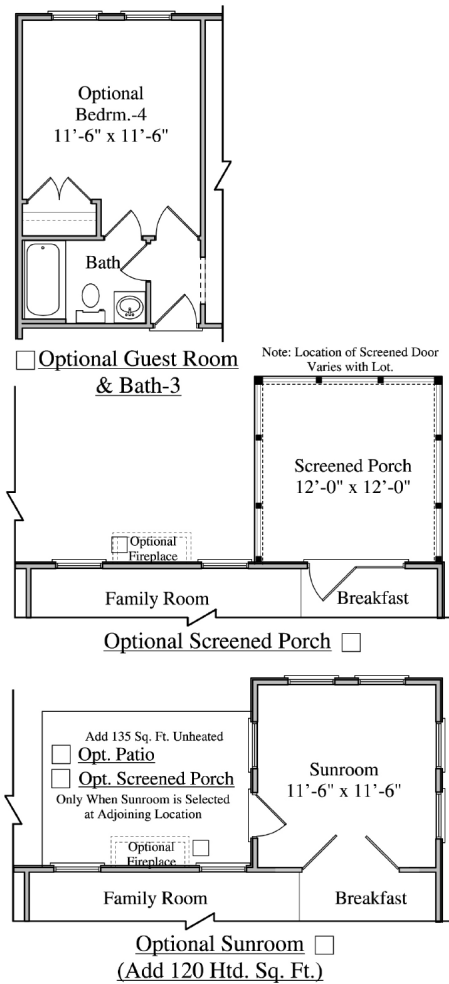

**PALMETTO SERIES**

**NEWPORT**

2261 SQ. FT.  
4 BEDROOMS, 2.5 BATHS

**A**

**C**

**B**

# FIRST FLOOR

# SECOND FLOOR

Upper Level Plan  
Elevation C

Upper Level Plan  
Elevation A & B

**NEWPORT**  
2261 SQ FT

Rev 3/2013