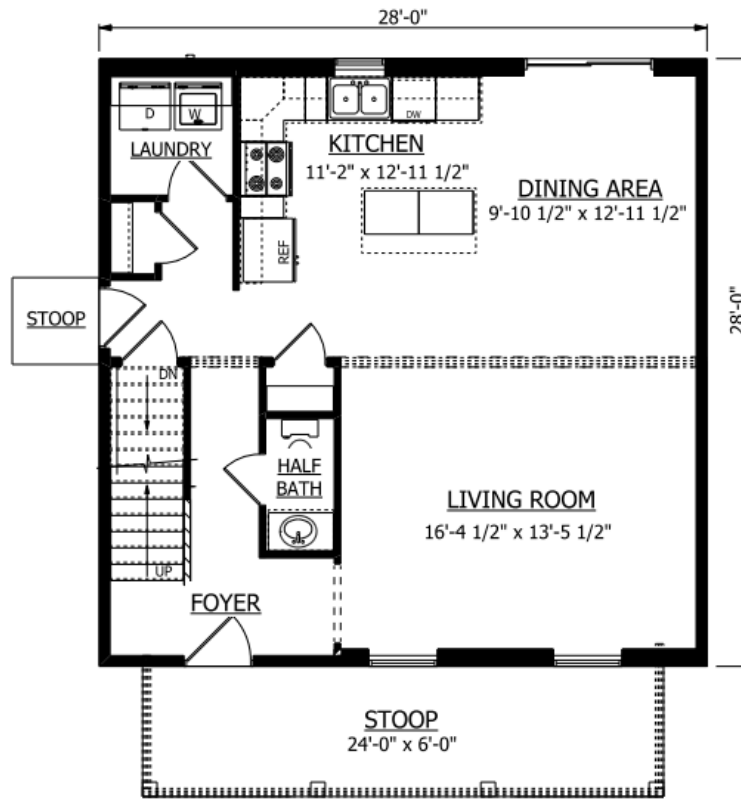

2 STORY,
3 BEDROOM

RILEY

3 

2.5 

1,568 

This charming two-story residence boasts an open-concept first floor, a master bedroom suite located on the second floor, and a generous 24-foot front porch.

FEATURING

Open-Concept First Floor

First Floor Laundry

Spacious 24' Front Porch

Second Floor Master Bedroom Suite w/ Master Bath and WIC

Craftsman Exterior featuring Shakes, Window Wrap, and Columns

BROOKSIDE
CUSTOM HOMES