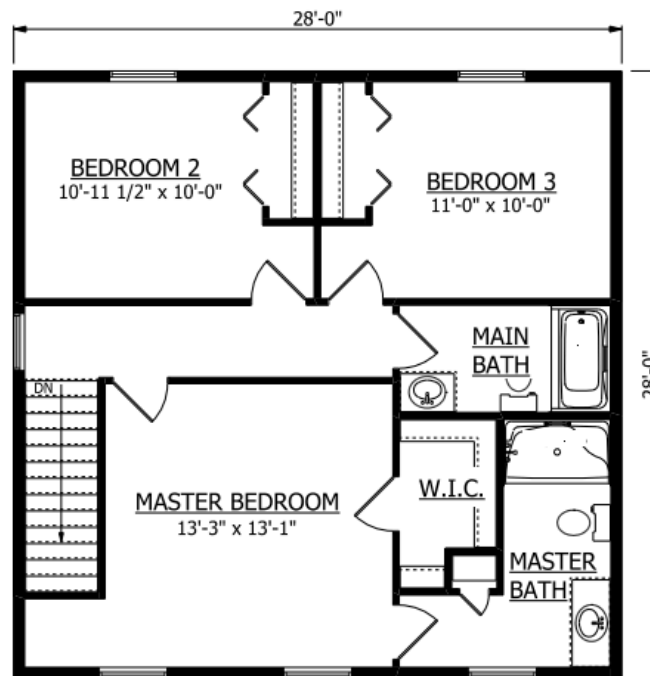

2 STORY,
3 BEDROOM

RILEY

3 

2.5 

1,568 

This charming two-story residence boasts an open-concept first floor, a master bedroom suite located on the second floor, and a generous 24-foot front porch.

FEATURING

Open-Concept First Floor

First Floor Laundry

Spacious 24' Front Porch

Second Floor Master Bedroom Suite w/ Master Bath and WIC

Craftsman Exterior featuring Shakes, Window Wrap, and Columns

BROOKSIDE
CUSTOM HOMES