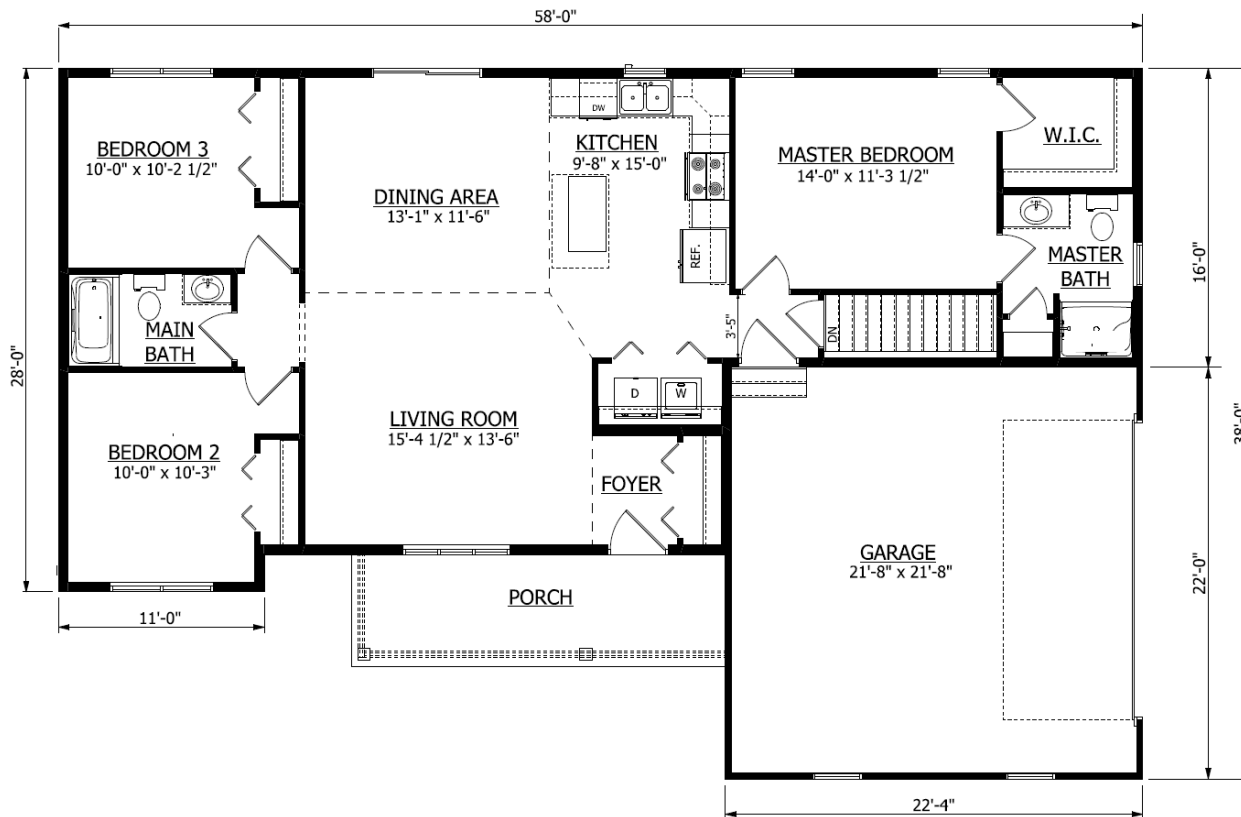

1 STORY,
3 BEDROOM

BENTLEY

3 

2 

2 

1,310 

A modest three-bedroom home featuring a master bedroom suite, an open-concept design, and a beautiful craftsman-style exterior.

FEATURING

Open Concept
Kitchen, Dining, &
Living Room

5' Kitchen Island w/
Overhang

Master Bedroom
Suite with Walk-In
Closet & Master Bath

20' Long Porch w/
Columns

Craftsman exterior
featuring Board &
Batten, Shakes,
Corbel Brackets, and
Window Grids