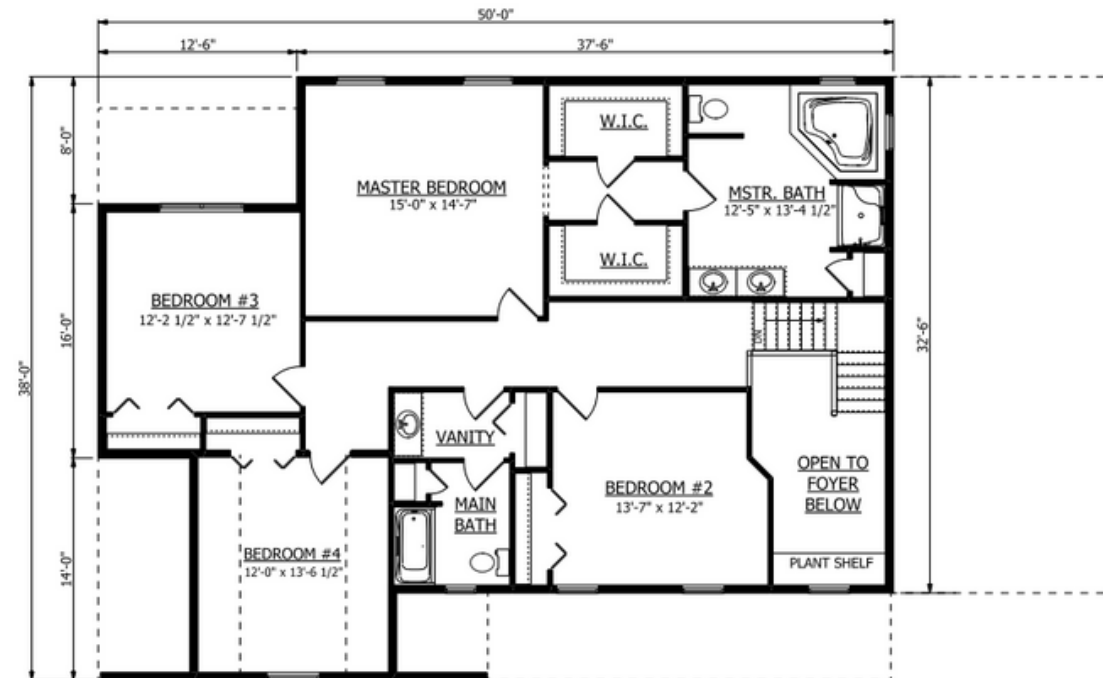

*the* Casale 1

*features:*

**4 BEDROOMS | 2.5 BATHS | Approx. 2873 sq. feet**

---

Two-Story Home w/ Large Master Suite including (2) Walk-in Closets.

# 1st Floor

# 2nd Floor

# *the* Casale 1

Corner Soaking Tub  
in Master Bath

Great Room  
w/ Cathedral Ceiling

First floor mudroom/laundry

Walk-in Pantry Closet  
in Mud Area

Kitchen Island  
w/ Breakfast Bar overhang

Open Foyer

Partial stone veneer on front  
of house/garage