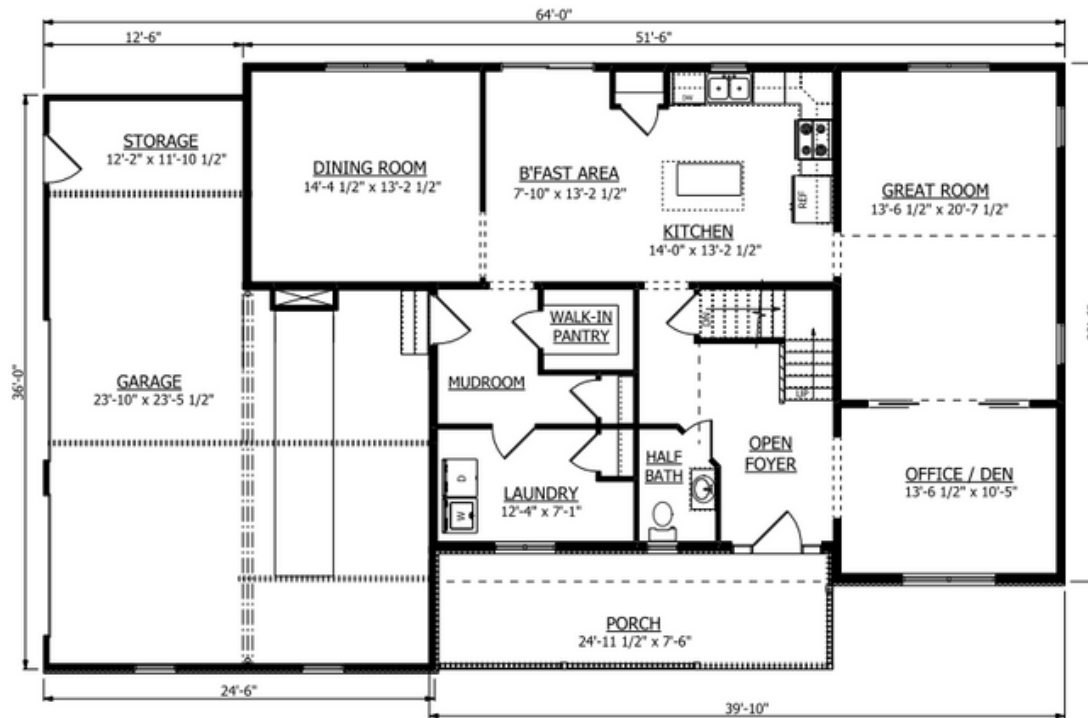

*the* Casale 1

*features:*

**4 BEDROOMS | 2.5 BATHS | Approx. 2873 sq. feet**

---

Two-Story Home w/ Large Master Suite including (2) Walk-in Closets.

# 1st Floor

# 2nd Floor

# *the* Casale 1

Corner Soaking Tub  
in Master Bath

Great Room  
w/ Cathedral Ceiling

First floor mudroom/laundry

Walk-in Pantry Closet  
in Mud Area

Kitchen Island  
w/ Breakfast Bar overhang

Open Foyer

Partial stone veneer on front  
of house/garage