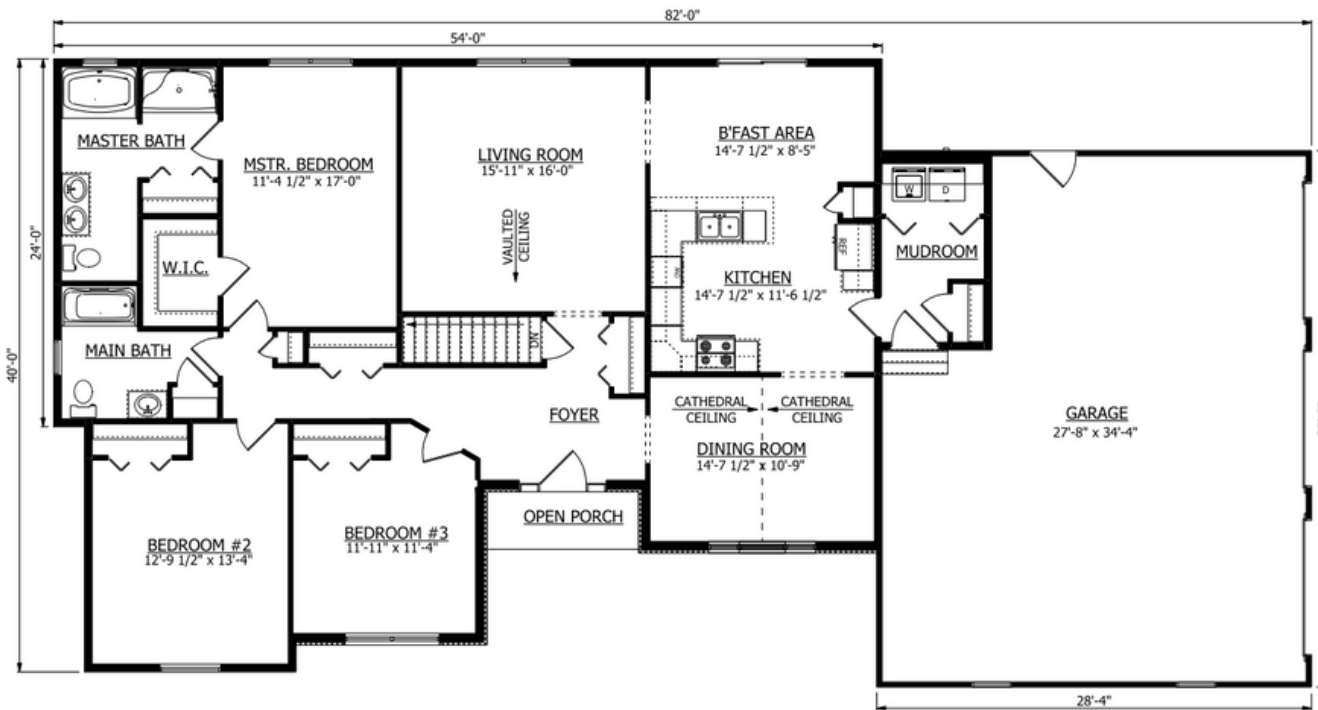

the Musser 2

features:

3 BEDROOMS | 2 BATHS | Approx. 1947 sq. feet

Popular Ranch-Style Home w/ 9' ceilings & Great Curb Appeal.
Features Beautiful Front Windows in Formal Dining Room.

Floor Plan

the Musser 2

9' ceiling

Vaulted Ceiling above Living Room Area

Dining Room w/ Cathedral Ceiling & Distinctive Window Design

Master Bedroom Suite w/ Walk-in Closet. Master Bath w/ Shower & Soaker Tub

Convenient Kitchen access to Breakfast Area & Formal Dining Room

3-car garage