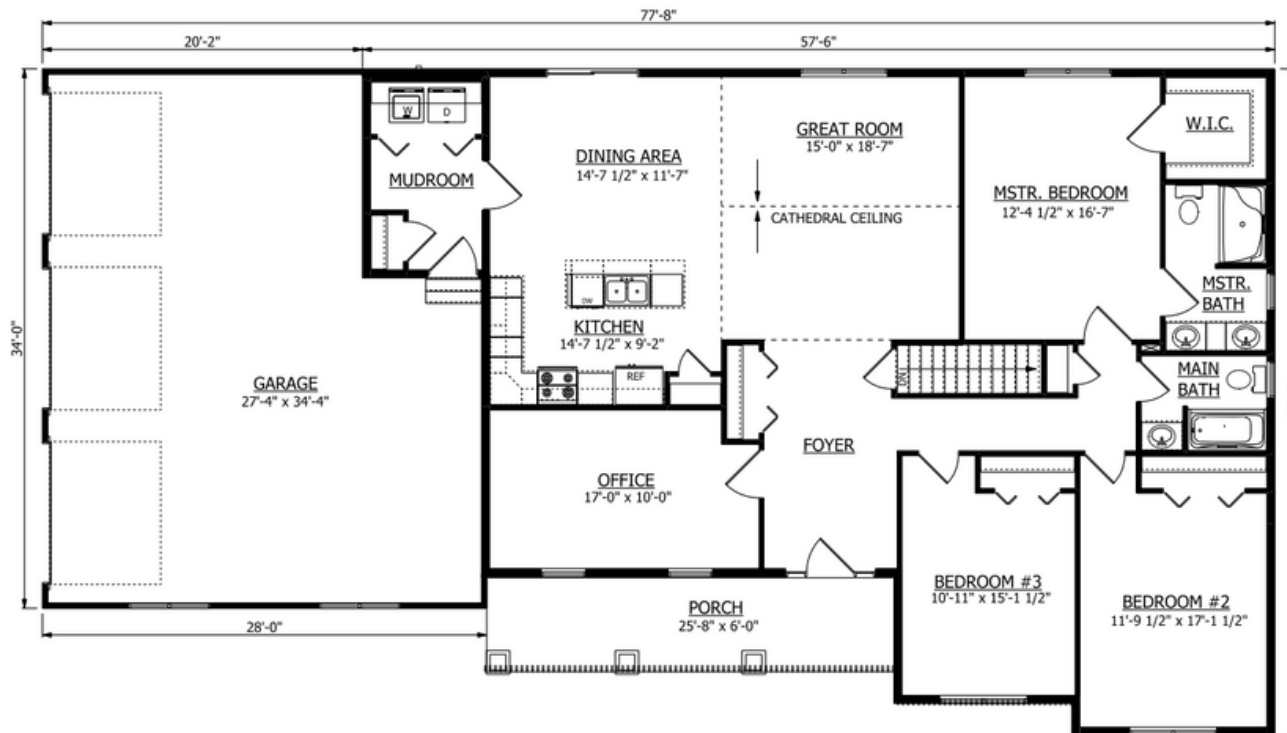

the Morehart
Craftsman

features:

3 BEDROOMS | 2 BATHS | Approx. 1917 sq. feet

Spacious Ranch-Style Home with a Great Room featuring a Cathedral Ceiling and Open Concept.

Floor Plan

the Morehart Craftsman

Cathedral Ceiling Spans
Great Room

Island Countertop w/
Breakfast Bar in
Kitchen

Mudroom w/ Laundry
Closet

Office w/ direct access
from Foyer

3-Car Garage