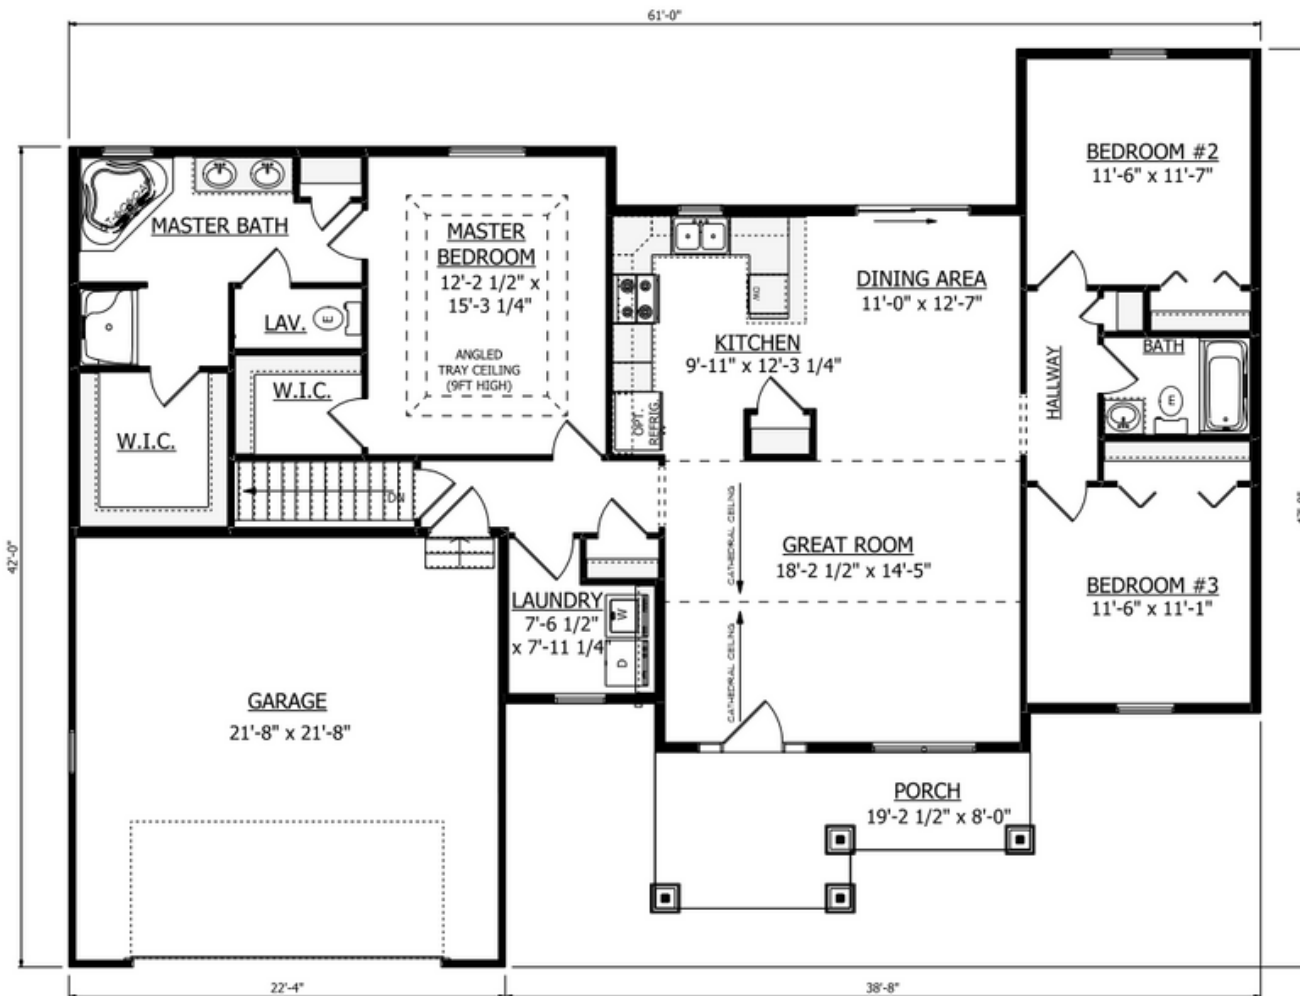

*the* Gabriel

*features:*

**3 BEDROOMS | 2 BATHS | Approx. 1601 sq. feet**

---

Craftsman-Style Ranch Home w/ well-appointed Master Bedroom Suite. Spacious Great Room featuring Cathedral Ceiling.

# the Gabriel

## Floor Plan

Cathedral Ceiling in  
Great Room

Master Bedroom Suite w/  
Tray Ceiling & Walk-in  
Closet

Master Bath w/ corner  
Soaker Tub, separate Shower,  
Double-bowl Vanity, &  
Bonus Walk-in Closet

First Floor Laundry Room

Decorative Porch Columns  
w/ Stone Base Accents