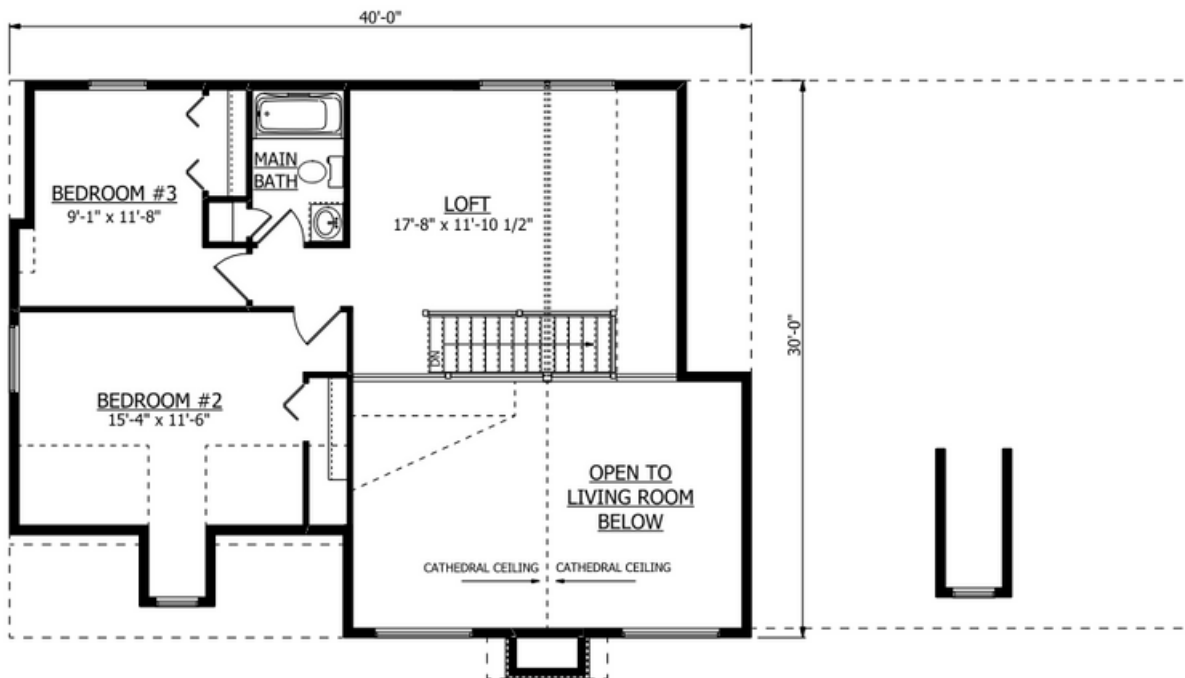

the
Slate Run

features:

3 BEDROOMS | 2.5 BATHS | Approx. 1864 sq. feet

Cabin-Inspired Cape Cod-Style Home w/ Impressive Living Room Features & First Floor Master Bedroom Suite.

1st Floor

2nd Floor

the Slate Run

Cathedral Ceiling over Living Room

Loft Area overlooks Living Room

First Floor Master Bedroom Suite features Master Bath w/ Corner Soaking Tub & Separate Shower

Covered Front Porch w/ Partial Stone Veneer Front of Home

Shown w/ Optional Fireplace