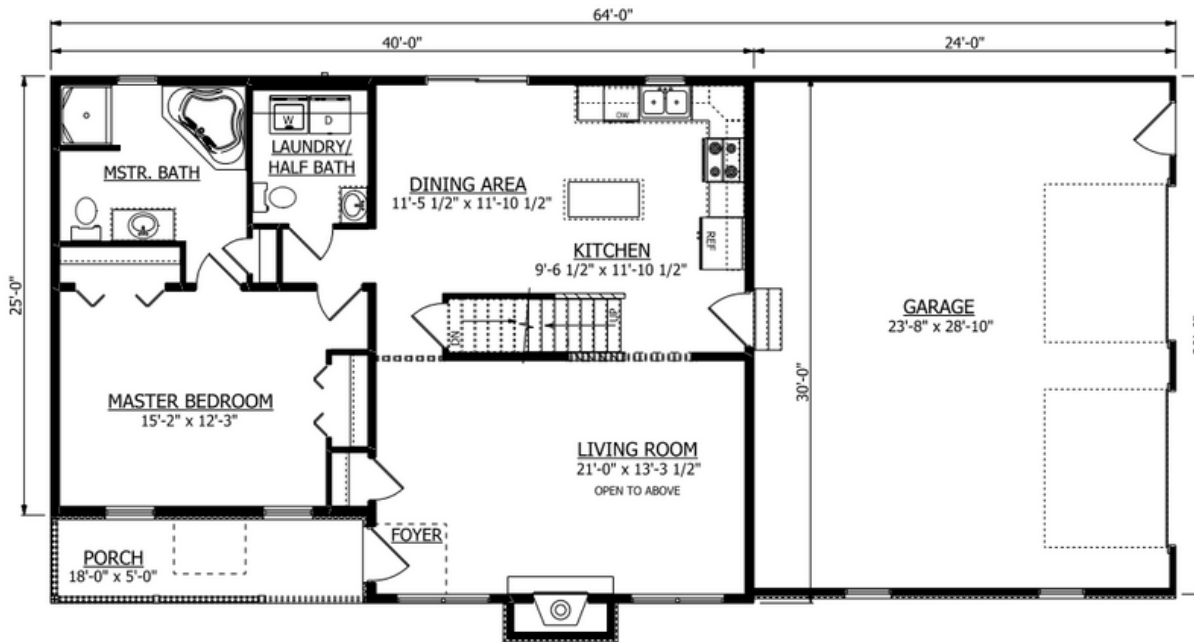

the
Slate Run

features:

3 BEDROOMS | 2.5 BATHS | Approx. 1864 sq. feet

Cabin-Inspired Cape Cod-Style Home w/ Impressive Living Room Features & First Floor Master Bedroom Suite.

1st Floor

2nd Floor

the Slate Run

Cathedral Ceiling over Living Room

Loft Area overlooks Living Room

First Floor Master Bedroom Suite features Master Bath w/ Corner Soaking Tub & Separate Shower

Covered Front Porch w/ Partial Stone Veneer Front of Home

Shown w/ Optional Fireplace