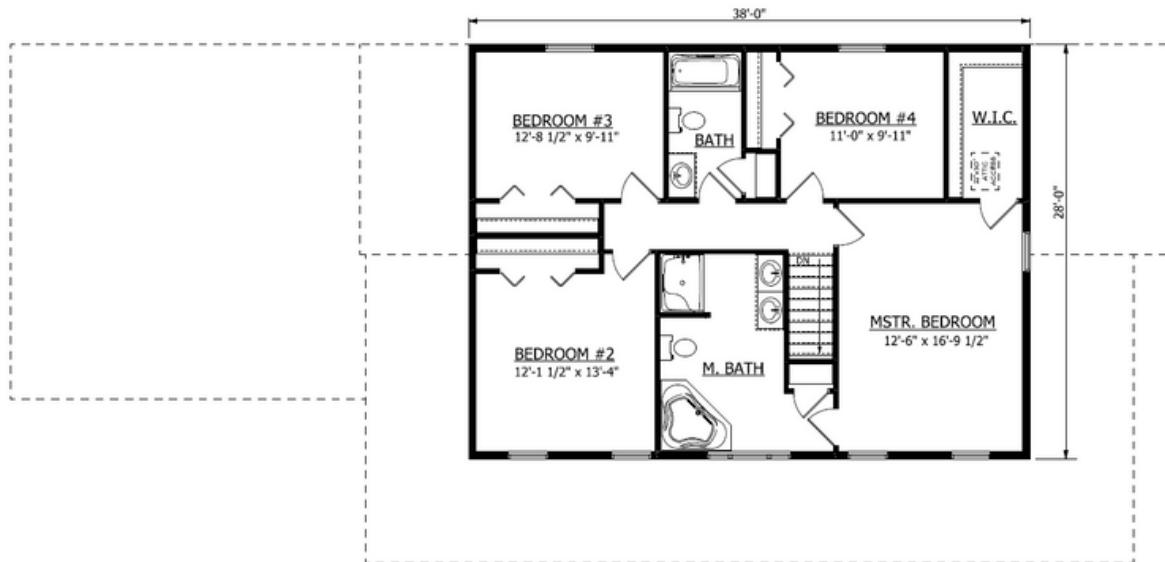

the Colonial

features:

4 BEDROOMS | 2.5 BATHS | Approx. 2366 sq. feet

Timeless Two-Story Home w/ wide Wraparound Porch. Functional active first floor living space w/ separate upstairs sleeping area.

1st Floor

2nd Floor

the Colonial

Large Family Room Space visible from Meal Prep Area

Formal Dining Room & Private Living Room

Master Bathroom w/Corner Soaker Tub, Double Bowl Vanity & Separate Shower

Oversized Walk-in closet in Master Bedroom

Wide wraparound porch w/ additional access from Family Room

2 car end entry garage