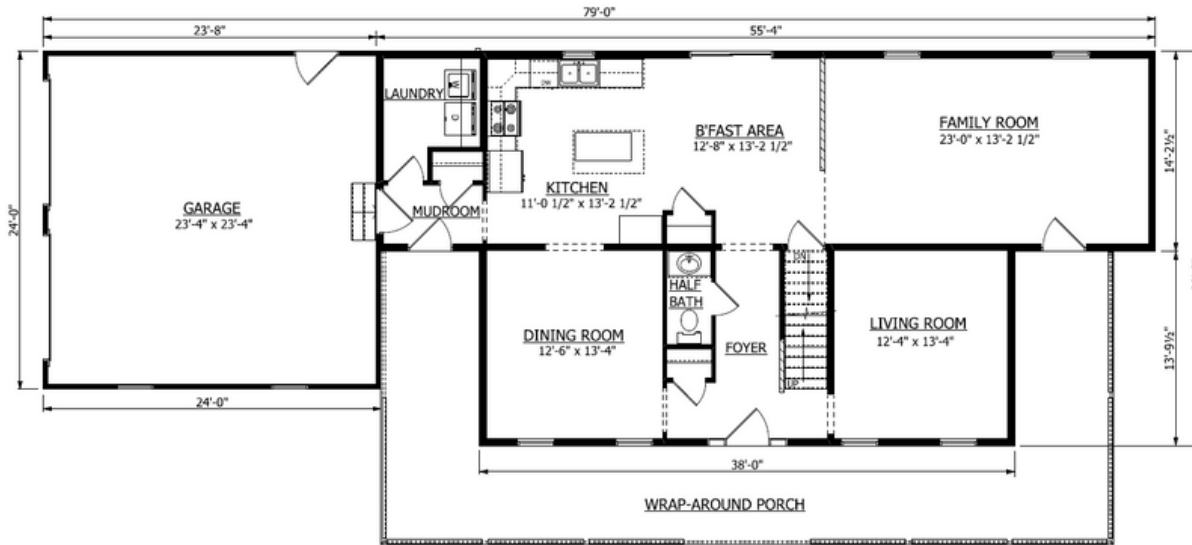

the Colonial

features:

4 BEDROOMS | 2.5 BATHS | Approx. 2366 sq. feet

Timeless Two-Story Home w/ wide Wraparound Porch. Functional active first floor living space w/ separate upstairs sleeping area.

1st Floor

2nd Floor

the Colonial

Large Family Room Space visible from Meal Prep Area

Formal Dining Room & Private Living Room

Master Bathroom w/Corner Soaker Tub, Double Bowl Vanity & Separate Shower

Oversized Walk-in closet in Master Bedroom

Wide wraparound porch w/ additional access from Family Room

2 car end entry garage