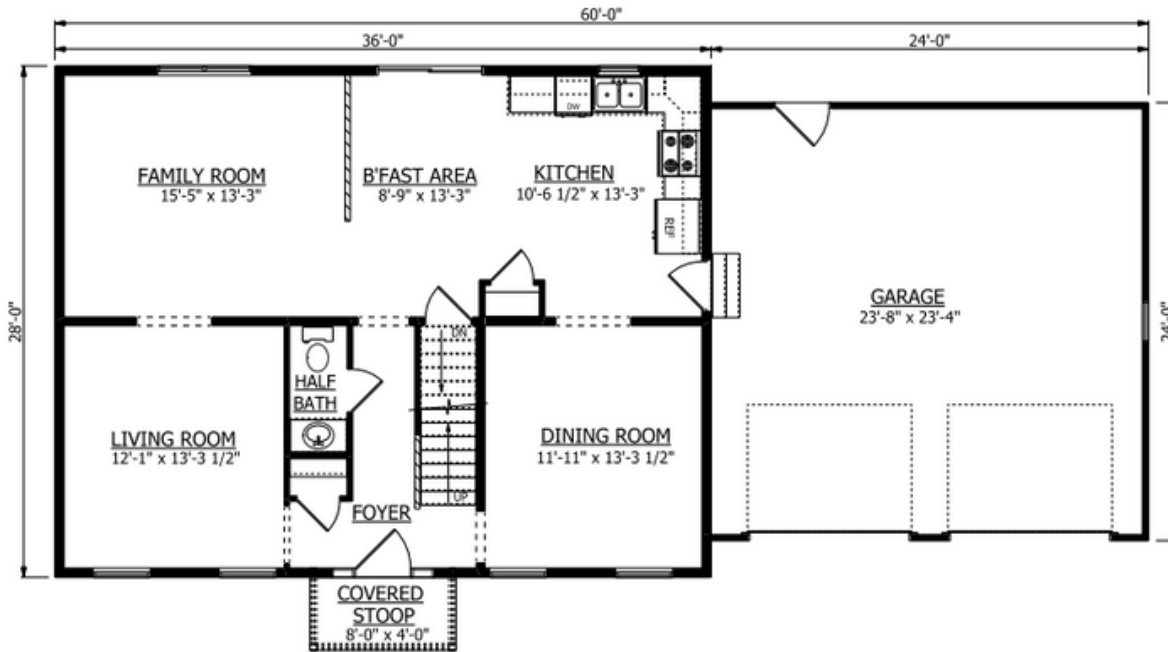

the
Washington 2

features:

4 BEDROOMS | 2.5 BATHS | Approx. 2016 sq. feet

Accommodating 2-Story Home for Growing Families.
Functional Living Space. Includes Master Bedroom Suite.

1st Floor

2nd Floor

the Washington 2

Open, Family-Friendly Kitchen/Breakfast Area w/ Pantry Closet

Versatile Living Room could become Toy/Flex Room

Master Bedroom Suite w/ Walk-in Closet & Private Bath

4' x 8' covered front stoop

Trim over first floor windows on front of home