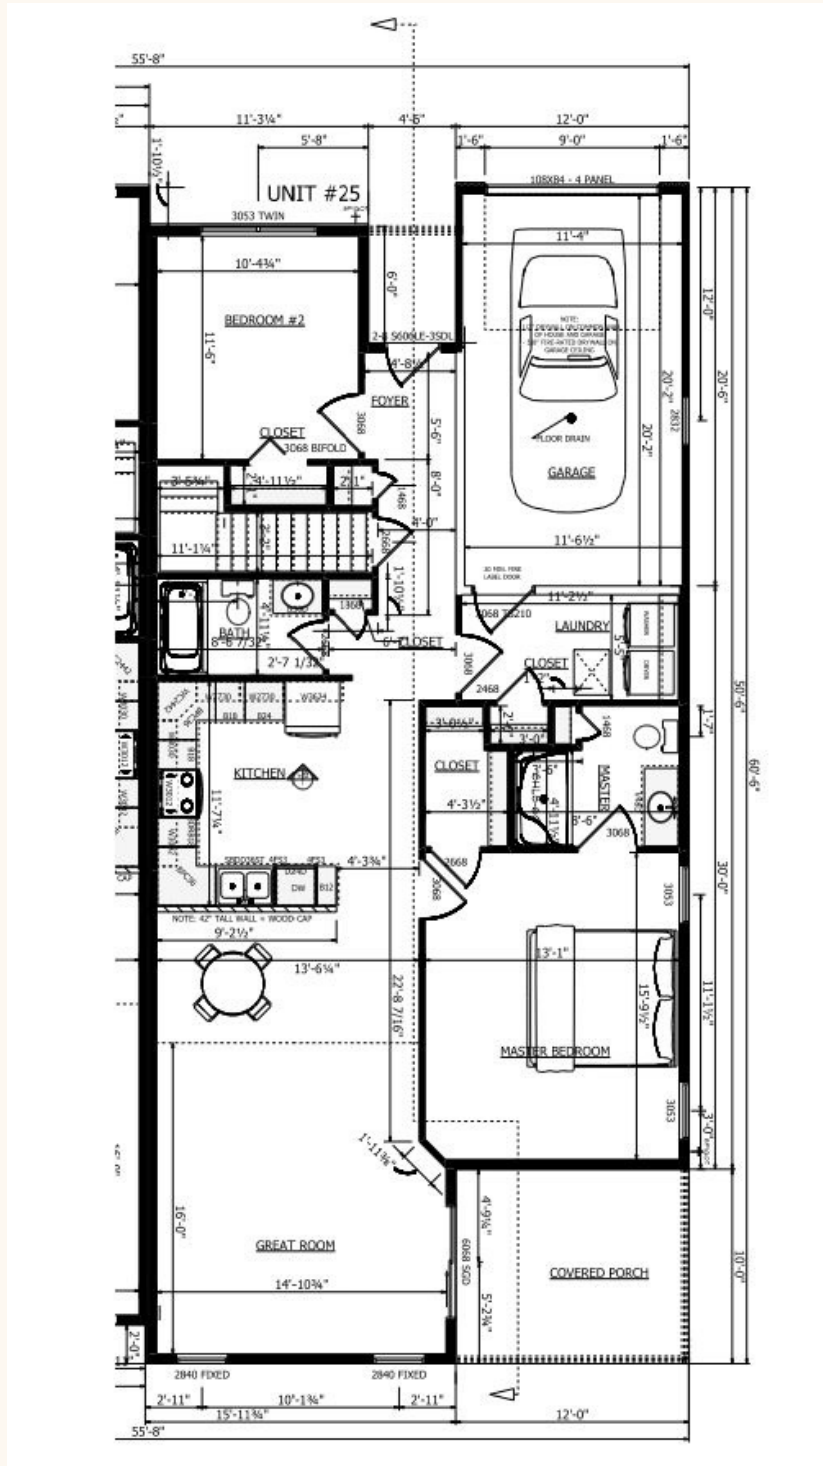

HOME FEATURES

- Granite Countertops
- Range, Microwave, & Dishwasher Included
- Superior Xi Basement Walls
- Covered Rear Patio
- Spacious Great Room

CONTACT US

 brooksidehomes.com

 1734 N. Susquehanna Trail
Selinsgrove, PA 17837

 570-374-7900

FLOOR PLAN

Please contact us for additional detailed specifications.