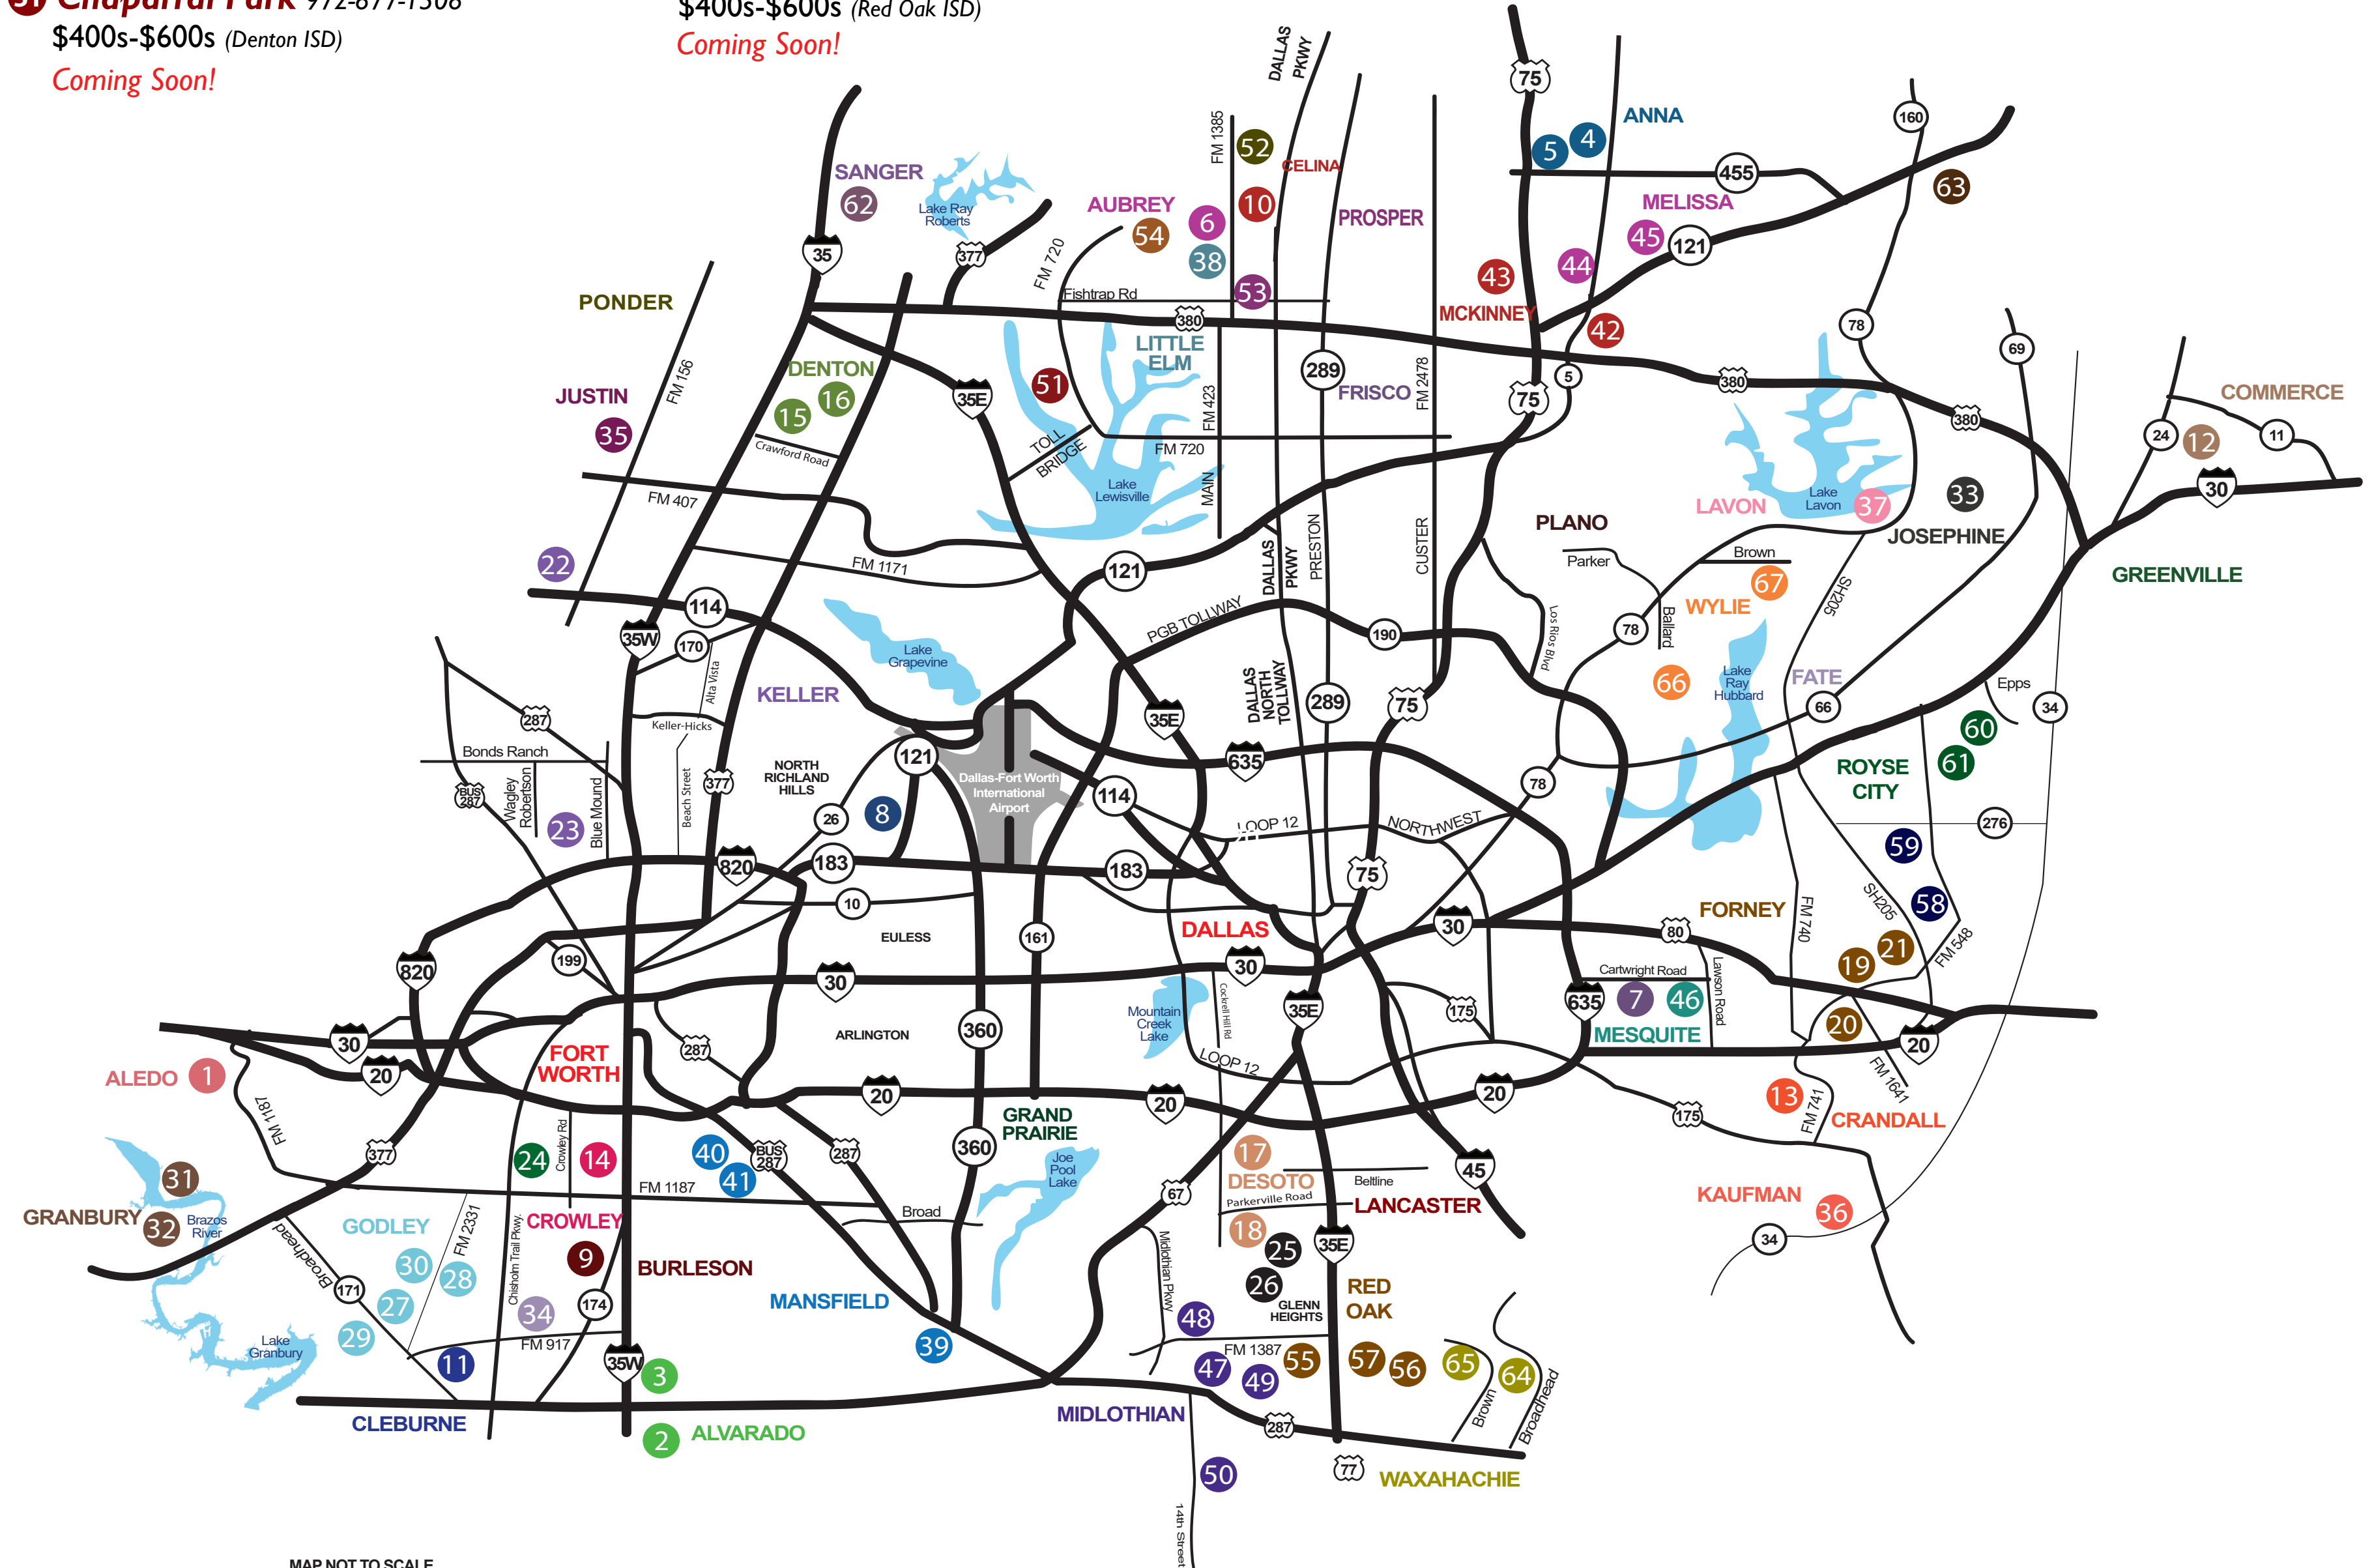

PILOT POINT

- 52 **Creekview Meadows** 940-365-6323
  $400s-$600s (Celina ISD)
  14562 Flossie Street

PROSPER

- 53 **Windsong Ranch** 682-362-9970
  $600s-$900s (Prosper ISD)
  4250 Old Rosebud Lane

PROVIDENCE VILLAGE

- 54 **Woodstone** 945-446-6295
  $400s-$500s (Denton ISD)
  10032 Blue Forest Lane

RED OAK

- 55 **The Oaks** 469-763-5432
  $400s-$600s (Red Oak ISD)
  1339 Stockton Trail

- 56 **Crystal Lake Estates** 469-763-5432
  $500s-$700s (Red Oak ISD)
  143 Crystal Lake Lane

- 57 **Glenbrook** 972-877-1508
  $400s-$600s (Red Oak ISD)
  Coming Soon!

ROCKWALL

- 58 **Sonoma Verde** 972-977-6301
  $400s-$600s (Rockwall ISD)
  1136 Via Toscana Lane

- 59 **Terracina** 469-381-0523
  $400s-$700s (Rockwall ISD)
  3917 Terracina Way

ROYSE CITY

- 60 **Stone River Glen** 817-235-3445
  $300s-$600s (Royse City ISD)
  2113 Rio Piedra Drive

- 61 **Waterscape** 972-877-1508
  $300s-$600s (Royse City ISD)
  Coming Soon!

SANGER

- 62 **Sable Creek** 214-868-1904
  $400s-$500s (Sanger ISD)
  120 Creekside Drive

TRENTON

- 63 **Anderson Crossing** 682-266-5366
  $300s-$500s (Trenton ISD)
  1106 Alexander Street

WAXAHACHIE

- 64 **Sunrise at Garden Valley**
  972-765-5156
  $400s-$600s (Waxahachie ISD)
  182 Morning Light Lane

- 65 **Estates of North Grove**
  682-800-6672
  $300s-$500s (Waxahachie ISD)
  1735 Upland Road

WYLIE

- 66 **Emerald Vista** 972-977-9629
  $500s-$700s (Wylie ISD)
  1900 Emerald Vista Boulevard
- 67 **Kreymer East** 817-296-7171
  $500s-$800s (Wylie ISD)
  1007 Sheldon Drive

BLOOMFIELD HOMES
... Making Dreams Come True

BLOOMFIELD HOMES MAIN OFFICE
1900 W. Kirkwood Blvd, Suite 2300B | Southlake, TX 76092
bloomfieldhomes.com | 972-877-1508
© Bloomfield Homes, LP

EQUAL HOUSING OPPORTUNITY
2025