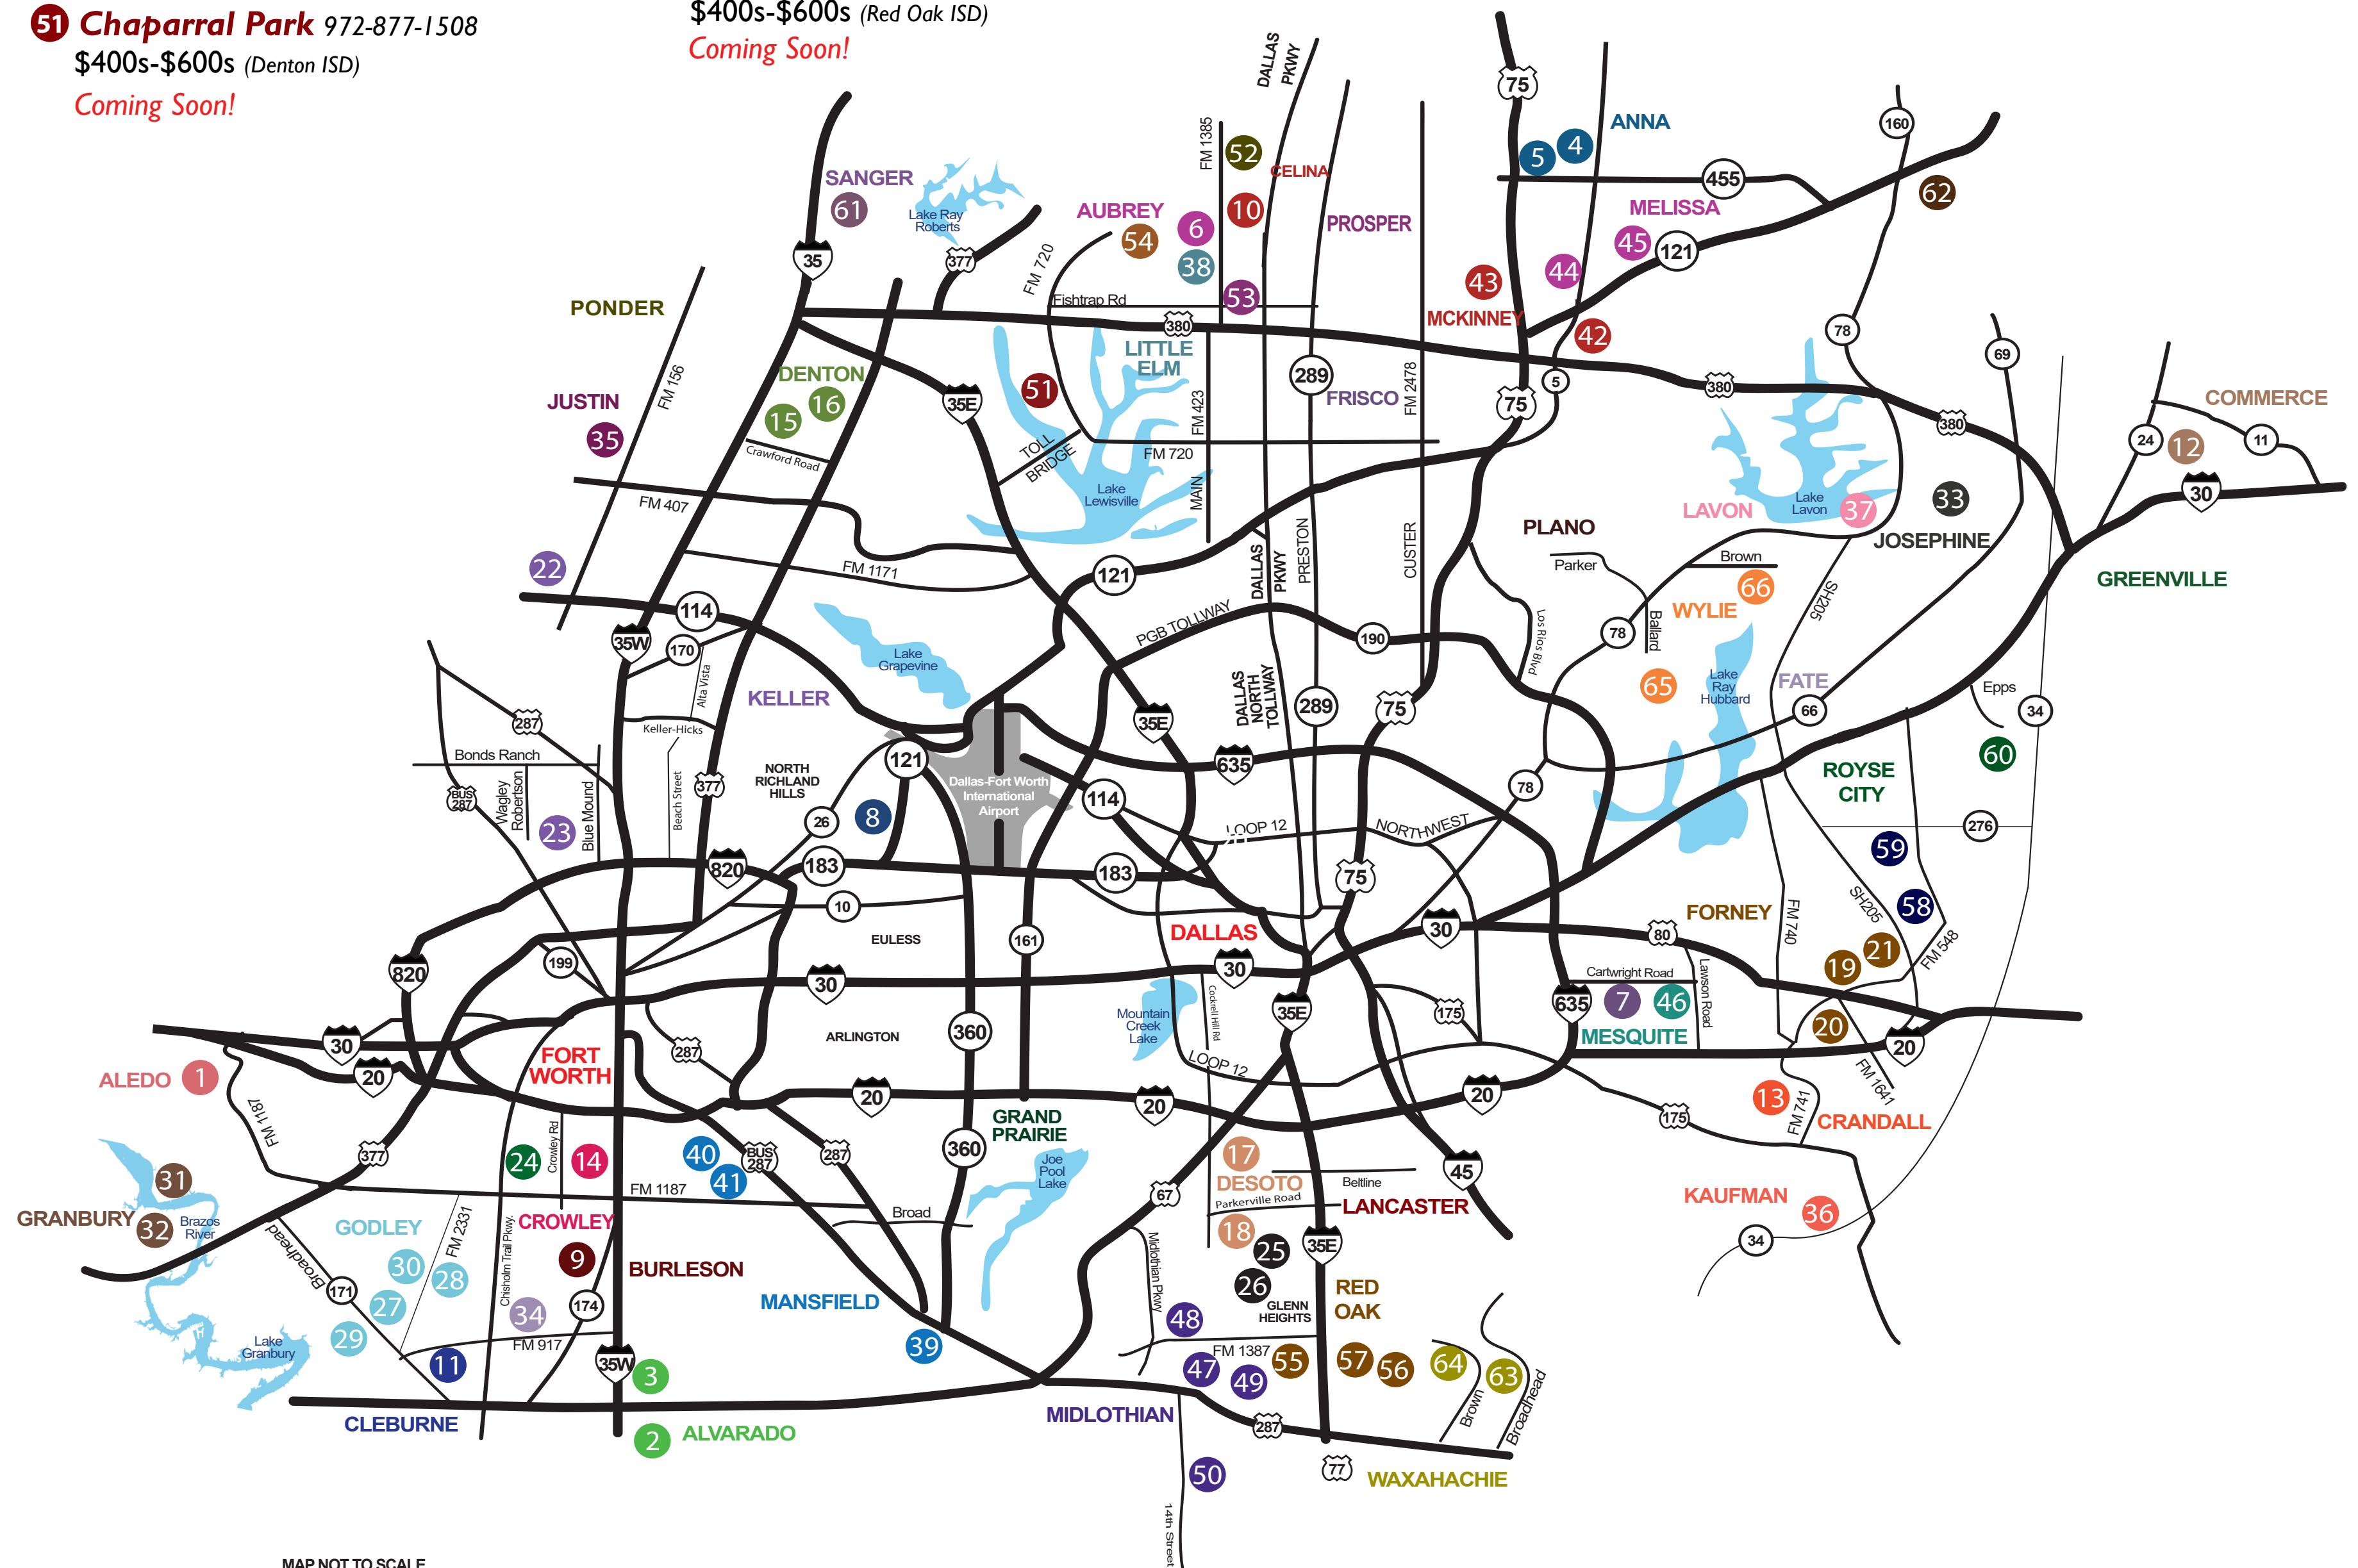

OAK POINT

- 51 **Chaparral Park** 972-877-1508
  $400s-$600s (Denton ISD)
  Coming Soon!

PILOT POINT

- 52 **Creekview Meadows** 940-365-6323
  $400s-$600s (Celina ISD)
  14562 Flossie Street

PROSPER

- 53 **Windsong Ranch** 682-362-9970
  $600s-$900s (Prosper ISD)
  4250 Old Rosebud Lane

PROVIDENCE VILLAGE

- 54 **Woodstone** 945-446-6295
  $400s-$500s (Denton ISD)
  10032 Blue Forest Lane

RED OAK

- 55 **The Oaks** 469-763-5432
  $400s-$600s (Red Oak ISD)
  1339 Stockton Trail

- 56 **Crystal Lake Estates** 469-763-5432
  $500s-$700s (Red Oak ISD)
  143 Crystal Lake Lane

- 57 **Glenbrook** 972-877-1508
  $400s-$600s (Red Oak ISD)
  Coming Soon!

ROCKWALL

- 58 **Sonoma Verde** 972-977-6301
  $400s-$600s (Rockwall ISD)
  1136 Via Toscana Lane

- 59 **Terracina** 469-381-0523
  $400s-$700s (Rockwall ISD)
  3917 Terracina Way

ROYSE CITY

- 60 **Stone River Glen** 817-235-3445
  $300s-$600s (Royse City ISD)
  2113 Rio Piedra Drive

SANGER

- 61 **Sable Creek** 214-868-1904
  $400s-$500s (Sanger ISD)
  120 Creekside Drive

TRENTON

- 62 **Anderson Crossing** 682-266-5366
  $300s-$500s (Trenton ISD)
  1106 Alexander Street

WAXAHACHIE

- 63 **Sunrise at Garden Valley**
  972-765-5156
  $400s-$600s (Waxahachie ISD)
  182 Morning Light Lane

- 64 **Estates of North Grove**
  682-800-6672
  $300s-$500s (Waxahachie ISD)
  1735 Upland Road

WYLIE

- 65 **Emerald Vista** 972-977-9629
  $500s-$700s (Wylie ISD)
  1900 Emerald Vista Boulevard
- 66 **Kreymer East** 817-296-7171
  $500s-$800s (Wylie ISD)
  1007 Sheldon Drive

BLOOMFIELD HOMES MAIN OFFICE
1900 W. Kirkwood Blvd, Suite 2300B | Southlake, TX 76092
bloomfieldhomes.com | 972-877-1508
© Bloomfield Homes, LP