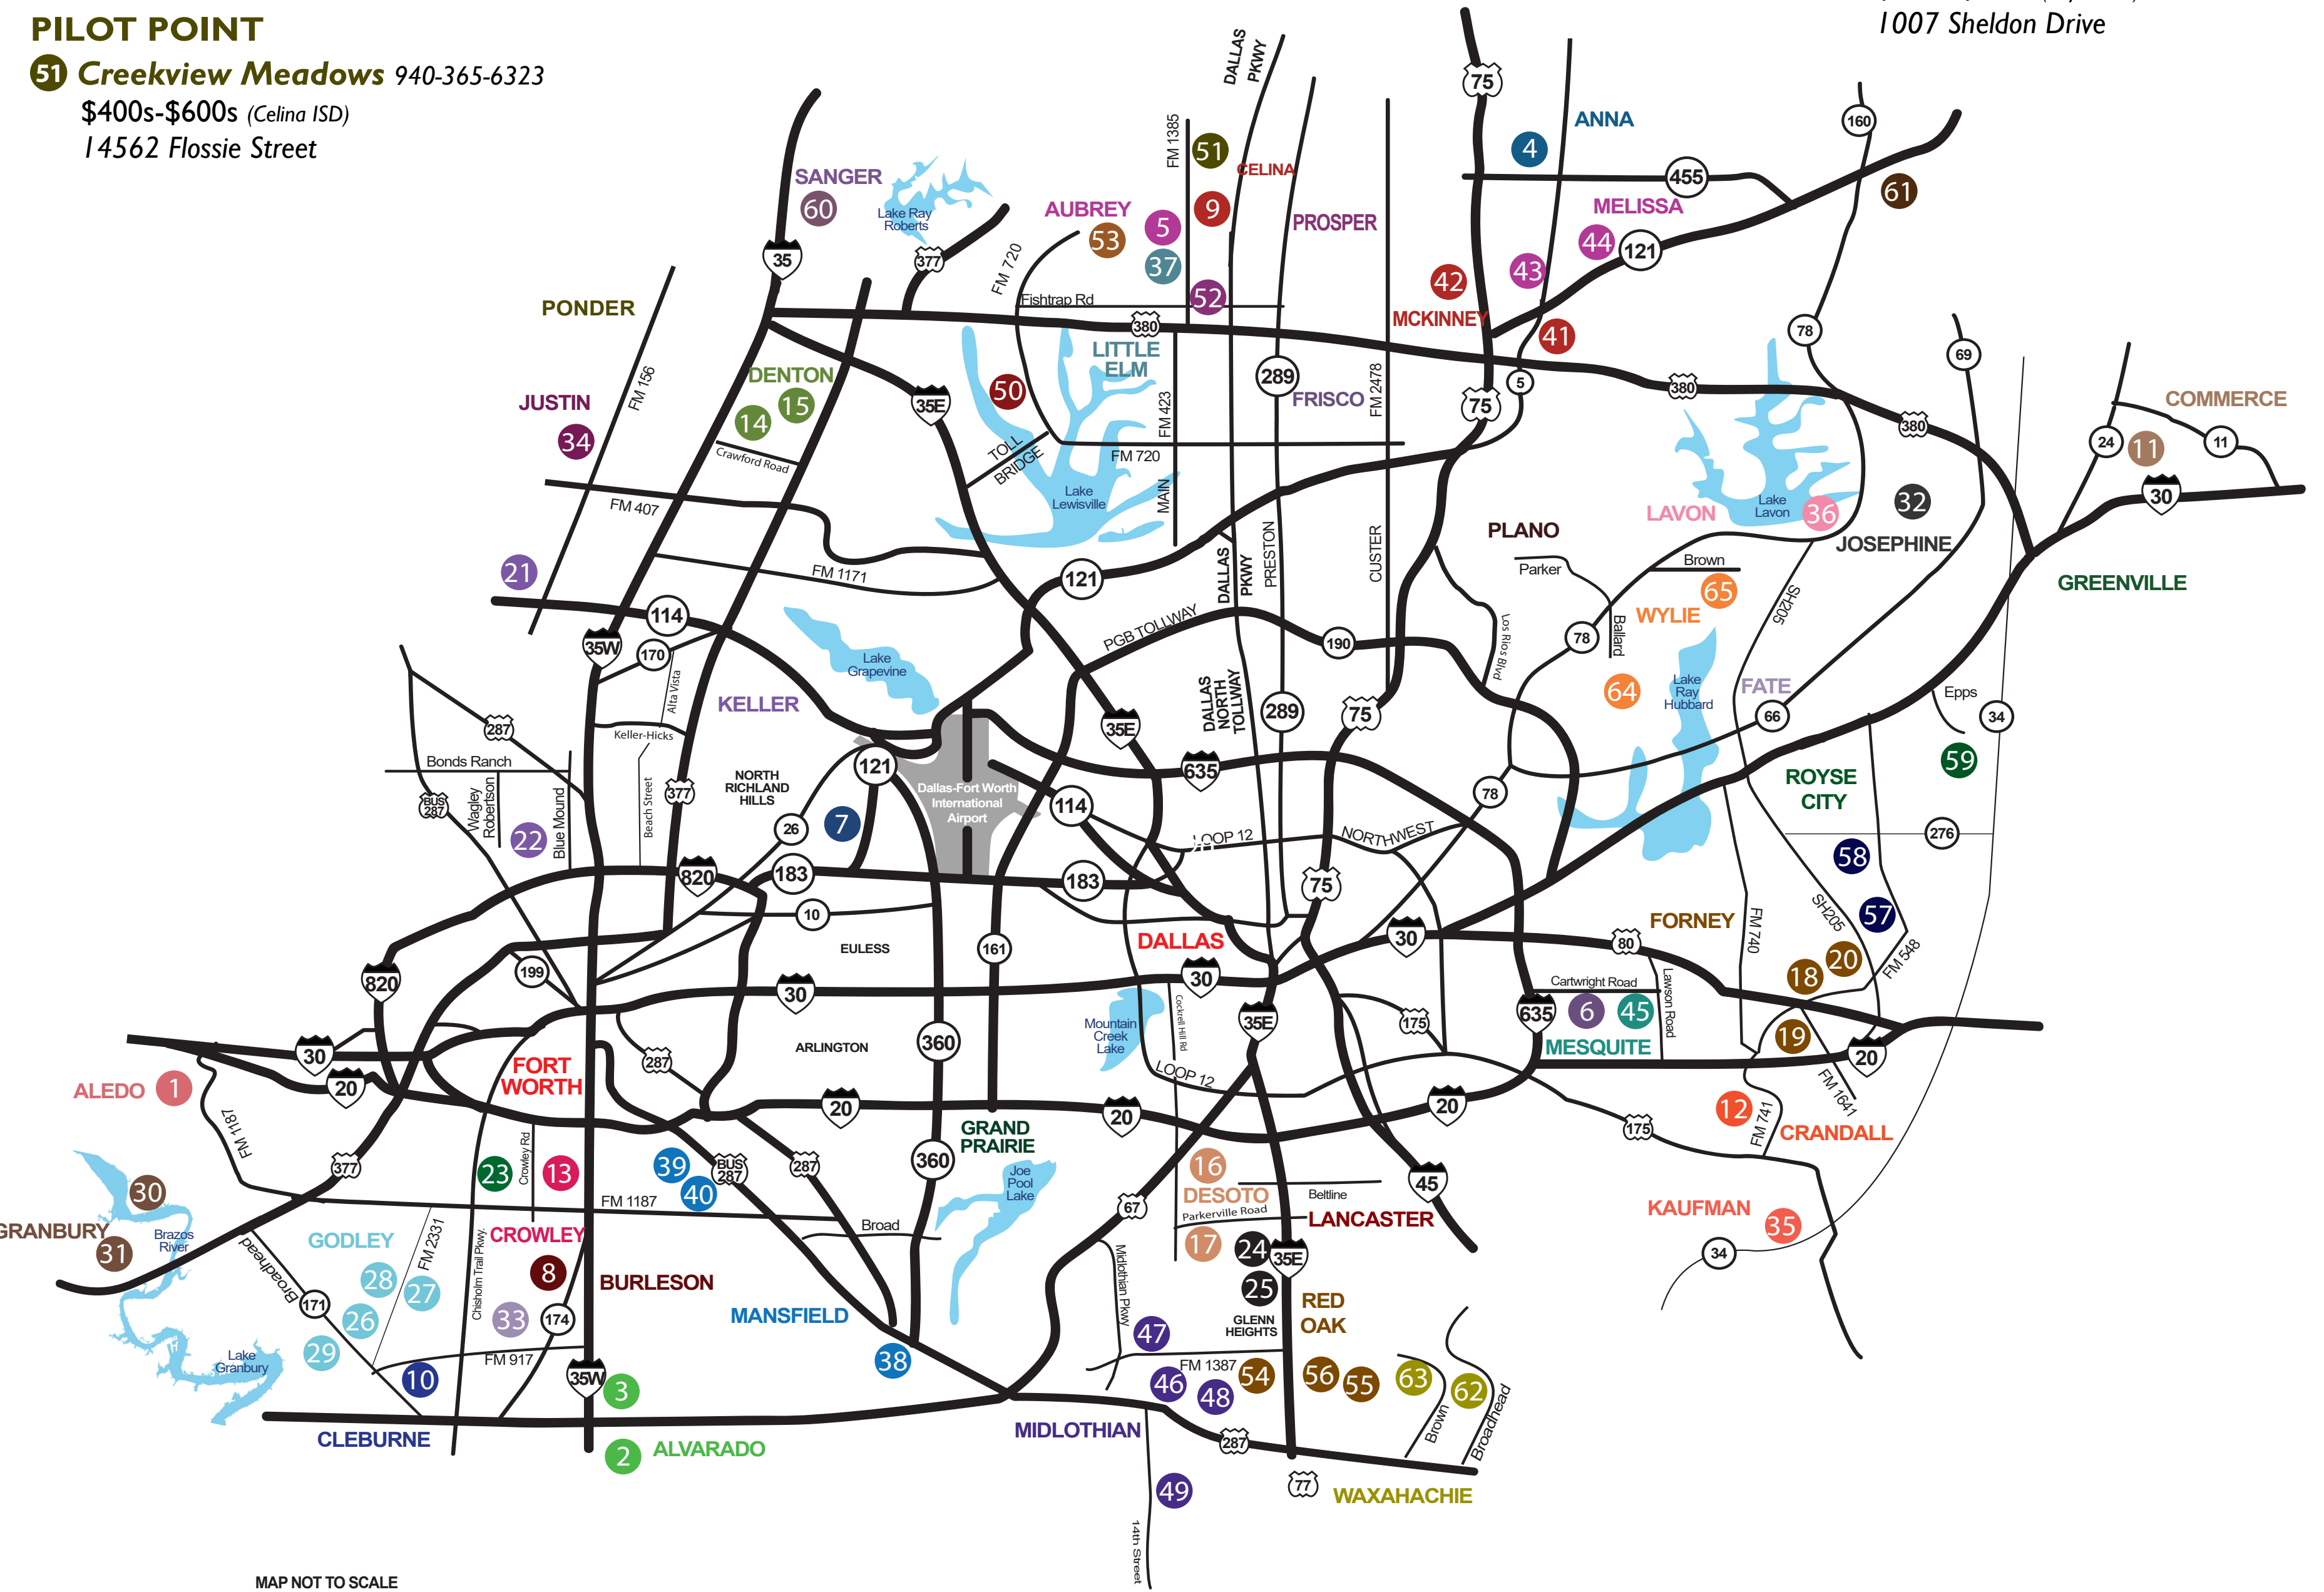

JUSTIN

34 **Timberbrook** 940-222-6867
$400s-$600s (Northwest ISD)
206 Oakcrest Drive

KAUFMAN

35 **Georgetown at King's Fort**
817-401-5575
$300s-$500s (Kaufman ISD)
4102 Berry Lane

LAVON

36 **Grand Heritage** 972-489-7146
$300s-$600s (Community ISD)
144 Burnett Drive

LITTLE ELM

37 **Union Park** 682-407-0455
$500s-$700s (Denton ISD)
1817 Running Creek Trail

MANSFIELD

38 **Somerset** 682-401-7309
$400s-$700s (Mansfield ISD)
2006 Portrush Lane

40 **Rockwood** 682-418-8555
$500s-$800s (Mansfield ISD)
2407 Royal Dove Lane

MCKINNEY

41 **Willow Wood** 214-675-0666
$400s-$800s (Melissa ISD)
5709 Cypresswood Lane

42 **Painted Tree** 469-215-3273
$500s-$800s (McKinney ISD)
4005 Attwater Street

MELISSA

43 **Legacy Ranch** 817-247-0257
$400s-$700s (Melissa ISD)
2312 River Trail

MESQUITE

45 **Ridge Ranch** 972-975-7559
$300s-$600s (Mesquite ISD)
3101 Coral Ridge Court

MIDLOTHIAN

46 **The Grove/The Villages of Walnut
Grove** 972-822-5539
$400s-$600s (Midlothian ISD)
1205 Terrain Road

47 **Mockingbird Heights** 682-344-7029
$400s-$600s (Midlothian ISD)
1134 South Bluebird Lane

48 **Hayes Crossing** 682-344-7029
$400s-$600s (Midlothian ISD)
5641 Rutherford Drive

49 **Ridgepoint** 682-318-4028
$400s-600s (Midlothian ISD)
817 Rusty Run Drive

OAK POINT

50 **Chaparral Park** 972-877-1508
$400s-$600s (Denton ISD)
Coming Soon!

PILOT POINT

51 **Creekview Meadows** 940-365-6323
$400s-$600s (Celina ISD)
14562 Flossie Street

MAP NOT TO SCALE

BLOOMFIELD HOMES MAIN OFFICE
1900 W. Kirkwood Blvd, Suite 2300B | Southlake, TX 76092
bloomfieldhomes.com | 972-877-1508
© Bloomfield Homes, LP