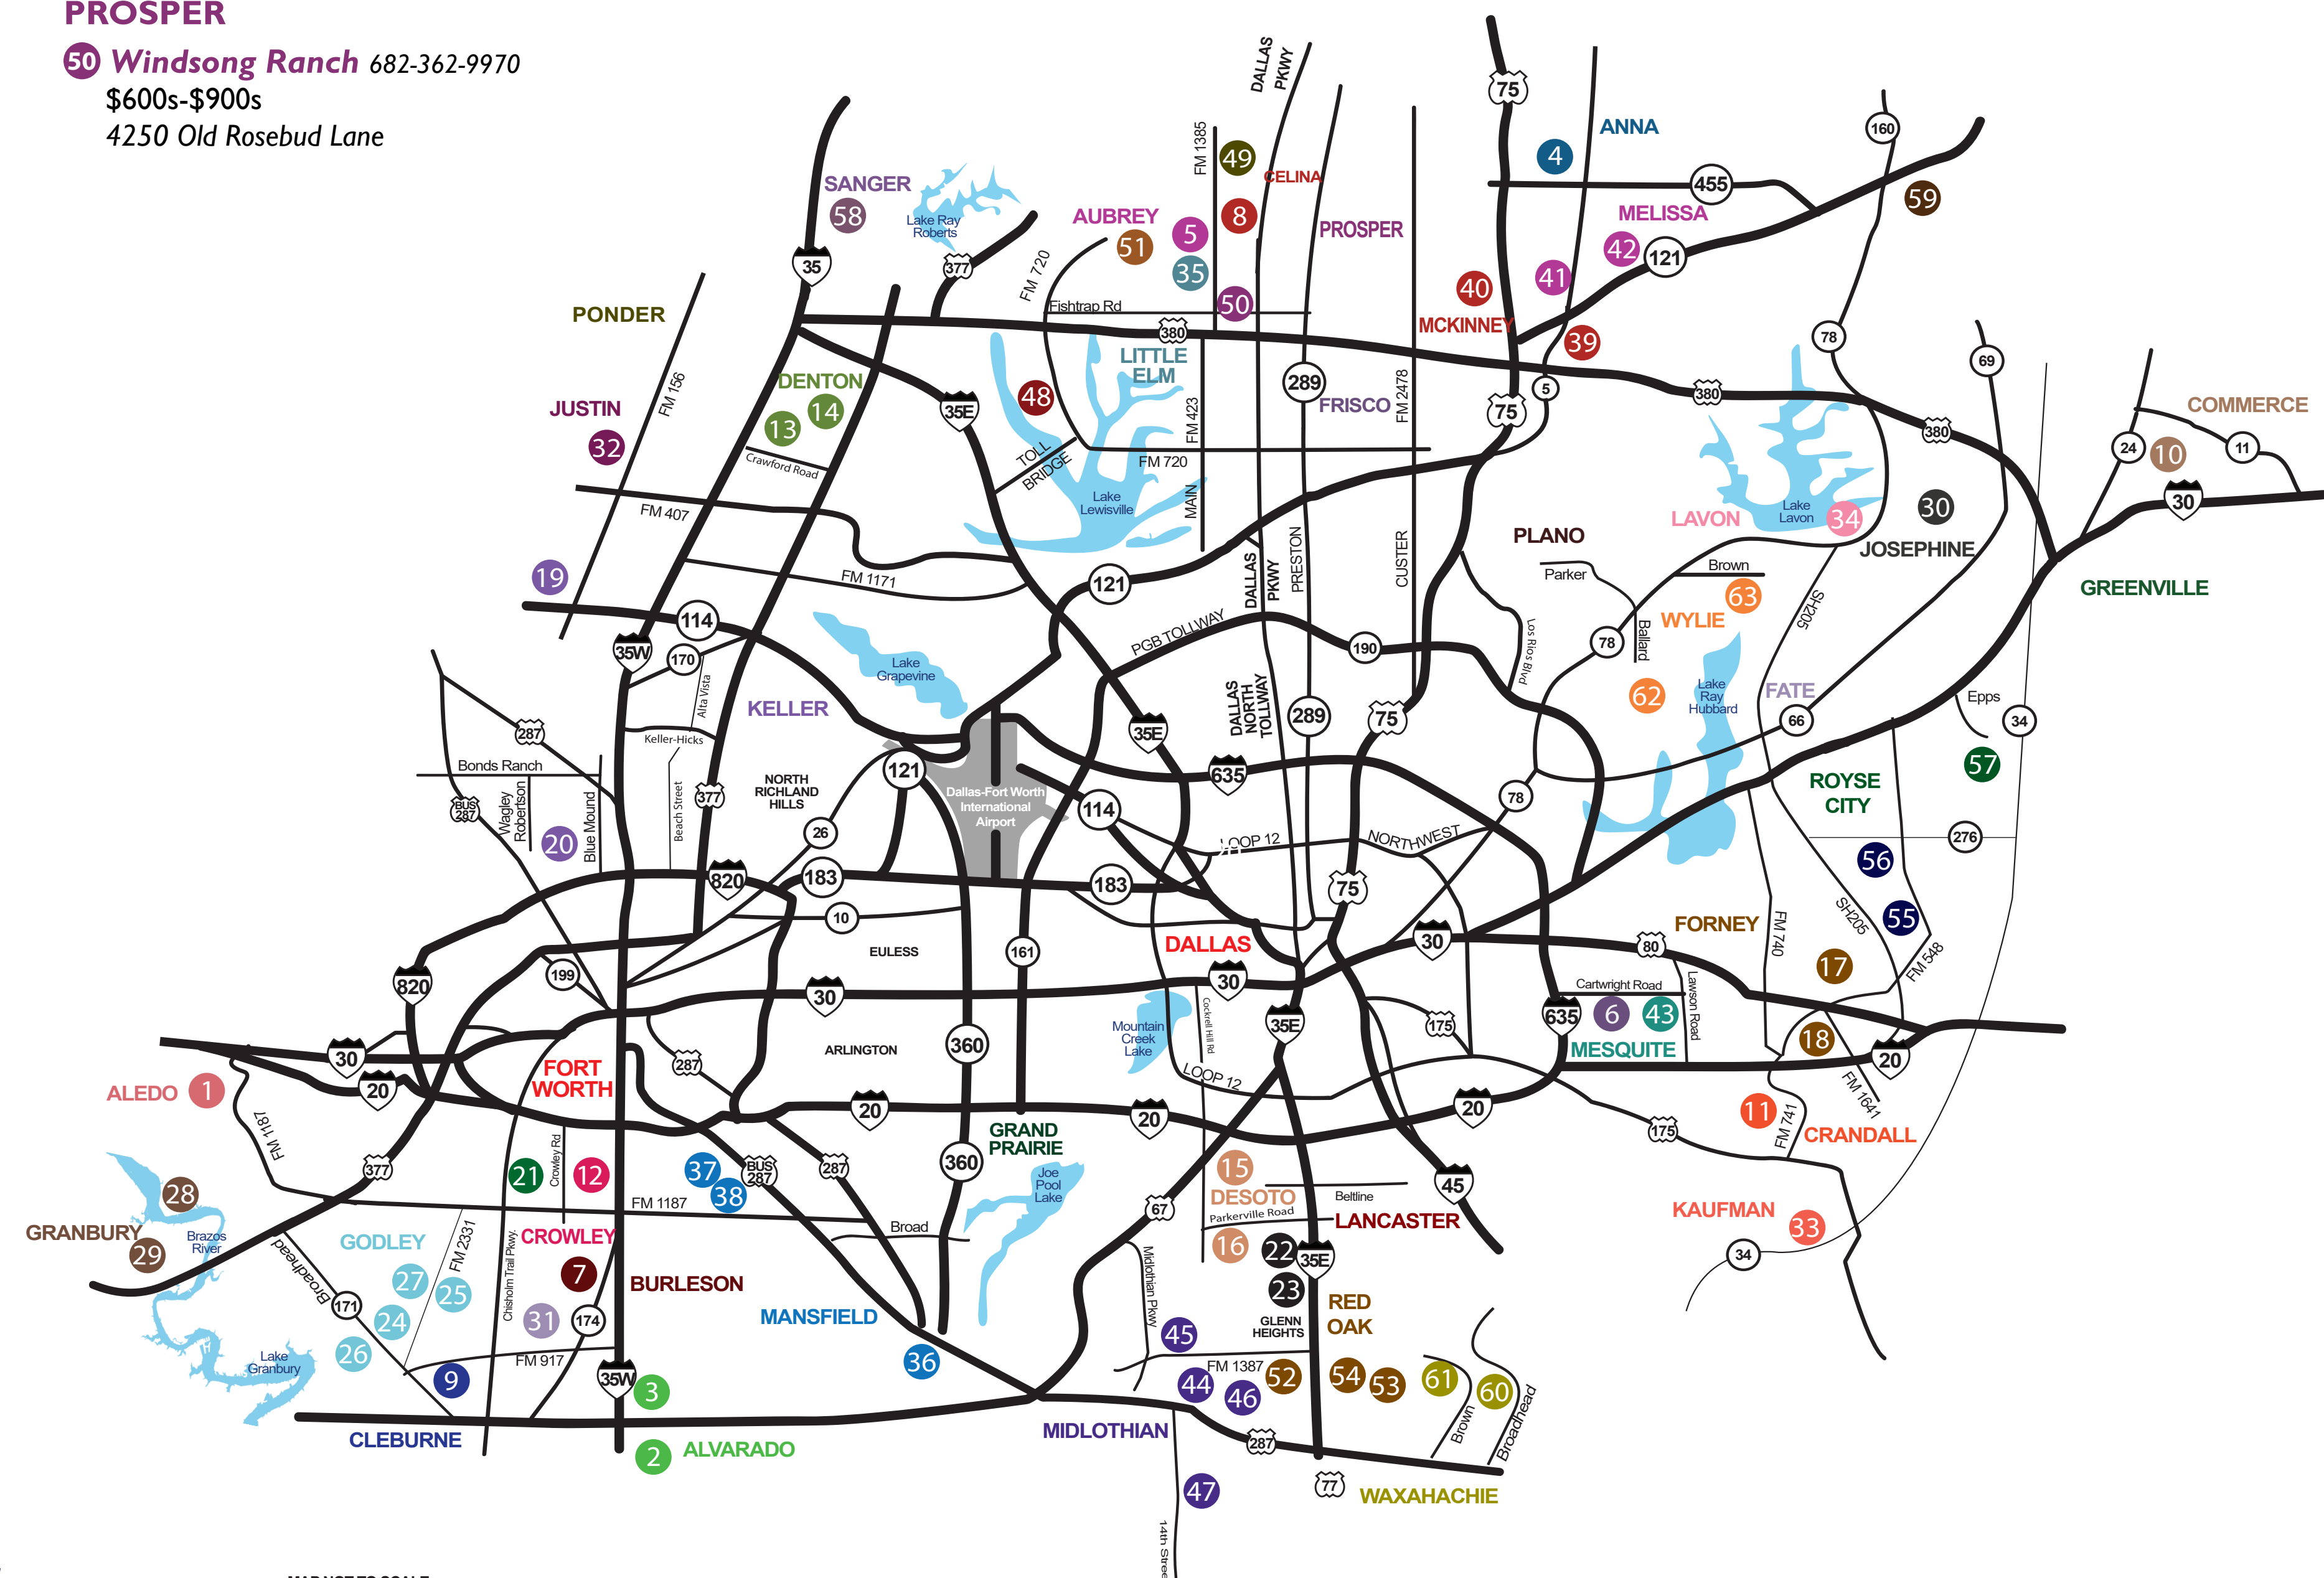

OAK POINT

48 Chaparral Park 972-877-1508
$400s-$600s (Denton ISD)
Coming Soon!

PILOT POINT

49 Creekview Meadows 940-365-6323
$400s-$600s (Celina ISD)
14562 Flossie Street

PROSPER

50 Windsong Ranch 682-362-9970
$600s-$900s
4250 Old Rosebud Lane

PROVIDENCE VILLAGE

51 Woodstone 682-407-0455
$400s-$500s (Denton ISD)
10032 Blue Forest Lane

RED OAK

52 The Oaks 469-763-5432
$400s-$600s (Red Oak ISD)
1339 Stockton Trail

53 Crystal Lake Estates 469-763-5432
$500s-$700s (Red Oak ISD)
143 Crystal Lake Lane

54 Glenbrook 972-877-1508
$400s-$600s (Red Oak ISD)
Coming Soon!

ROCKWALL

55 Sonoma Verde 972-977-6301
$400s-$600s (Rockwall ISD)
1136 Via Toscana Lane

56 Terracina 469-381-0523
$400s-$600s (Rockwall ISD)
3917 Terracina Way

ROYSE CITY

57 Stone River Glen 817-235-3445
$300s-$700s (Royse City ISD)
2113 Rio Piedra Drive

SANGER

58 Sable Creek 214-868-1904
$400s-$600s
120 Creekside Drive

TRENTON

59 Anderson Crossing 817-247-0257
$300s-$500s (Trenton ISD)
1106 Alexander Street

WAXAHACHIE

60 Sunrise at Garden Valley
972-765-5156
$400s-$600s (Waxahachie ISD)
182 Morning Light Lane

61 Estates of North Grove
682-800-6672
$400s-$500s (Waxahachie ISD)
1735 Upland Road

WYLIE

62 Emerald Vista 972-977-9629
$500s-$700s (Wylie ISD)
1900 Emerald Vista Boulevard

63 Kreymer East 817-296-7171
$500s-$800s (Wylie ISD)
1007 Sheldon Drive

MAP NOT TO SCALE

BLOOMFIELD HOMES
... Making Dreams Come True

BLOOMFIELD HOMES MAIN OFFICE
1900 W. Kirkwood Blvd, Suite 2300B | Southlake, TX 76092
bloomfieldhomes.com | 972-877-1508
© Bloomfield Homes, LP

2024- 2025