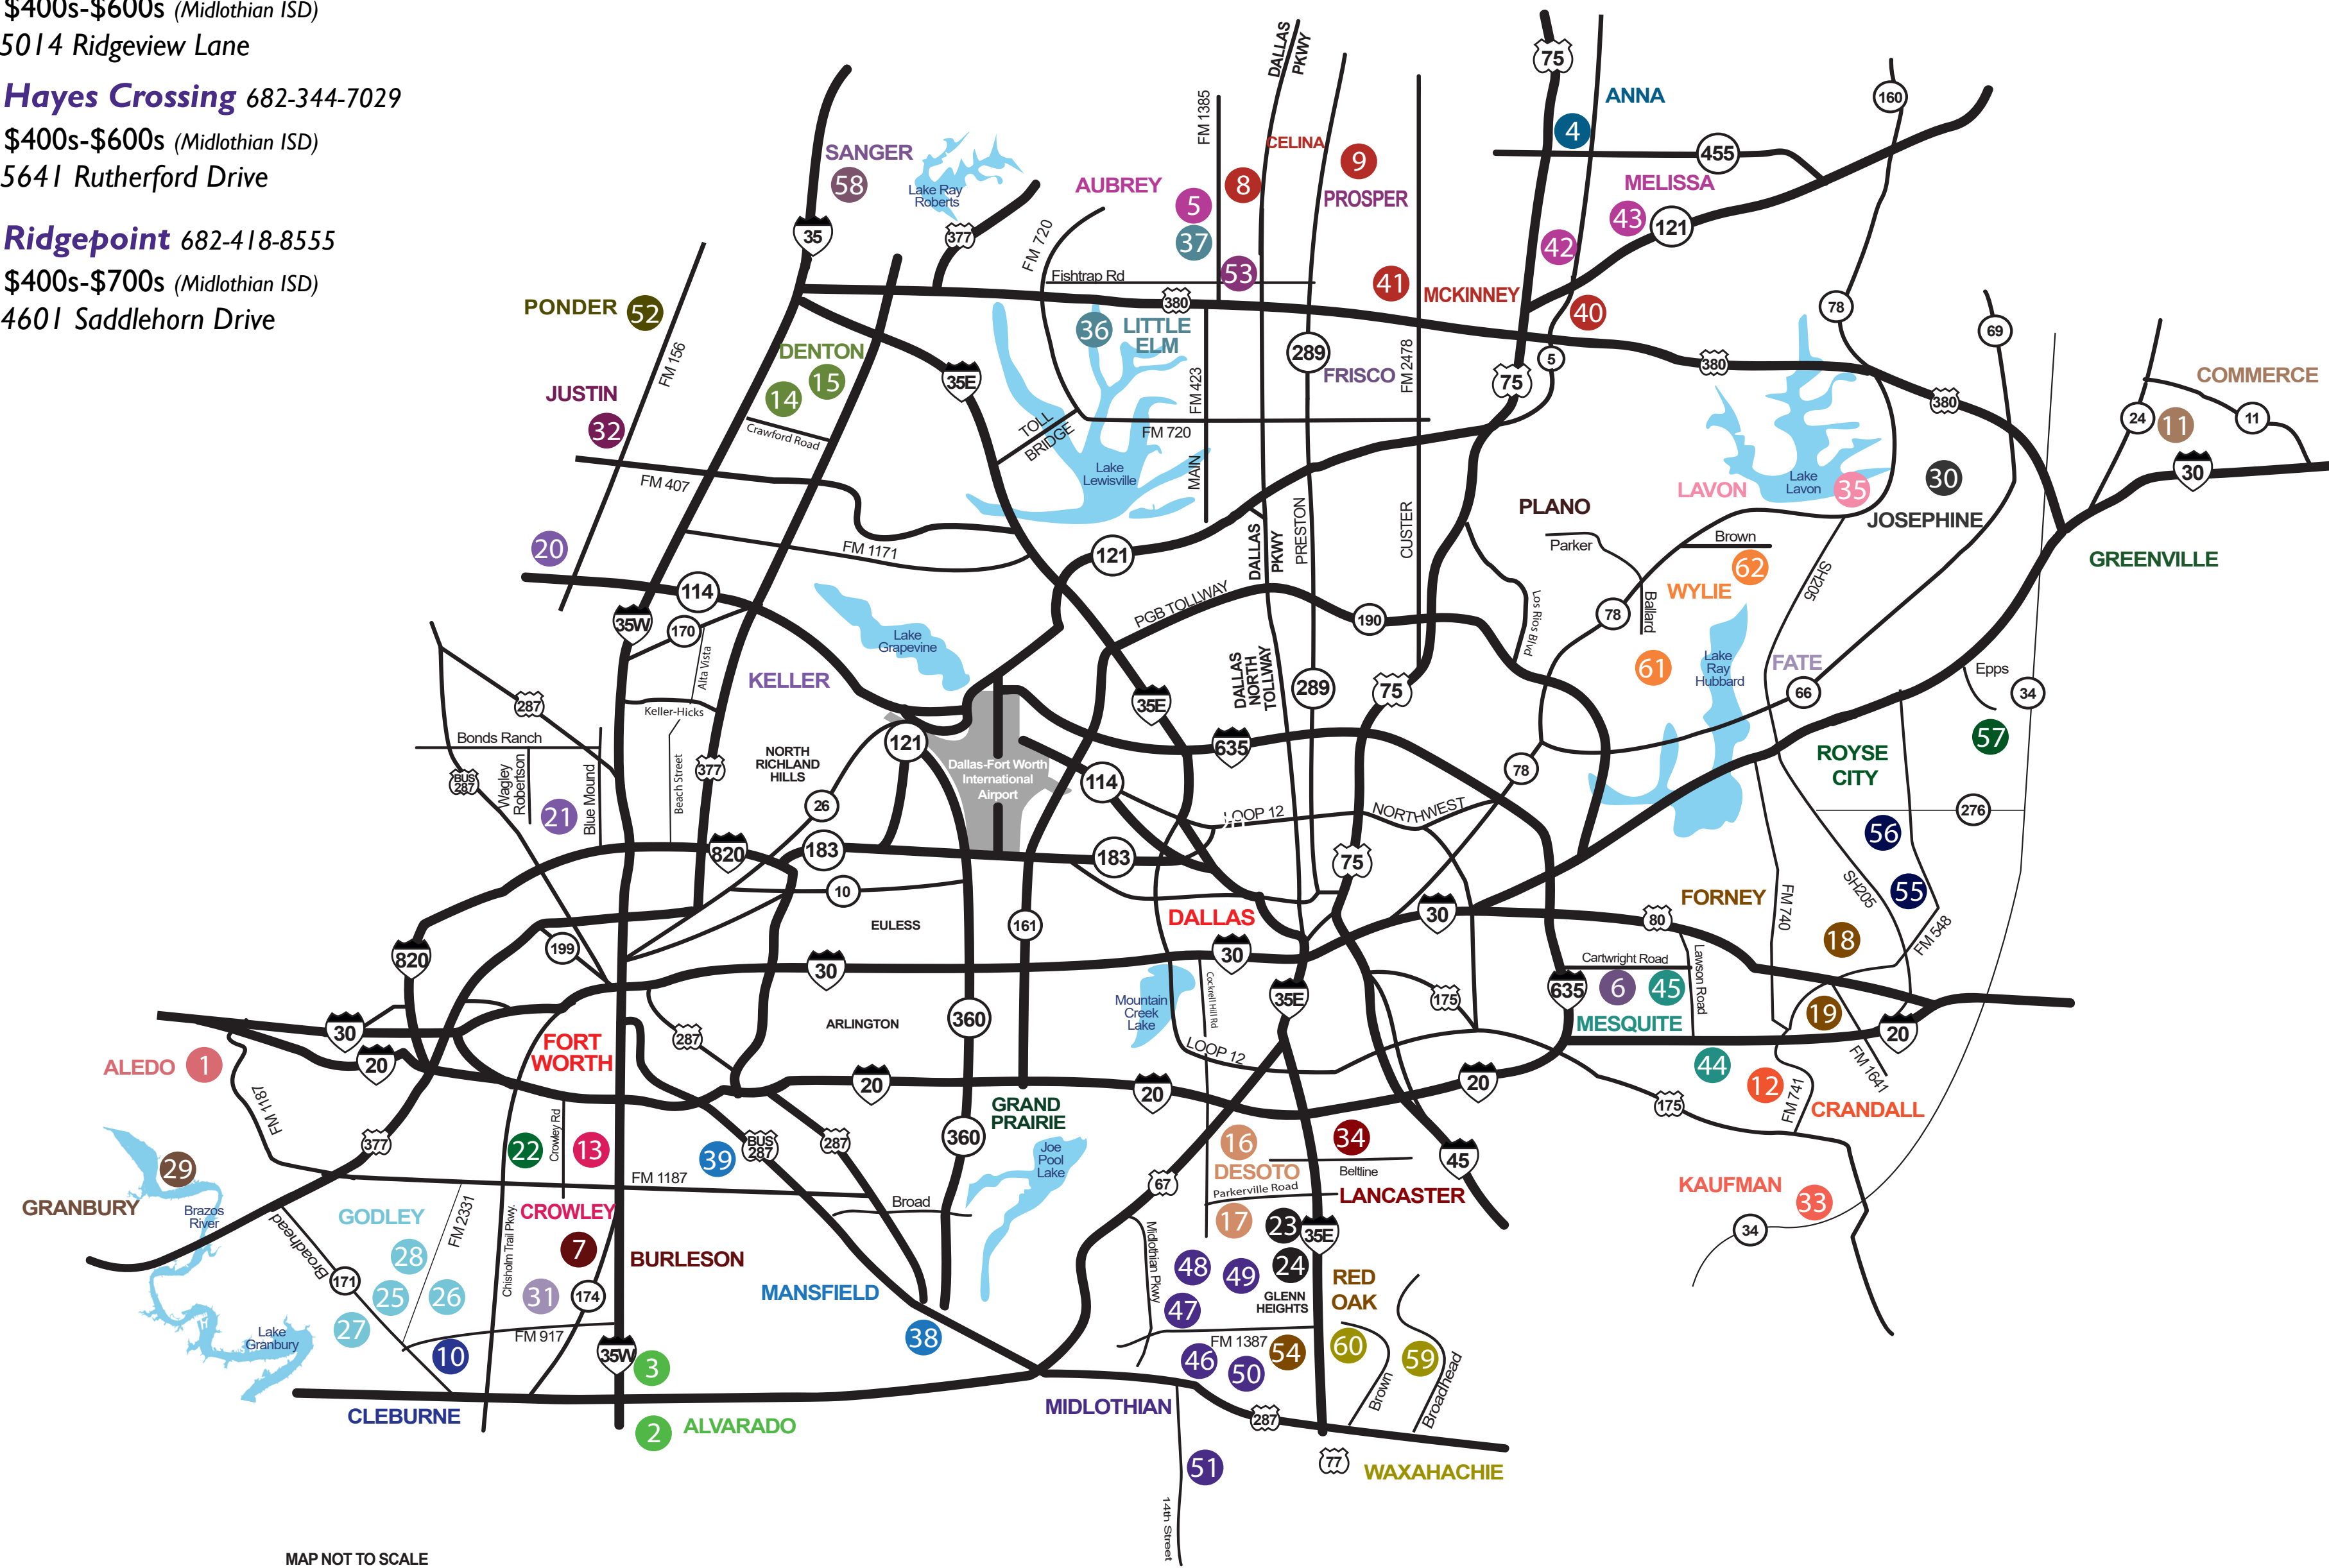

- 45 **Ridge Ranch** 940-365-6418
  $300s-$600s (Mesquite ISD)
  3101 Coral Ridge Court

MIDLOTHIAN

- 46 **The Grove** 972-822-5539
  $400s-$600s (Midlothian ISD)
  606 Mesquite Grove Road

- 47 **Mockingbird Heights** 972-822-5539
  $400s-$600s (Midlothian ISD)
  1134 South Bluebird Lane

- 48 **Parkside North** 972-822-5539
  $400s-$500s (Midlothian ISD)
  3002 Holland Lane

- 49 **Wind Ridge** 972-822-5539
  $400s-$600s (Midlothian ISD)
  5014 Ridgeview Lane

- 50 **Hayes Crossing** 682-344-7029
  $400s-$600s (Midlothian ISD)
  5641 Rutherford Drive

- 51 **Ridgepoint** 682-418-8555
  $400s-$700s (Midlothian ISD)
  4601 Saddlehorn Drive

PONDER

- 52 **Clairmont Estates** 817-713-9417
  $400s-$600s (Ponder ISD)
  204 Lakewood Lane

PROSPER

- 53 **Windsong Ranch** 972-877-1508
  $600s-$800s
  4250 Old Rosebud Lane

RED OAK

- 54 **The Oaks** 469-763-5432
  $400s-$600s
  1339 Stockton Trail

ROCKWALL

- 55 **Sonoma Verde** 469-381-0523
  $400s-$600s (Rockwall ISD)
  1136 Via Toscana Lane

- 56 **Terracina** 469-381-0523
  $500s-$700s (Rockwall ISD)
  3917 Terracina Way

ROYSE CITY

- 57 **Stone River Estates** 817-235-3445
  $400s-$600s (Royse City ISD)
  2204 Rio Piedra Drive

SANGER

- 58 **Sable Creek** 817-713-9417
  $400s-$600s
  120 Creekside Drive

WAXAHACHIE

- 59 **Sunrise at Garden Valley**
  972-765-5156
  $400s-$600s (Waxahachie ISD)
  182 Morning Light Lane

WYLIE

- 61 **Emerald Vista** 817-372-5516
  $500s-$700s (Wylie ISD)
  1900 Emerald Vista Boulevard

- 62 **Kreymer East** 817-296-7171
  $500s-$700s (Wylie ISD)
  1007 Sheldon Drive

MAP NOT TO SCALE

BLOOMFIELD HOMES
... Making Dreams Come True

BLOOMFIELD HOMES MAIN OFFICE
1050 E. HWY. 114, Suite 210 | Southlake, TX 76092
bloomfieldhomes.com | 972-877-1508
© Bloomfield Homes, LP

EQUAL HOUSING OPPORTUNITY
2023 - 2024