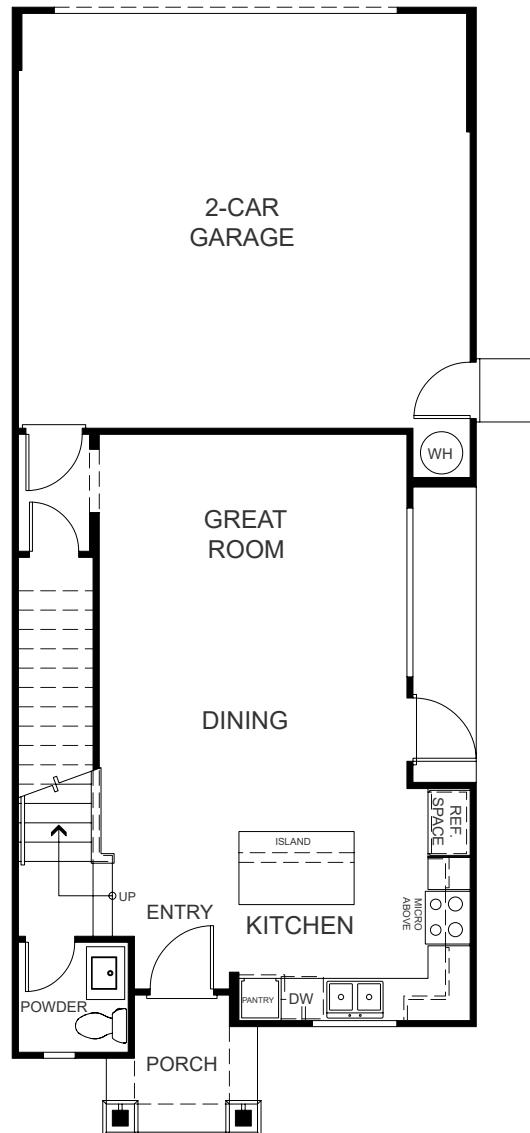

STONY VILLAGE

SANTA ROSA

Plan 1

3 Bedrooms - 2.5 Baths - 1,540 Sq. Ft.

Copyright 2021. Plans, specifications, features, square footages, pricing, and other elements are subject to change without notice or obligation. All images are artist's conception. Dimensions are estimates based on conceptual architectural plans. Actual field dimensions may vary.