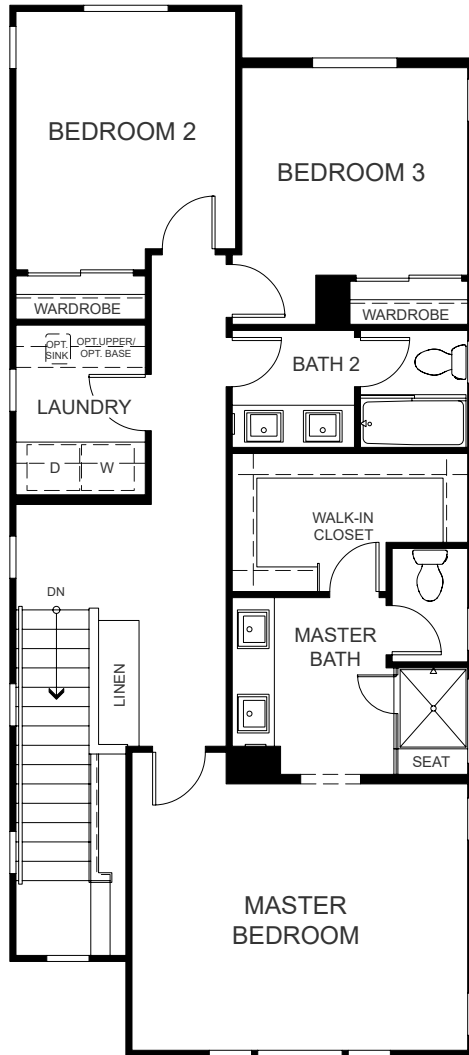

STONY VILLAGE

SANTA ROSA

Plan 1

3 Bedrooms - 2.5 Baths - 1,540 Sq. Ft.

Copyright 2021. Plans, specifications, features, square footages, pricing, and other elements are subject to change without notice or obligation. All images are artist's conception. Dimensions are estimates based on conceptual architectural plans. Actual field dimensions may vary.