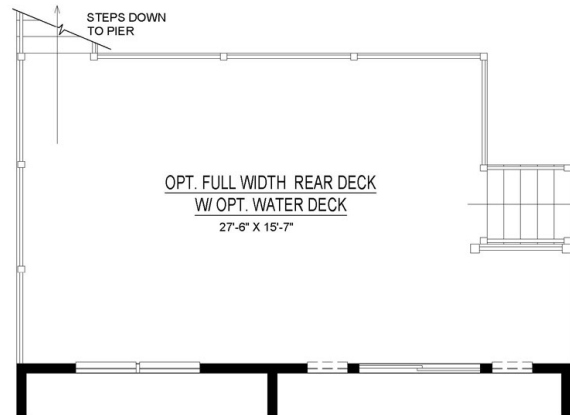

Marlene Optional Loft Floor Plan

FIRST FLOOR PLAN

SECOND FLOOR PLAN

* All dimensions are approximate. Floor plans are artist's conception and may vary slightly from precise and most current blue prints and specifications. Plans and elevations may show options not included in the base price. Details subject to change without notice.

SECOND FLOOR

Dockside Elevation

* All dimensions are approximate. Floor plans are artist's conception and may vary slightly from precise and most current blue prints and specifications. Plans and elevations may show options not included in the base price. Details subject to change without notice.

Marlene Optional Decks

SECOND FLOOR
OPT. DECK

FIRST FLOOR
OPT. FULL WIDTH
REAR DECK

FIRST FLOOR
OPT. FULL WIDTH REAR DECK
W/ OPT. WATER DECK

SECOND FLOOR
OPT. FULL WIDTH REAR DECK

Notes

16255 Sussex Highway