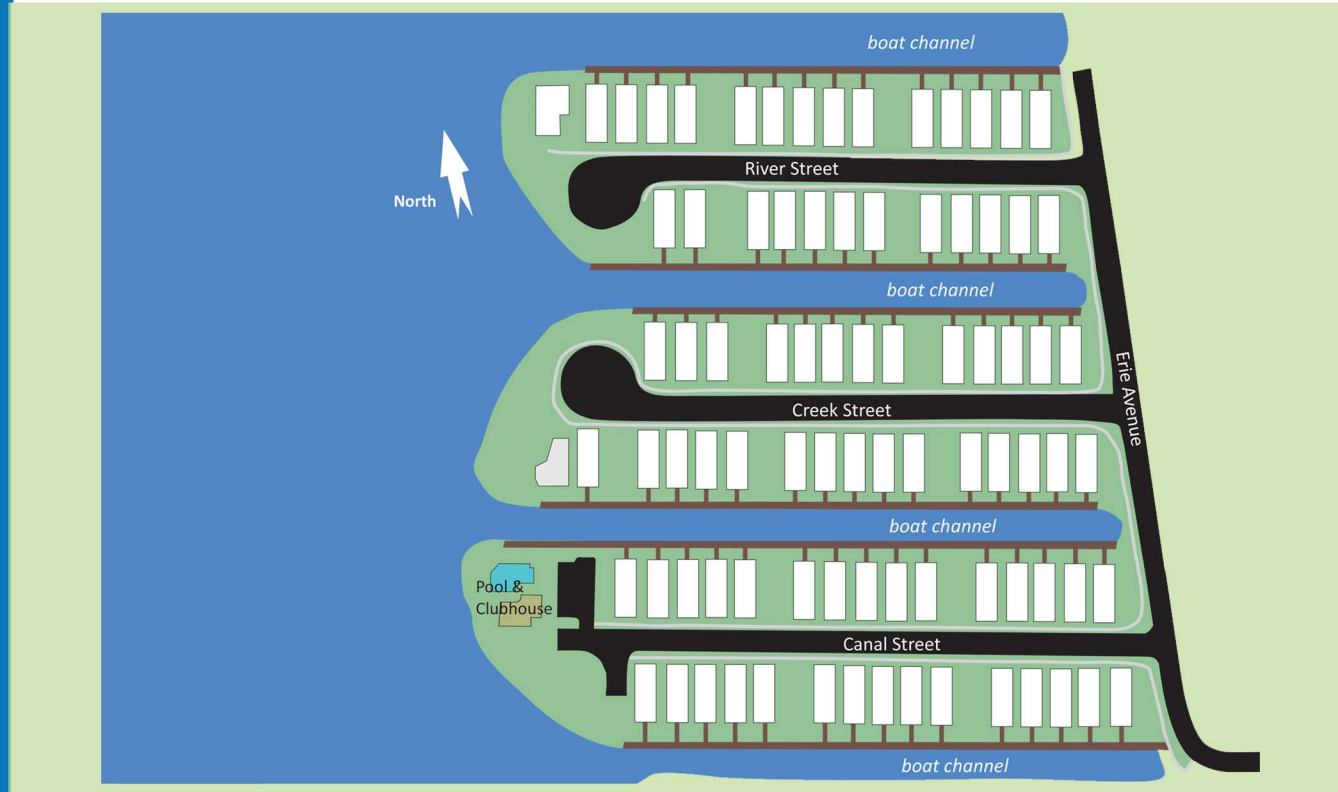

The Thayer

Exclusively at
Sunset Harbour

aBetterHouse.com

Main Level Living Space

2nd Floor

Optional Elevator

Main level living space

Bedroom Level Living Space

3rd Floor

Optional Elevator

Lower Level & Garage

1st Floor

Notes

© 2017 by Insight Homes. All rights reserved.

16255 Sussex Highway
 Bridgeville, DE 19933
 302-337-0400

STOP! Be sure to look at the LATEST version of this information on our website: aBetterHouse.com