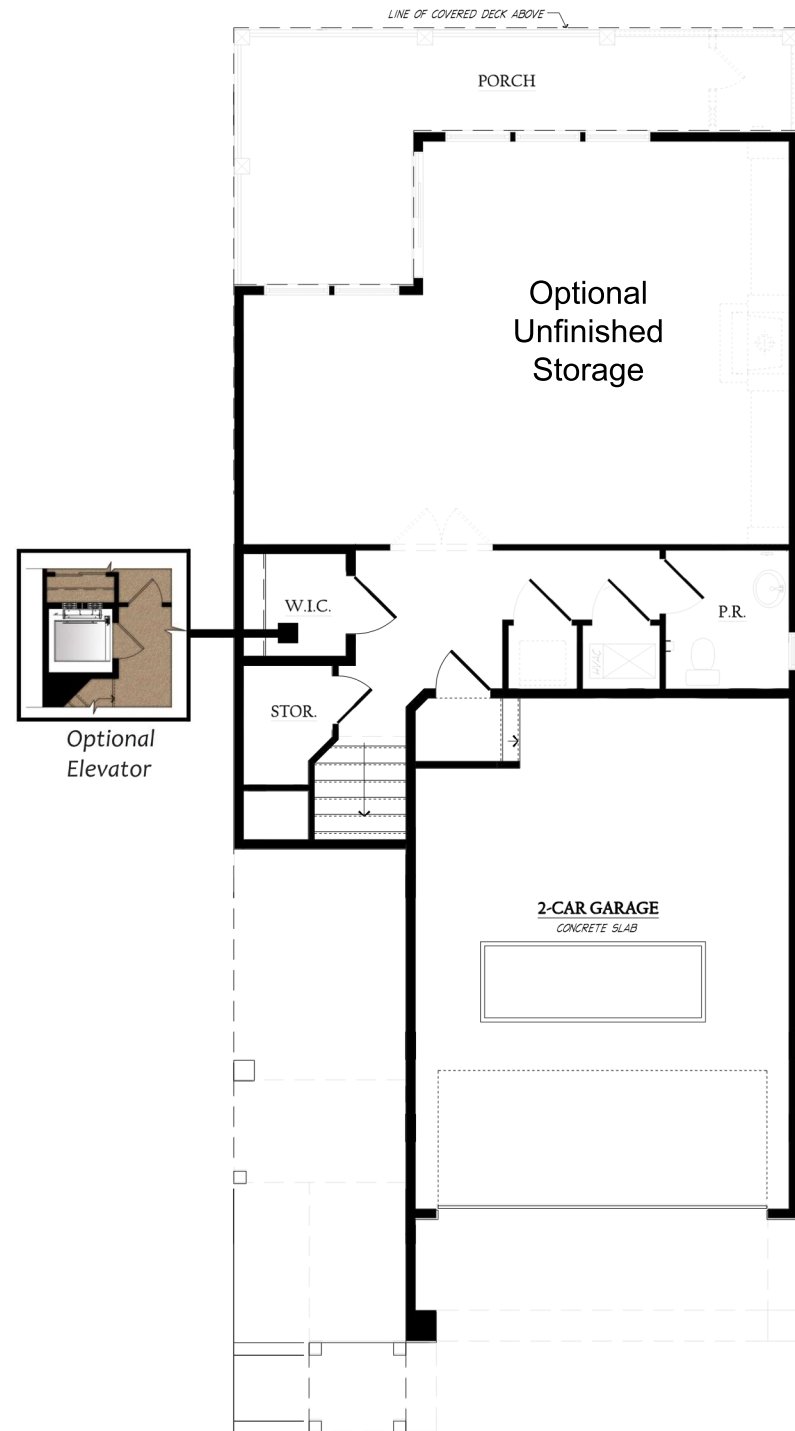

The Thayer

Exclusively at
Sunset Harbour

aBetterHouse.com

Main Level Living Space

2nd Floor

Optional Elevator

Main level living space

Bedroom Level Living Space

3rd Floor

Optional Elevator

Lower Level & Garage

1st Floor

Notes

© 2017 by Insight Homes. All rights reserved.

16255 Sussex Highway
 Bridgeville, DE 19933
 302-337-0400

STOP! Be sure to look at the LATEST version of this information on our website: aBetterHouse.com