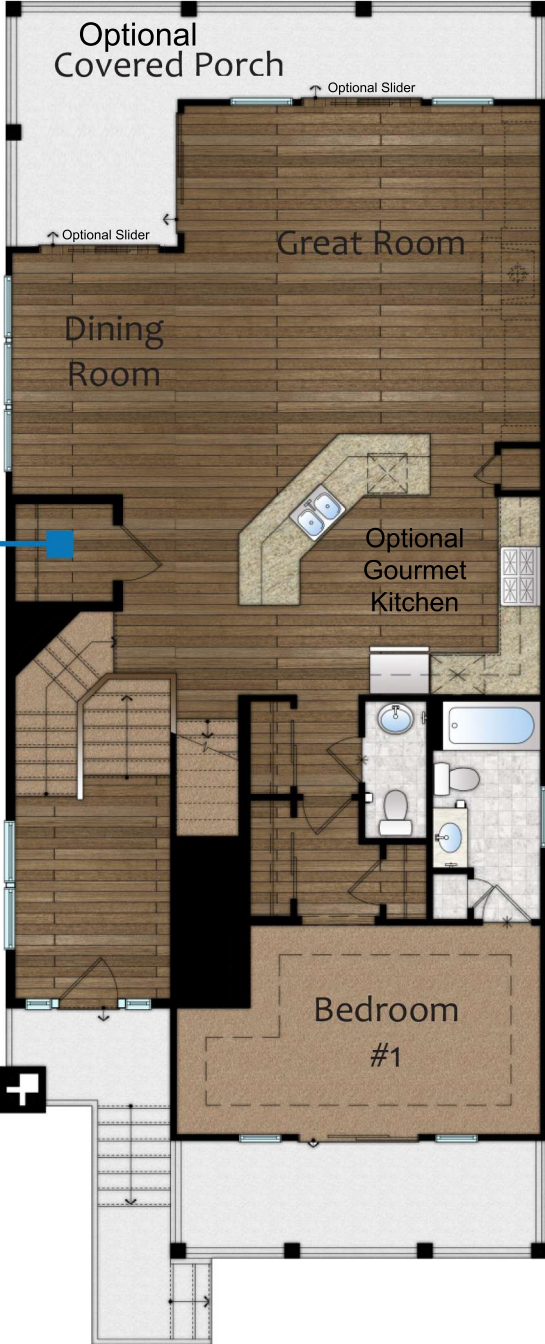

The Thayer

Exclusively at
Sunset Harbour

aBetterHouse.com

Main Level Living Space

2nd Floor

Optional Elevator

Main level living space

Bedroom Level Living Space

3rd Floor

Optional Elevator

Lower Level & Garage

1st Floor

Notes

© 2017 by Insight Homes. All rights reserved.

16255 Sussex Highway
 Bridgeville, DE 19933
 302-337-0400

STOP! Be sure to look at the LATEST version of this information on our website: aBetterHouse.com