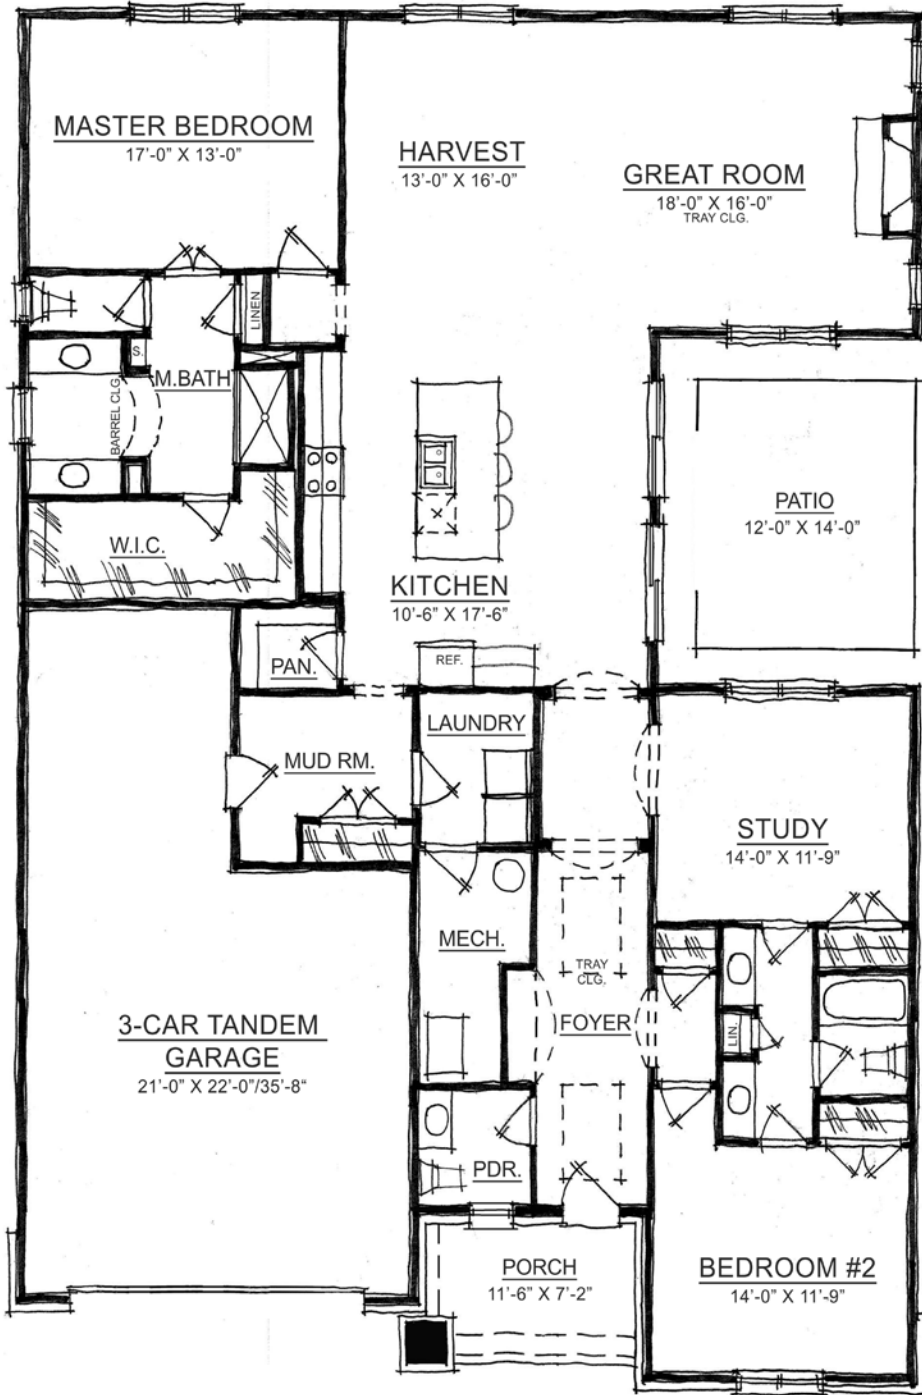

# The Wallace

IRVINGTON COLLECTION

Harmony

A neighborhood for a new way of living

# The Wallace

IRVINGTON COLLECTION

# Harmony

Main Level

## Home Details

**Plan:** 3021A

**Sq Ft:** 2,412

**Bedrooms:** 2, 3 or 4

**Baths:** 2 or 3 full, and 1 half

**Garage:** 3

**Lower Level:** optional

Visit online at [Estridge.com](http://Estridge.com)