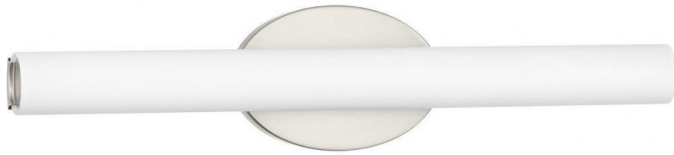

P5112-09 Brushed Nickel

17" dia., 21.31" ht.

1 medium base, 100w max.

Lighting Upgrade Option

Heritage Package

Fixtures per plan

DINING ROOM

P400350-009 Brushed Nickel
22.87" dia., 17.25" ht.
5 medium base, 60w max.

BREAKFAST NOOK

P400349-009 Brushed Nickel
18.12" dia., 16.12" ht.
3 medium base, 60w max.

Lighting Upgrade Option

Heritage Package

Fixtures per plan

POWDER, MSTR BATH X2

P300183-009-30 Brushed Nickel
22.37" W., 4.75" ht., 2.75" D.
36w integrated LED, 3000K,
90 CRI, 2166 delivered lumens.