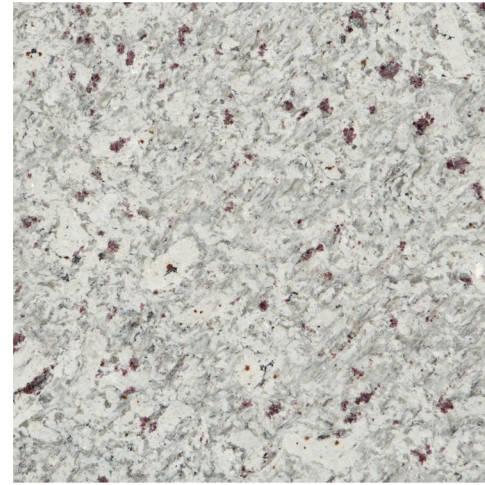

# Granite Level 0 (3cm)

Included in kitchen

New Caledonia

Luna Pearl

# Granite Level 1 (3 cm)

Waterfall

Moonwhite

Steel Gray

Azul Plantino

Ashen White