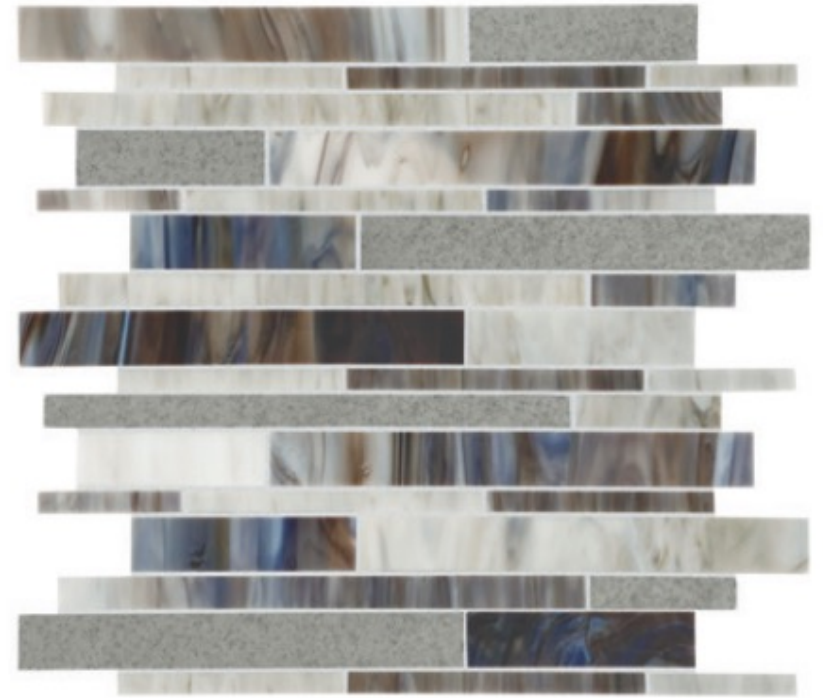

GEM ARROW
MOSAIC ST96

Backsplash

Stone Theory Stack

Level 5

GEO STACK
MOSAIC ST89

GEM STACK
MOSAICS ST96

Backsplash

Artistic Reflections 2x10