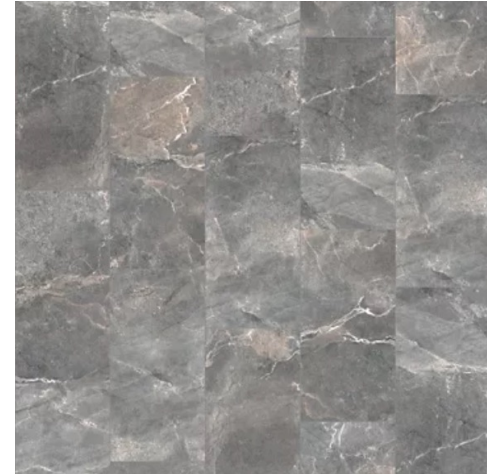

DESERT SUNSET
BLD45-930

Flooring

LVF- Rock Island

Level 3

Ice Fog 12x24

Castle Gate 12x24

Gothic Arch 12x24

Iced Chardonnay 7x48

Shoreline 7x48

Burnt Sienna 7x48

Fossil Gray 7x48

Flooring

Revwood – Adler Bridge

Level 3

Toasted Timber Oak

Pale Oak