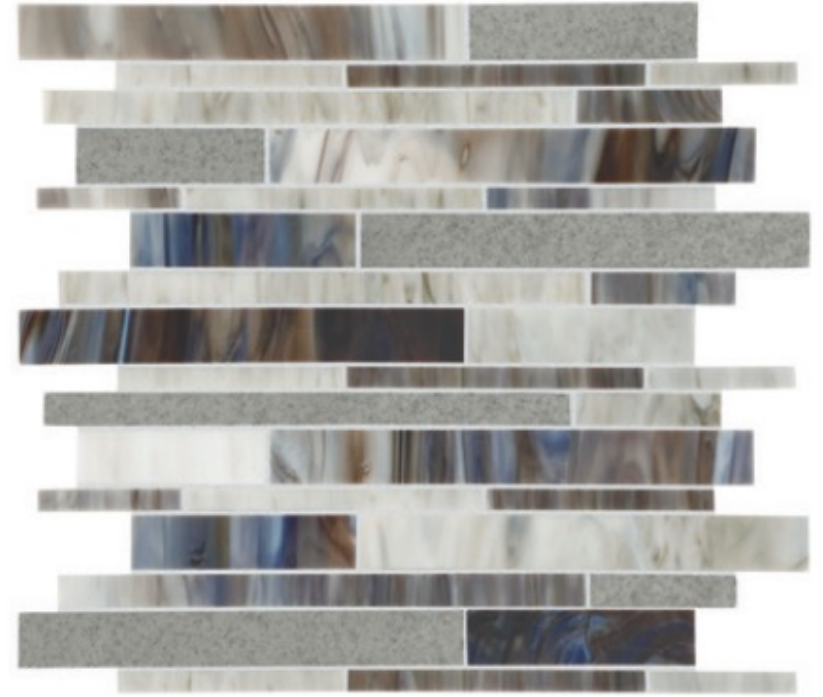

GEM ARROW
MOSAIC ST96

Backsplash

Stone Theory Stack

Level 5

*Available only with granite or quartz countertops

GEO STACK
MOSAIC ST89

GEM STACK
MOSAICS ST96

Backsplash