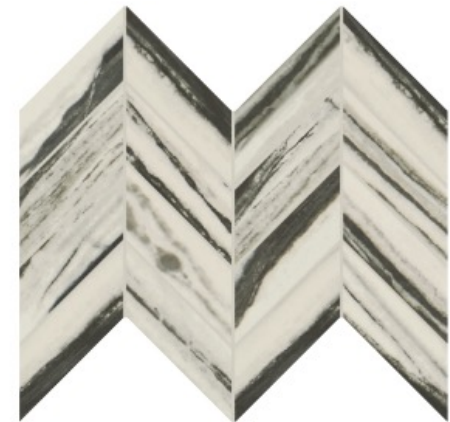

WHITE RV05 - MATTE

CREAM RV06 - GLOSSY

GRAY RV07 - GLOSSY

Backsplash

Vertuo 2x5 Chevron

Level 5

*Available only with granite or quartz countertops

MAESTRO VR10

COMPOSER VR11

STRIA MAESTRO VR13

BRAVURA VR12

STRIA COMPOSER VR14

STRIA BRAVURA VR15

Backsplash

Stone Theory 3" Chevron

Level 5

*Available only with granite or quartz countertops

GEO CHEVRON
MOSAIC ST89

GEMCHEVRON
MOSAIC ST96

Backsplash

Stone Theory 3" Arrow

Level 5

*Available only with granite or quartz countertops

GEO ARROW
MOSAIC ST89