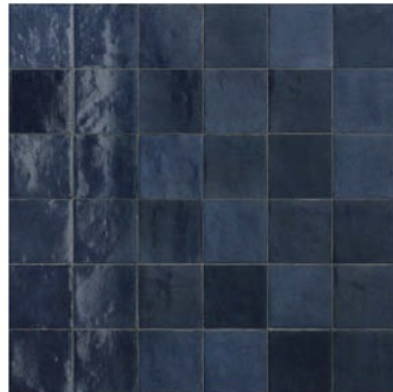

Backsplash

Zellige Neo 4x 4

Level 4

*Available only with granite or quartz countertops

ZL06 CHINA