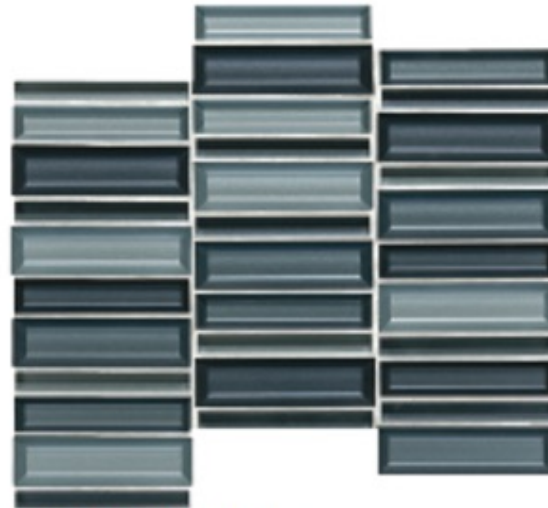

CERULEAN SWELL CW45

SILVER SURGE CW41

EARTH TIDE CW44

RAINWATER CW42

SHIMMER SHORE CW40

Backsplash

Cascading Waters

Level 5