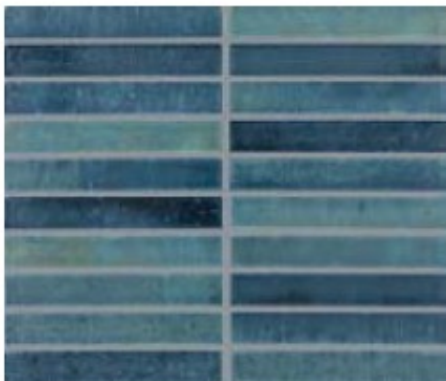

*Available only with granite or quartz countertops

PEARL MR44

OYSTER MR45

SAND MR46

AQUA MR47

HORIZON MR48

REEF MR49

Backsplash