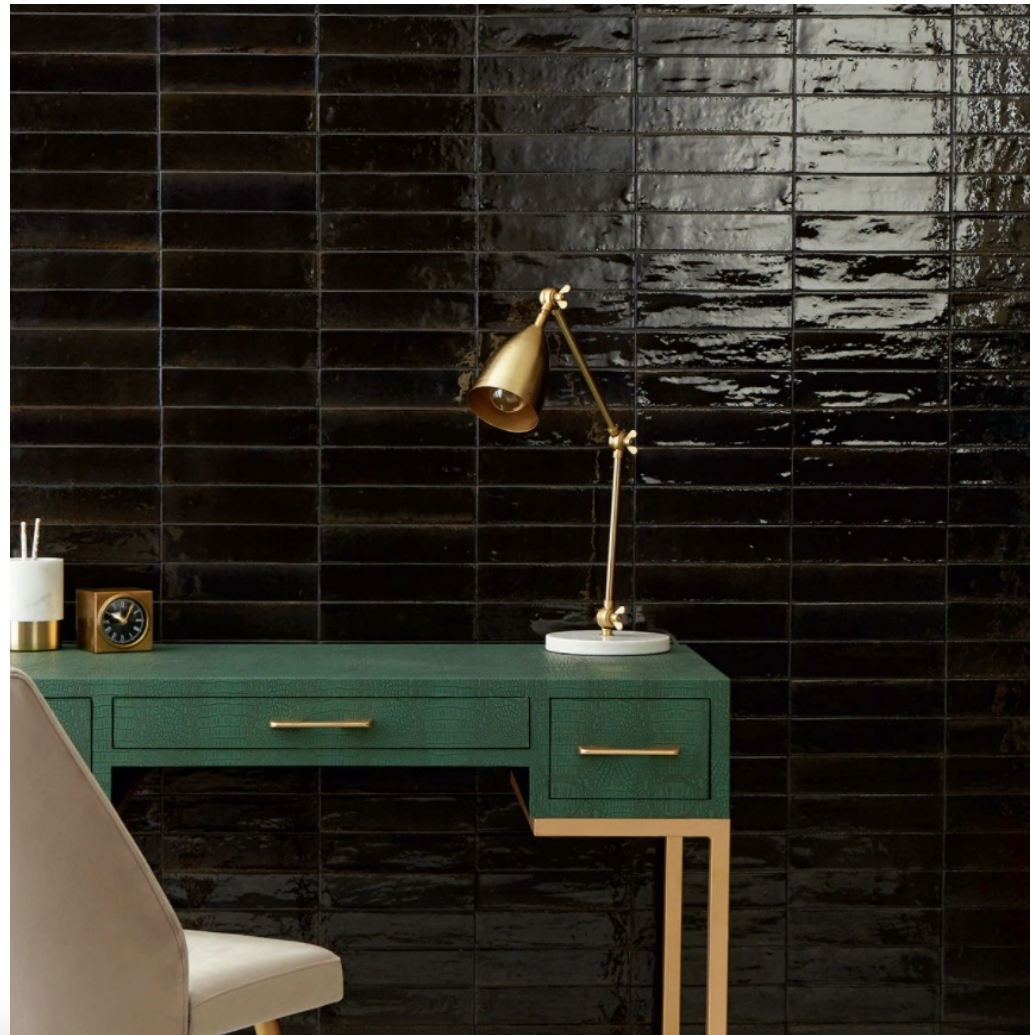

Backsplash

Mythique Marble 8" Hex

Level 4

*Available only with granite or quartz countertops

CALACATTA
VENECIA MY11

ALTISSIMO MY10

BOTTICINO MY13

MAJESTIC MY12