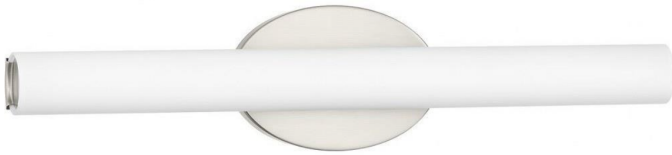

Fixtures per plan

DINING ROOM

P400350-009 Brushed Nickel
22.87" dia., 17.25" ht.
5 medium base, 60w max.

BREAKFAST NOOK

P400349-009 Brushed Nickel
18.12" dia., 16.12" ht.
3 medium base, 60w max.

Lighting Upgrade Option

Heritage Package

Fixtures per plan

POWDER, MSTR BATH X2

P300183-009-30 Brushed Nickel
22.37" W., 4.75" ht., 2.75" D.
36w integrated LED, 3000K,
90 CRI, 2166 delivered lumens.

SECONDARY BATHS

***P300184-009-30** Brushed Nickel
32" W., 4.75" ht., 2.75" D.
53w integrated LED, 3000K,
90 CRI, 2872 delivered lumens.